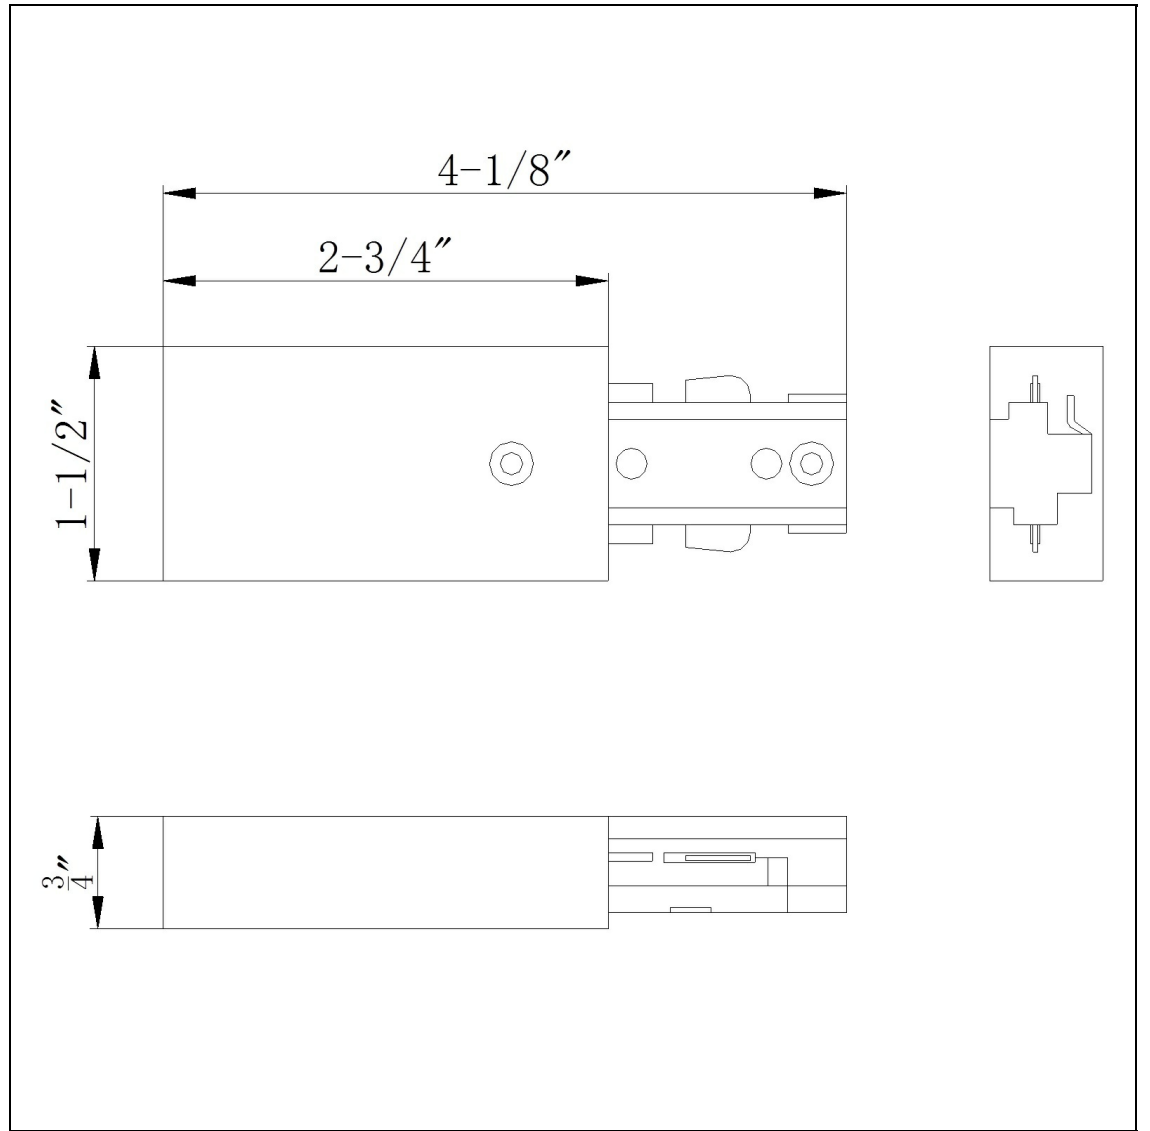

Product No. **HT-274-DB**

Description

LIVE END IN DARK BRONZE
 Durable Plastic Construction
 Ships in One Carton
 No Assembly Required
 Compatible with "H" Type Three Wire Single
 Circuit Track
 1.5" Height Live End Connector in Dark
 Bronze

Technical Specifications

UPC	020193067284
Wattage	N/A
Lumen	N/A
Switch Type	Track
Bulb Base	N/A
Number of Lights	N/A
Color	Dark Bronze
Base Color	Dark Bronze

Carton 1 Dimensions	5.50 x 19.30 x 19.30
Carton 2 Dimensions	0.00 x 0.00 x 19.30
Package Dimensions	L: 19.30 W: 19.30 H: 5.50