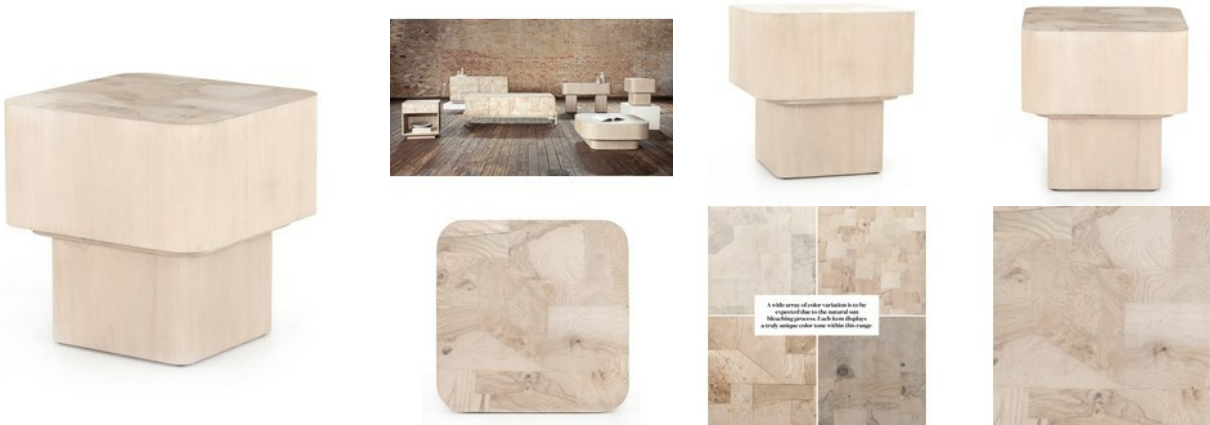

224809-001

Blanco End Table-Bleached Burl | \$505.00 Your Cost

OVERVIEW

Lighten up. Made from bleached ash burl, a soft-squared tabletop features a patchwork pattern to bring novel movement to the modern end table. Finished in an ashen walnut, mahogany veneer sides and an inset base complete a beautifully light look.

Ready for Immediate Shipment: 27

More Arriving Soon: No, please contact your sales support representative for additional availability

PRODUCT DETAILS

SKU: 224809-001

Collection: Wesson

Weight: 30.86 lb

Colors: White Mahogany, Bleached Burl

Materials: Mahogany Veneer, Ash Burl Veneer

Volume: 8.83 cu ft

Overall Dimensions: 20.00"w x 20.00"d x 20.00"h

Clearance from Floor: 10"

Overhang: 3"

Tabletop Thickness: 10"

COLLECTION OVERVIEW

From the Wesson Collection

From dining and occasional tables to bedroom styles, accessories and beyond, natural elegance runs deep in each Wesson design. Starting with thoughtfully selected character woods sourced from sustainably managed forests, fresh finishes, flatstock underpinnings and uniquely oxidized metals play up designs' organic roots and acute artisanal air.