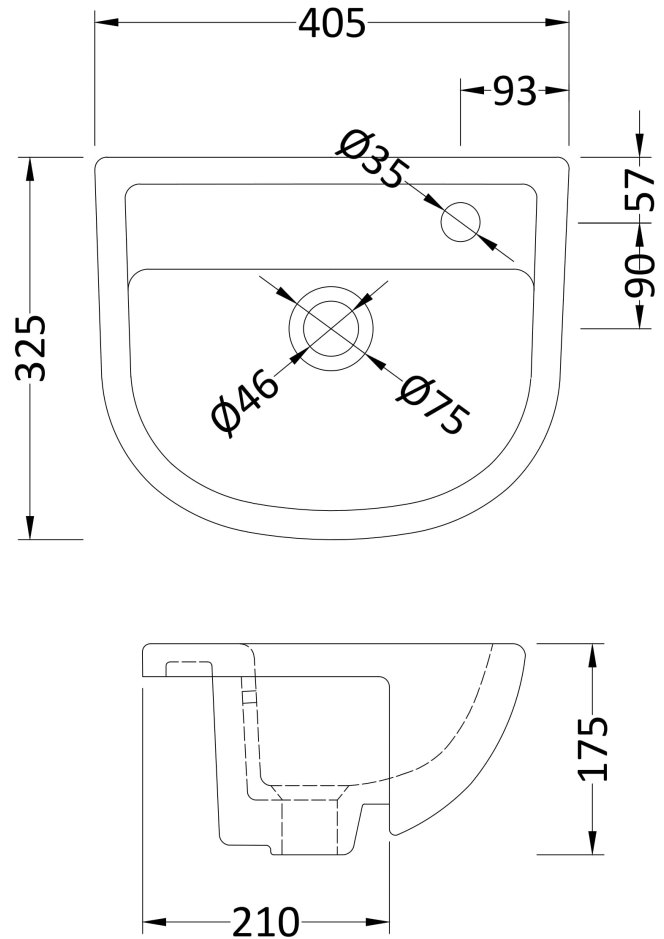

CUSTOMER DATA SHEET - CERAMICS

SALES CODE: SRB002

DESCRIPTION: Curved Compact Semi-Rec Basin

PRODUCT DIMENSIONS

Height (mm)	Width (mm)	Depth (mm)	Nett Wgt Kg
175	400	325	16

PACKAGING DIMENSIONS

Height (mm)	Width (mm)	Depth (mm)	Gross Wgt Kg
200	450	350	16

PACKAGING DATA

Box Colour	White Cardboard Box		
Box Qty	1	Label Colour	White Label
Label Size	80 x 40	Label Qty	1

OUTER BOX DIMENSIONS (If Applicable)

Height (mm)	Width (mm)	Depth (mm)	Gross Wgt Kg
Barcode		5055275894057	

PRODUCT DETAILS

Country of Origin	Utd.Arab.Emir.
Fitting Instruction	No

Certification	CE	WRAS	N/A	WRAS Number
Product Material	Vitreous China			

PANS/BIDETS

Trap Style	Not Applicable	Includes Seat	Not Applicable
------------	----------------	---------------	----------------

BASINS

Tap Hole	One Taphole	Chain Stay Hole	No
Template	Yes Supplied	Waste Type Req'd	Slotted
Overflow Incl.	Yes	Overflow Cover	Yes
Inner Bowl Depth	120 mm		

GENERAL

Fixing Supplied	No
-----------------	----