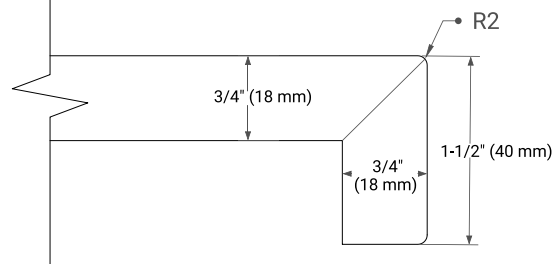

55" SINGLE RECTANGLE SINK COUNTERTOP WITH 1.5 IN. THICKNESS

OVERALL DIMENSIONS

55" W x 22" D x 1.5" H

COUNTERTOP OPTIONS

Carrara Marble

White Quartz

FEATURES

- Solid countertop with mitered edges & seams
- Undermount white rectangular sink
- Pre-drilled for 8" widespread faucet

INCLUDED

- Countertop
- Matching Backsplash
- Rectangle Sink

COUNTERTOP PLAN VIEW

EDGE SIDE VIEW

THREE DIMENSIONAL COUNTERTOP VIEW