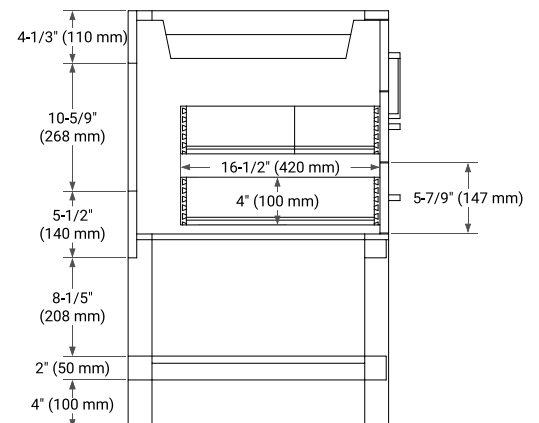

54" SINGLE SINK BASE CABINET

BASE CABINET DIMENSIONS

54" W x 21.5" D x 34.5" H

FEATURES

- Solid wood frame & plywood panels
- Dovetail drawers and joints
- Soft closing doors & drawers

HARDWARE FINISHES*

Brushed Nickel Satin Brass Matte Black Polished Chrome

55" SINGLE RECTANGLE SINK COUNTERTOP WITH 1.5 IN. THICKNESS

OVERALL DIMENSIONS

55" W x 22" D x 1.5" H

COUNTERTOP OPTIONS

Carrara Marble

White Quartz

FEATURES

- Solid countertop with mitered edges & seams
- Undermount white rectangular sink
- Pre-drilled for 8" widespread faucet

INCLUDED

- Countertop
- Matching Backsplash
- Rectangle Sink

COUNTERTOP PLAN VIEW

EDGE SIDE VIEW

THREE DIMENSIONAL COUNTERTOP VIEW