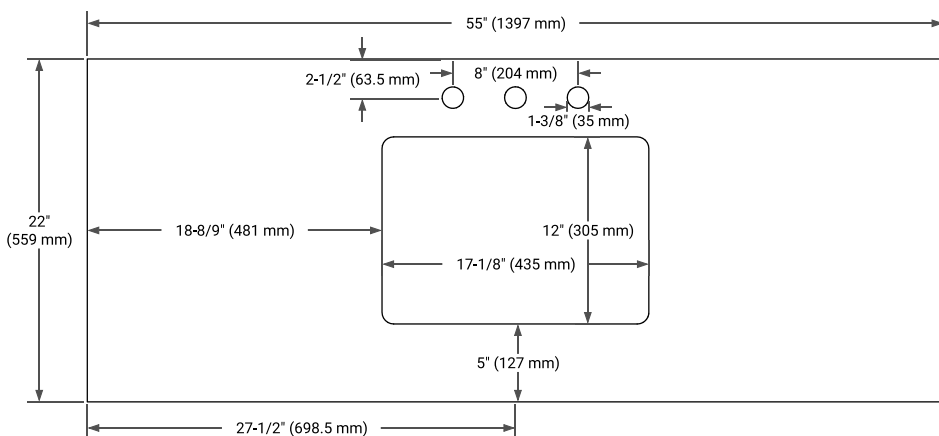

55" SINGLE RECTANGLE SINK COUNTERTOP WITH 1.5 IN. THICKNESS

OVERALL DIMENSIONS

55" W x 22" D x 1.5" H

COUNTERTOP OPTIONS

Carrara Marble

White Quartz

FEATURES

- Solid countertop with mitered edges & seams
- Undermount white rectangular sink
- Pre-drilled for 8" widespread faucet

INCLUDED

- Countertop
- Matching Backsplash
- Rectangle Sink

COUNTERTOP PLAN VIEW

EDGE SIDE VIEW

THREE DIMENSIONAL COUNTERTOP VIEW