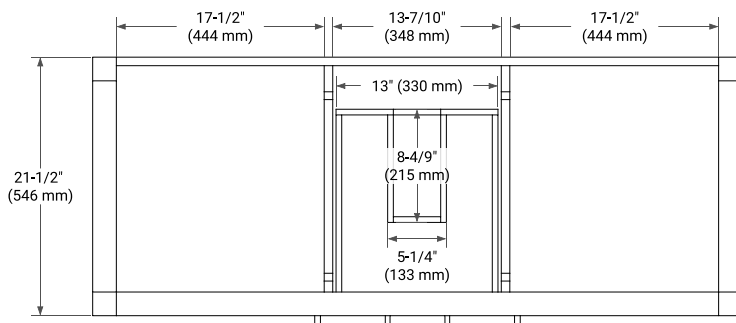

54" SINGLE SINK BASE CABINET

BASE CABINET DIMENSIONS

54" W x 21.5" D x 34.5" H

FEATURES

- Solid wood frame & plywood panels
- Dovetail drawers and joints
- Soft closing doors & drawers

HARDWARE FINISHES*

Brushed Nickel Satin Brass Matte Black Polished Chrome

55" SINGLE RECTANGLE SINK COUNTERTOP WITH 1.5 IN. THICKNESS

OVERALL DIMENSIONS

55" W x 22" D x 1.5" H

COUNTERTOP OPTIONS

Carrara Marble

White Quartz

FEATURES

- Solid countertop with mitered edges & seams
- Undermount white rectangular sink
- Pre-drilled for 8" widespread faucet

INCLUDED

- Countertop
- Matching Backsplash
- Rectangle Sink

COUNTERTOP PLAN VIEW

EDGE SIDE VIEW

THREE DIMENSIONAL COUNTERTOP VIEW