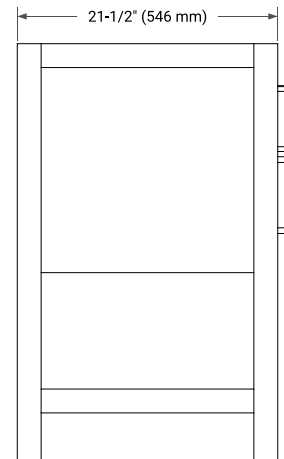

54" SINGLE SINK BASE CABINET

BASE CABINET DIMENSIONS

54" W x 21.5" D x 34.5" H

FEATURES

- Solid wood frame & plywood panels
- Dovetail drawers and joints
- Soft closing doors & drawers

HARDWARE FINISHES*

Brushed Nickel   Satin Brass   Matte Black   Polished Chrome

*Hardware comes preinstalled with the illustrated option. Other finishes are available on our online store if you prefer a different one.

AVAILABLE COLORS

White   Grey   Midnight Blue

FRONT VIEW

SIDE VIEW

PLAN VIEW