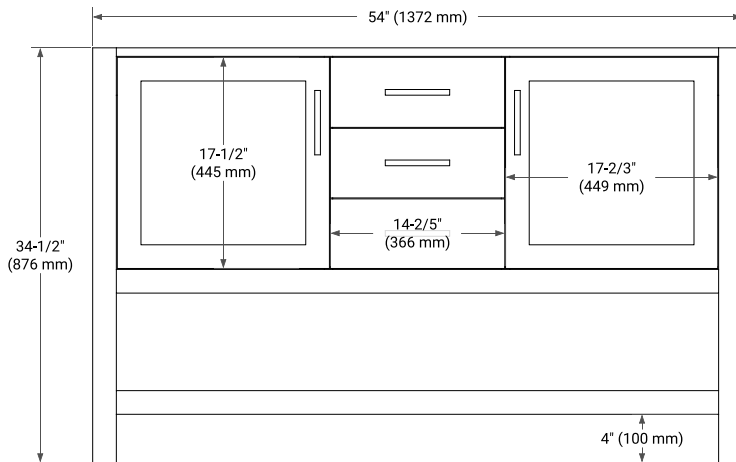

54" SINGLE SINK BASE CABINET

BASE CABINET DIMENSIONS

54" W x 21.5" D x 34.5" H

FEATURES

- Solid wood frame & plywood panels
- Dovetail drawers and joints
- Soft closing doors & drawers

HARDWARE FINISHES*

Brushed Nickel   Satin Brass   Matte Black   Polished Chrome

*Hardware comes preinstalled with the illustrated option. Other finishes are available on our online store if you prefer a different one.

AVAILABLE COLORS

White   Grey   Midnight Blue

FRONT VIEW

SIDE VIEW

PLAN VIEW