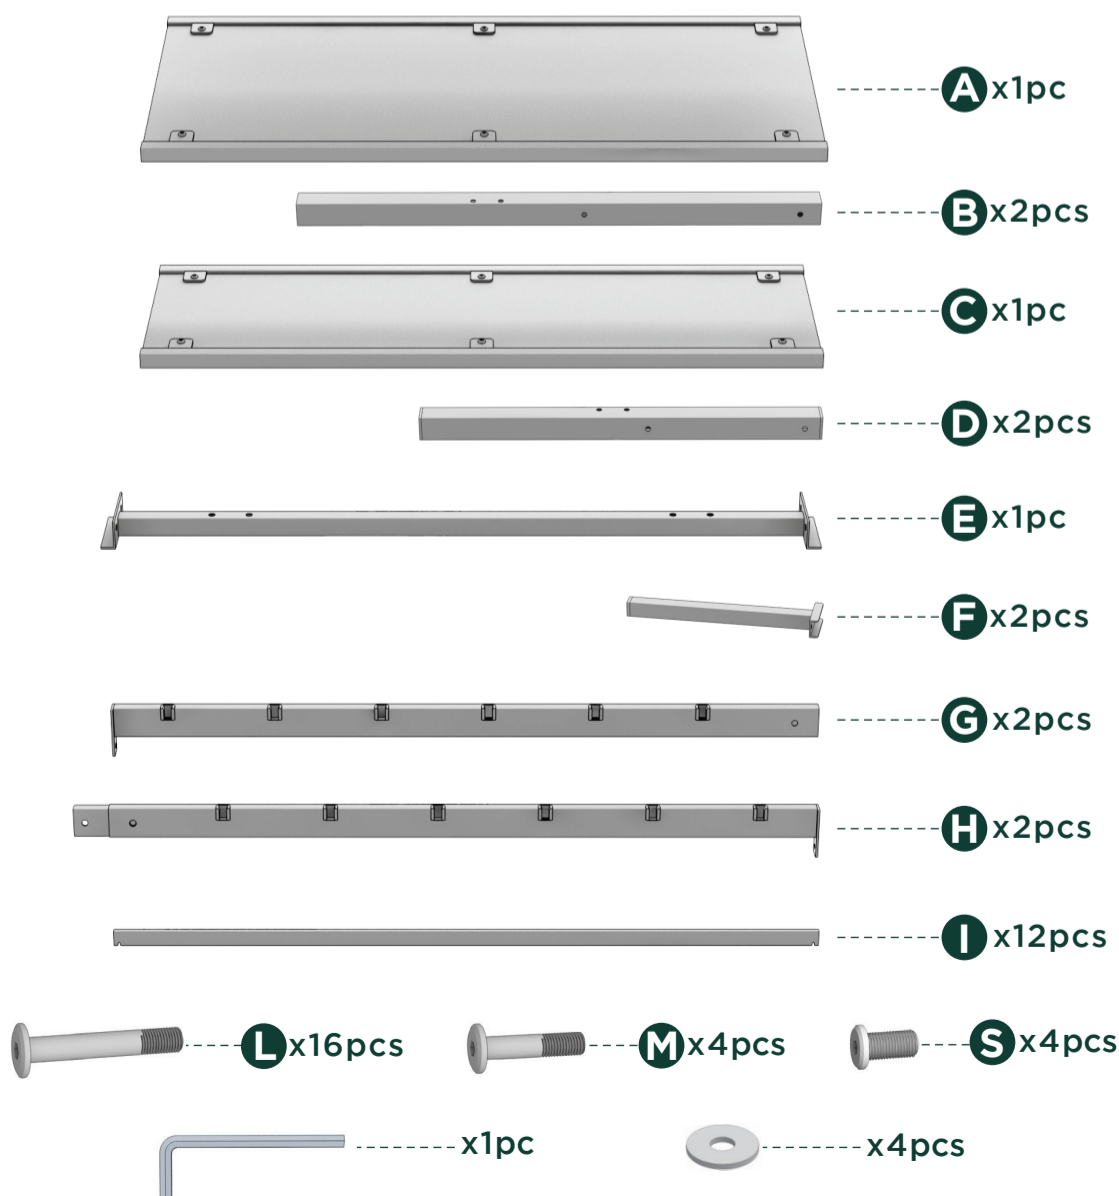

Easy as 1-2-3 Assembly Instruction

Numbers must Match for Secure Assembly

FBOBH2-14-1

Components

Return Policy

ZINUS believes you will absolutely love your new addition to your home, but if for some reason you want to return the product, please contact us directly before you decide to return your product to the retailer. Our Customer Service organization can answer most concerns and can assist you with any questions you may have about your new product. Please contact us first by emailing customerservice@zinusinc.com or by submitting a request at <https://support.zinus.com>

1

2

3

4

5

6

7

8