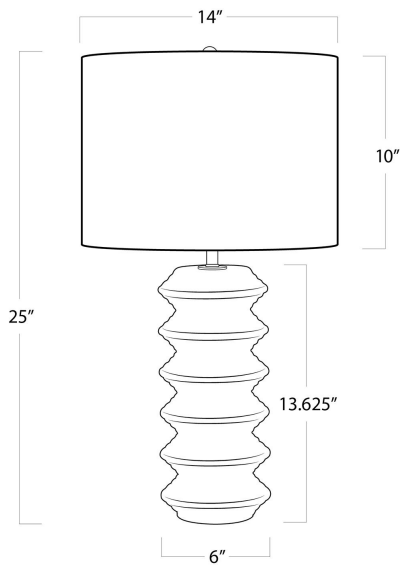

REGINA ANDREW

DETROIT

SPECIFICATION SHEET

Nova Wood Table Lamp 13-1522

HEIGHT	25
WIDTH	14
DEPTH	14
SHADE DIMS	14 x 14 x 10
SHADE COLOR	Natural Linen
BULB QTY	1
BULB TYPE	A Type Medium Base (E26)
SOCKET	E26 3-Way Cast Turn Knob
WATTAGE	3-Way 150 Watt Max
WIRING TYPE	Standard
MATERIAL	Birch Wood
FINISH	N/A
NOTES	N/A
FREIGHT ONLY	No