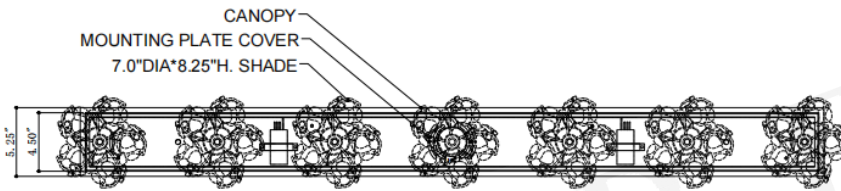

ITEM: 9000-1394

Overall Dimensions

Height: 48"

Width: 57"

Depth: 7"

CANOPY DETAIL

TOP VIEW

FRONT VIEW