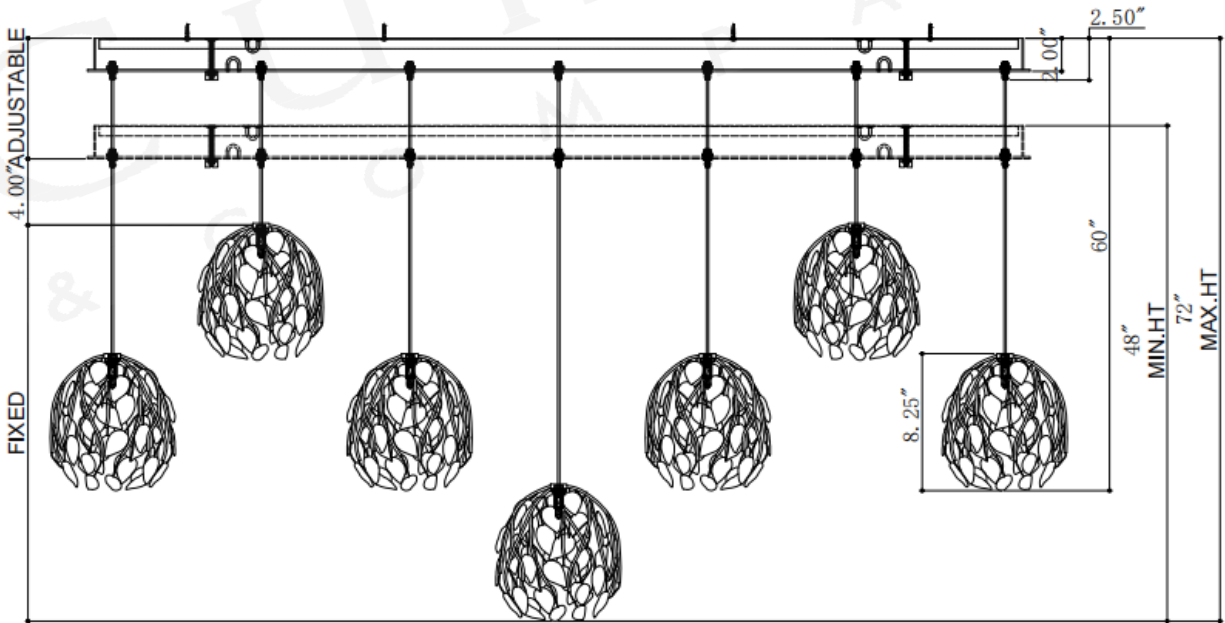

ITEM: 9000-1394

Overall Dimensions

Height: 48"

Width: 57"

Depth: 7"

CANOPY DETAIL

TOP VIEW

FRONT VIEW