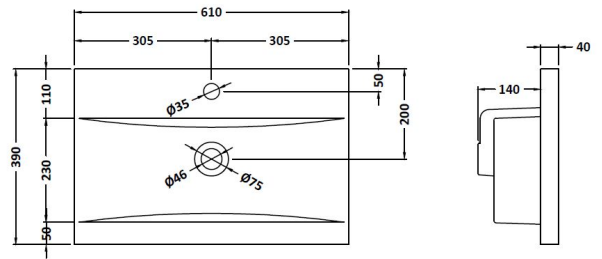

CUSTOMER DATA SHEET

DESCRIPTION: 600 Wh Single Drawer Vanity With Basin A

CUSTOMER DATA SHEET - FURNITURE

DESCRIPTION: 600 Wall Hung Single Drawer Basin Unit

PRODUCT DIMENSIONS

Height (mm)	Width (mm)	Depth (mm)	Nett Wgt Kg
430	600	383	16

PACKAGING DIMENSIONS

Height (mm)	Width (mm)	Depth (mm)	Gross Wgt Kg
450	620	405	16

PACKAGING DATA

Box Colour	Brown Cardboard Box		
Box Qty	1	Label Colour	White Label
Label Size	100 x 50	Label Qty	2

OUTER BOX DIMENSIONS (If Applicable)

Height (mm)	Width (mm)	Depth (mm)	Gross Wgt Kg

PRODUCT DETAILS

Country of Origin	United Kingdom			
Fitting Instruction	No			
Constr' Method	Cam & Wood Dowel			
Cabinet Finish	MFC Textured Woodgrain			
Cab Thickness (mm)	18			
Drawer Included	Yes			
No of Shelves	0			
Hinge Inc'	Not Applicable			
Fixings Inc'	Yes			
Handle Inc'	Yes, Supplied			
Handle Type	Strap			
Certification	FSC	Yes	CE	N/A
Colour	Natural Oak			
Constr' Type	Rigid			
Fascia Finish	MFC Textured Woodgrain			
Fas Thickness (mm)	18			
Drawer Type	80mm High Metal Softclose			
Hinge Type	Not Applicable			
Adjustable Legs	No, Not Required			
Handle Style	Contemporary			
Waste Shroud	Yes			

CUSTOMER DATA SHEET - CERAMICS

DESCRIPTION: 600 Mid-Edged Basin 1 Th

PRODUCT DIMENSIONS

Height (mm)	Width (mm)	Depth (mm)	Nett Wgt Kg
180	610	390	11

PACKAGING DIMENSIONS

Height (mm)	Width (mm)	Depth (mm)	Gross Wgt Kg
200	410	630	11