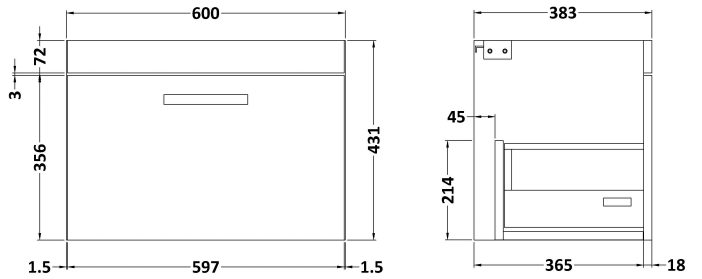

CUSTOMER DATA SHEET

DESCRIPTION: 600 Wh Single Drawer Vanity With Basin A

CUSTOMER DATA SHEET - FURNITURE

DESCRIPTION: 600 Wall Hung Single Drawer Basin Unit

PRODUCT DIMENSIONS

Height (mm)	Width (mm)	Depth (mm)	Nett Wgt Kg
430	600	383	16

PACKAGING DIMENSIONS

Height (mm)	Width (mm)	Depth (mm)	Gross Wgt Kg
450	620	405	16

PACKAGING DATA

Box Colour	Brown Cardboard Box		
Box Qty	1	Label Colour	White Label
Label Size	100 x 50	Label Qty	2

OUTER BOX DIMENSIONS (If Applicable)

CUSTOMER DATA SHEET - CERAMICS

DESCRIPTION: 600 Mid-Edged Basin 1 Th

PRODUCT DIMENSIONS

Height (mm)	Width (mm)	Depth (mm)	Nett Wgt Kg
180	610	390	11

PACKAGING DIMENSIONS

Height (mm)	Width (mm)	Depth (mm)	Gross Wgt Kg
200	410	630	11

PACKAGING DATA

Box Colour	Brown Cardboard Box - Printed		
Box Qty	1	Label Colour	White Label
Label Size	100 x 50	Label Qty	2

OUTER BOX DIMENSIONS (If Applicable)

Height (mm)	Width (mm)	Depth (mm)	Gross Wgt Kg