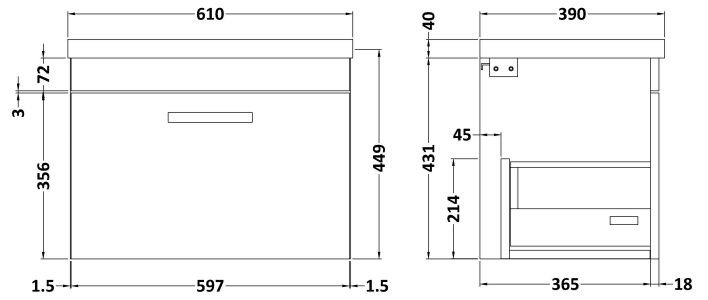

CUSTOMER DATA SHEET

DESCRIPTION: 600 Wh Single Drawer Vanity With Basin A

CUSTOMER DATA SHEET - FURNITURE

DESCRIPTION: 600 Wall Hung Single Drawer Basin Unit

PRODUCT DIMENSIONS

Height (mm)	Width (mm)	Depth (mm)	Nett Wgt Kg
430	600	383	16

PACKAGING DIMENSIONS

Height (mm)	Width (mm)	Depth (mm)	Gross Wgt Kg
450	620	405	16

PACKAGING DATA

Box Colour	Brown Cardboard Box		
Box Qty	1	Label Colour	White Label
Label Size	100 x 50	Label Qty	2

OUTER BOX DIMENSIONS (If Applicable)

CUSTOMER DATA SHEET - CERAMICS

DESCRIPTION: 600 Mid-Edged Basin 1 Th

PRODUCT DIMENSIONS

Height (mm)	Width (mm)	Depth (mm)	Nett Wgt Kg
180	610	390	11

PACKAGING DIMENSIONS

Height (mm)	Width (mm)	Depth (mm)	Gross Wgt Kg
200	410	630	11

PACKAGING DATA

Box Colour	Brown Cardboard Box - Printed		
Box Qty	1	Label Colour	White Label
Label Size	100 x 50	Label Qty	2

OUTER BOX DIMENSIONS (If Applicable)

Height (mm)	Width (mm)	Depth (mm)	Gross Wgt Kg