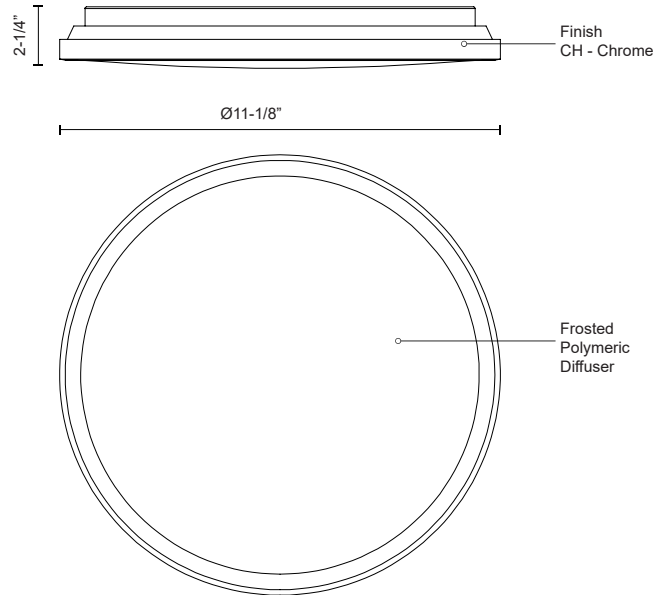

**BROOK
FM43311**
FLUSH MOUNT

PROJECT

DESCRIPTION

Circular steel base with polymeric body, frosted acrylic lens, chrome plated finish

SPECIFICATION DETAILS

* For custom options, consult factory for details.

Fixture Dimensions	D11-1/8" x H2-1/4"
Light Source	AC LED Module
Wattage	17W
Total Lumens	1355lm
Delivered Lumens	CH-800lm
Voltage	120V
Color Temperature	3000K
CRI (Ra)	90CRI
Optional Color Temps	2700K - 5000K Available, Minimum Order Quantities Apply
LED Rated Life	50,000 hours
Dimming	100% - 10%, ELV Dimmer (Not Included)
Diffuser Details	Frosted acrylic diffuser
Location	Dry
Compliance	Energy Star; T24-JA8;
Warranty	5 Years
Mounting Style	All Orientation; Ceiling and Wall;
CEC Title 24 JA8	Yes, JA8-19
Energy Star Certified	Energy Star Compliant
Finish Option(s)	Chrome