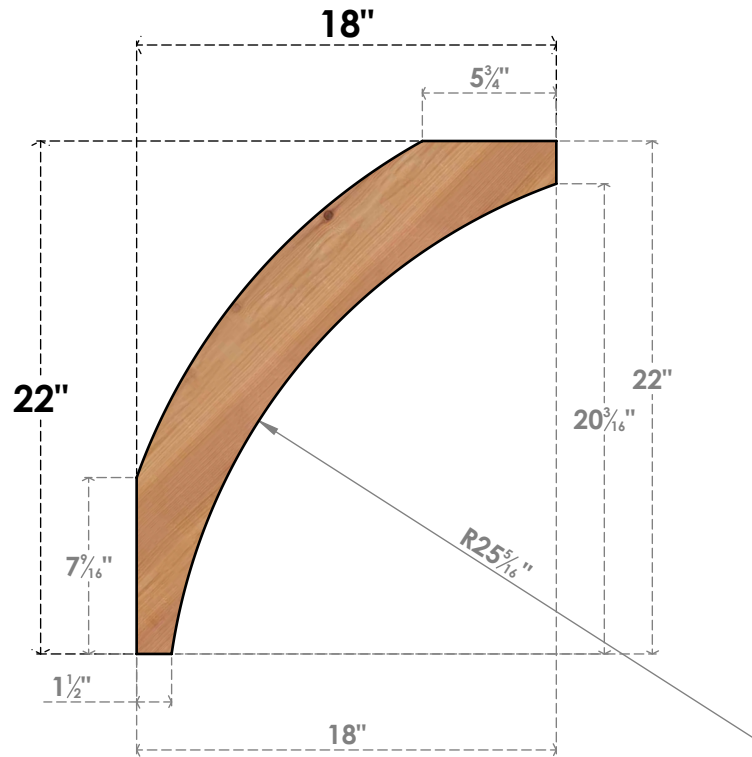

# BRC04X18X22THR00SWR

3 1/2"W X 18"D X 22"H THORTON SMOOTH BRACE, WESTERN RED CEDAR

**SIDE**

**FRONT**

EKENA MILLWORK  
 2300 WEST MAIN ST.  
 CLARKSVILLE, TX 75426  
 TOLL FREE: 866-607-0453  
 WWW.EKENAMILLWORK.COM