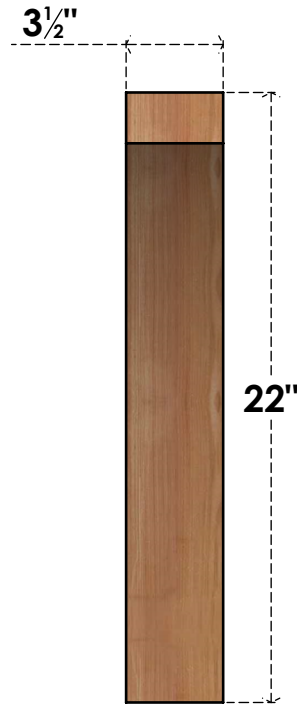

# BRC04X18X22THR00SWR

3 1/2"W X 18"D X 22"H THORTON SMOOTH BRACE, WESTERN RED CEDAR

**SIDE**

**FRONT**

EKENA MILLWORK  
 2300 WEST MAIN ST.  
 CLARKSVILLE, TX 75426  
 TOLL FREE: 866-607-0453  
 WWW.EKENAMILLWORK.COM