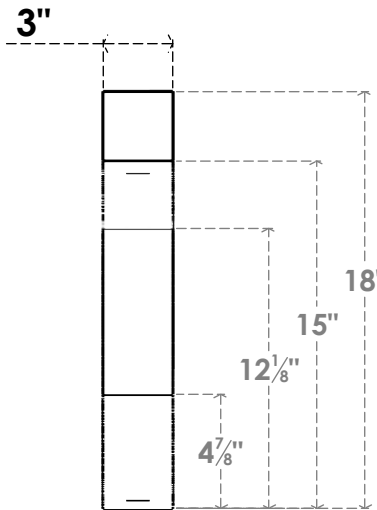

ITEM NUMBER: BRCURO030X18000X18000STARCPR

3"W X 18"D X 18"H STANFIELD ROUGH CEDAR WOODGRAIN OPEN
TIMBERTHANE BRACE, PRIMED TAN

SIDE PROFILE

FRONT PROFILE

ISOMETRIC

EKENA MILLWORK
2300 WEST MAIN ST.
CLARKSVILLE, TX 75426
TOLL FREE: 866-607-0453
WWW.EKENAMILLWORK.COM

NOTES

1. INSTALLATION TO BE COMPLETED IN ACCORDANCE WITH MANUFACTURER'S SPECIFICATIONS.
2. DRAWING MAY NOT BE TO SCALE
3. THIS DRAWING IS INTENDED FOR DESIGN AND PLANNING PURPOSES ONLY.
4. ALL INFORMATION CONTAINED HEREIN WAS CURRENT AT THE TIME OF DEVELOPMENT BUT MUST BE REVIEWED AND APPROVED BY THE PRODUCT MANUFACTURER TO BE CONSIDERED ACCURATE.
5. TIMBERTHANE ARCHITECTURAL PRODUCTS ARE MADE FROM HIGH DENSITY URETHANE AND COME FACTORY PRIMED