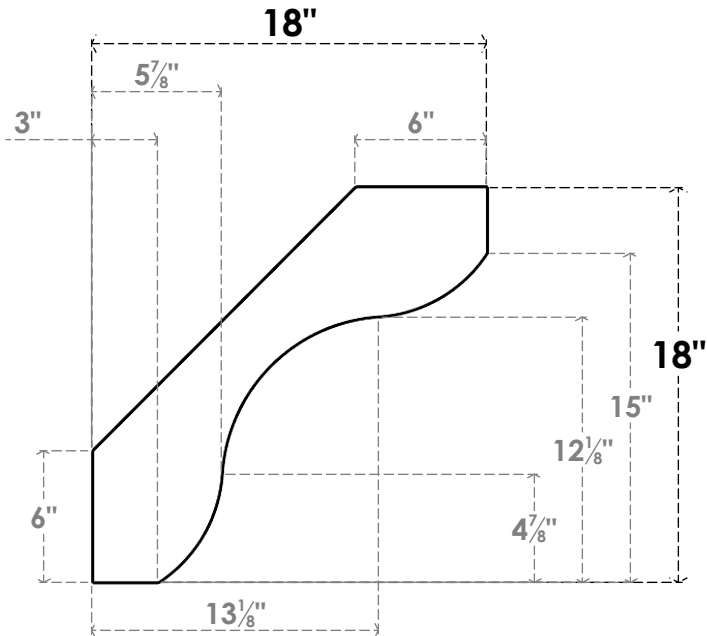

ITEM NUMBER: BRCURO030X18000X18000STARCPR

3"W X 18"D X 18"H STANFIELD ROUGH CEDAR WOODGRAIN OPEN
TIMBERTHANE BRACE, PRIMED TAN

SIDE PROFILE

FRONT PROFILE

ISOMETRIC

EKENA MILLWORK
2300 WEST MAIN ST.
CLARKSVILLE, TX 75426
TOLL FREE: 866-607-0453
WWW.EKENAMILLWORK.COM

NOTES

1. INSTALLATION TO BE COMPLETED IN ACCORDANCE WITH MANUFACTURER'S SPECIFICATIONS.
2. DRAWING MAY NOT BE TO SCALE
3. THIS DRAWING IS INTENDED FOR DESIGN AND PLANNING PURPOSES ONLY.
4. ALL INFORMATION CONTAINED HEREIN WAS CURRENT AT THE TIME OF DEVELOPMENT BUT MUST BE REVIEWED AND APPROVED BY THE PRODUCT MANUFACTURER TO BE CONSIDERED ACCURATE.
5. TIMBERTHANE ARCHITECTURAL PRODUCTS ARE MADE FROM HIGH DENSITY URETHANE AND COME FACTORY PRIMED