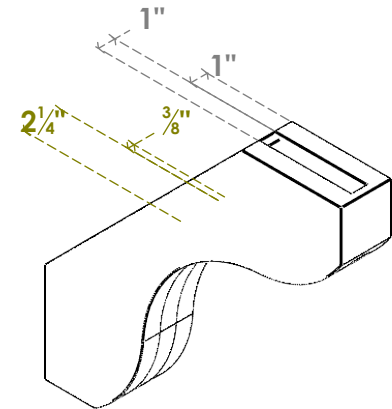

ITEM NUMBER: BRCURO030X18000X18000STARCPR

3"W X 18"D X 18"H STANFIELD ROUGH CEDAR WOODGRAIN OPEN
TIMBERTHANE BRACE, PRIMED TAN

SIDE PROFILE

FRONT PROFILE

ISOMETRIC

EKENA MILLWORK
2300 WEST MAIN ST.
CLARKSVILLE, TX 75426
TOLL FREE: 866-607-0453
WWW.EKENAMILLWORK.COM

NOTES

1. INSTALLATION TO BE COMPLETED IN ACCORDANCE WITH MANUFACTURER'S SPECIFICATIONS.
2. DRAWING MAY NOT BE TO SCALE
3. THIS DRAWING IS INTENDED FOR DESIGN AND PLANNING PURPOSES ONLY.
4. ALL INFORMATION CONTAINED HEREIN WAS CURRENT AT THE TIME OF DEVELOPMENT BUT MUST BE REVIEWED AND APPROVED BY THE PRODUCT MANUFACTURER TO BE CONSIDERED ACCURATE.
5. TIMBERTHANE ARCHITECTURAL PRODUCTS ARE MADE FROM HIGH DENSITY URETHANE AND COME FACTORY PRIMED