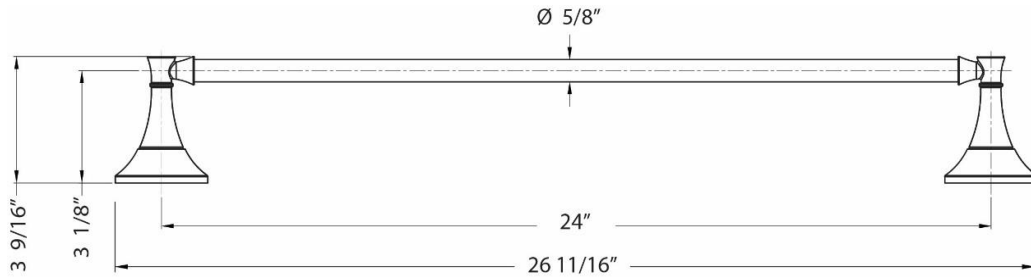

TECHNICAL DATA

#BA27 Series 24" Towel Bar

EAZEE Mount System
: Direct screw mounting
(no Set-screw needed)

Specifications :

- * Towel Bar ~ Material : Stainless Steel #201
 - ~ Finish : Chrome - by Polished Bright
 - : SN - by Electrophoresis
 - : Dark ORB - by Electro-plating
 - ~ Bar Diameter : 5/8"
- * Mounting Brackets x 2pcs ~ Material : Zinc alloy
 - ~ Finish : Chrome - by PVD Chrome
 - : SN - by Electro-plating
 - : Dark ORB - by Electro-plating
- * Flange Cover ~ #SS304
- * Mount plate ~ Strong Strength Plastic
- * Mounting Hardware Included
 - : #10 x 1" Panhead Zinc-plated Steel Mounting Screws x 4 pcs
 - : Plastic anchor x 4 pcs