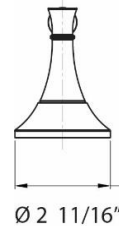

TECHNICAL DATA

#BA27 Series 24" Towel Bar

EAZEE Mount System
: Direct screw mounting
(no Set-screw needed)

Specifications :

- * Towel Bar ~ Material : Stainless Steel #201
 - ~ Finish : Chrome - by Polished Bright
 - : SN - by Electrophoresis
 - : Dark ORB - by Electro-plating
 - ~ Bar Diameter : 5/8"
- * Mounting Brackets x 2pcs ~ Material : Zinc alloy
 - ~ Finish : Chrome - by PVD Chrome
 - : SN - by Electro-plating
 - : Dark ORB - by Electro-plating
- * Flange Cover ~ #SS304
- * Mount plate ~ Strong Strength Plastic
- * Mounting Hardware Included
 - : #10 x 1" Panhead Zinc-plated Steel Mounting Screws x 4 pcs
 - : Plastic anchor x 4 pcs