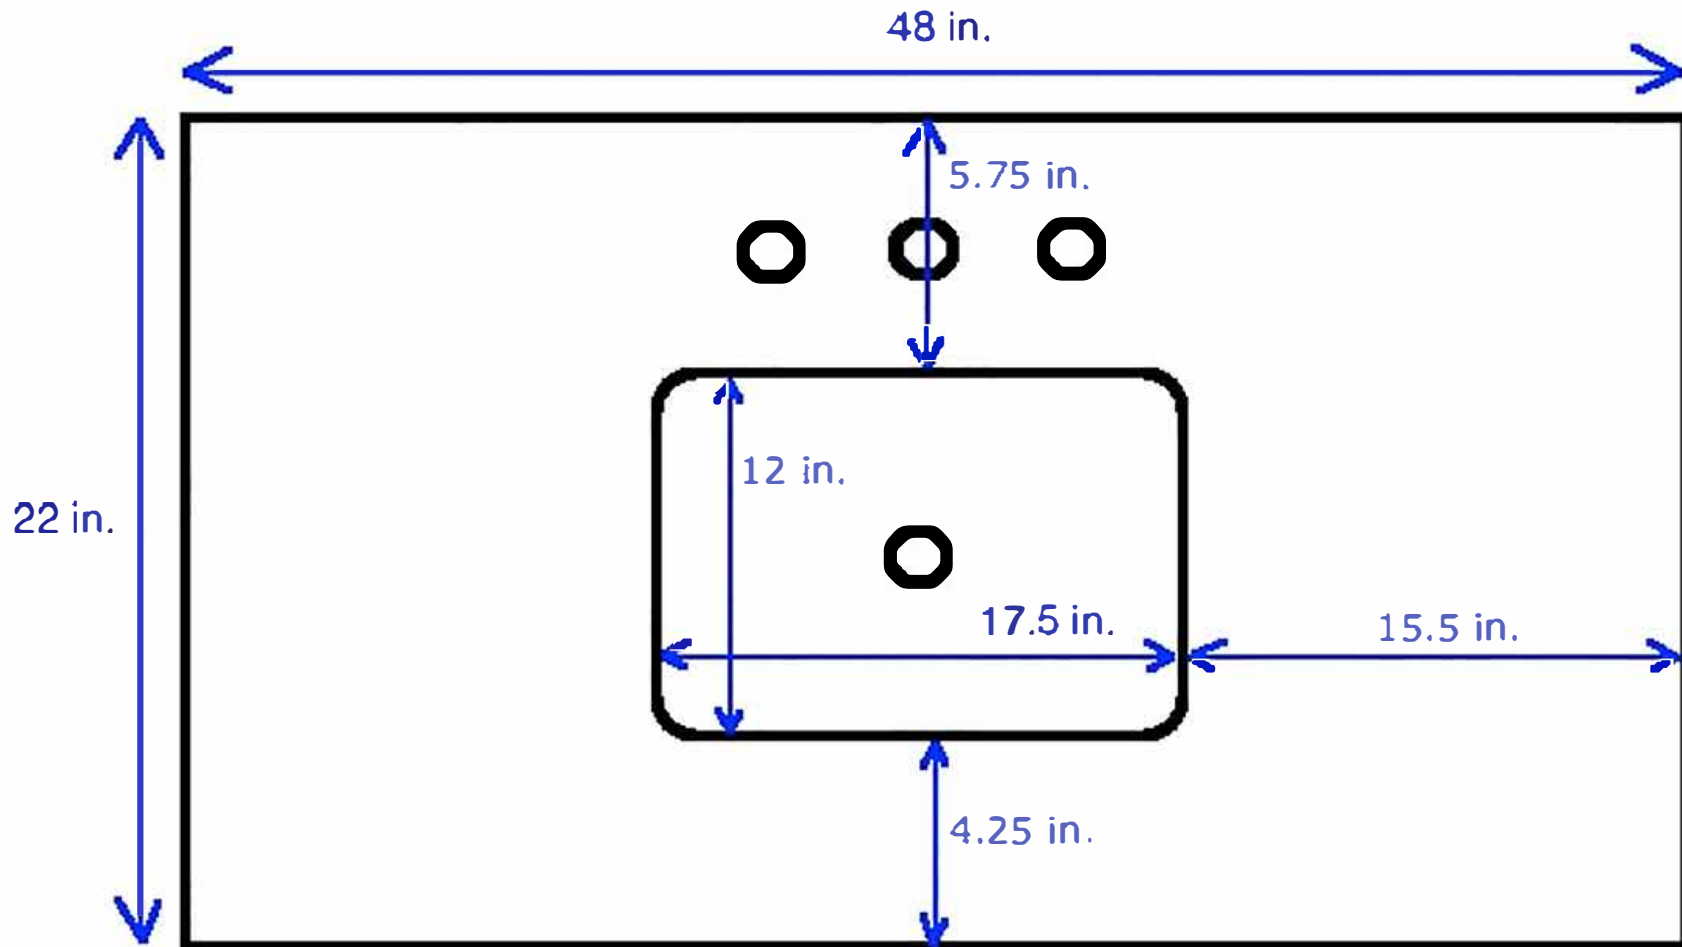

# 48-inch Bath Vanity Top View

All measurements are approximate and rounded to the nearest quarter inch.  
Please allow for a slight margin of error.