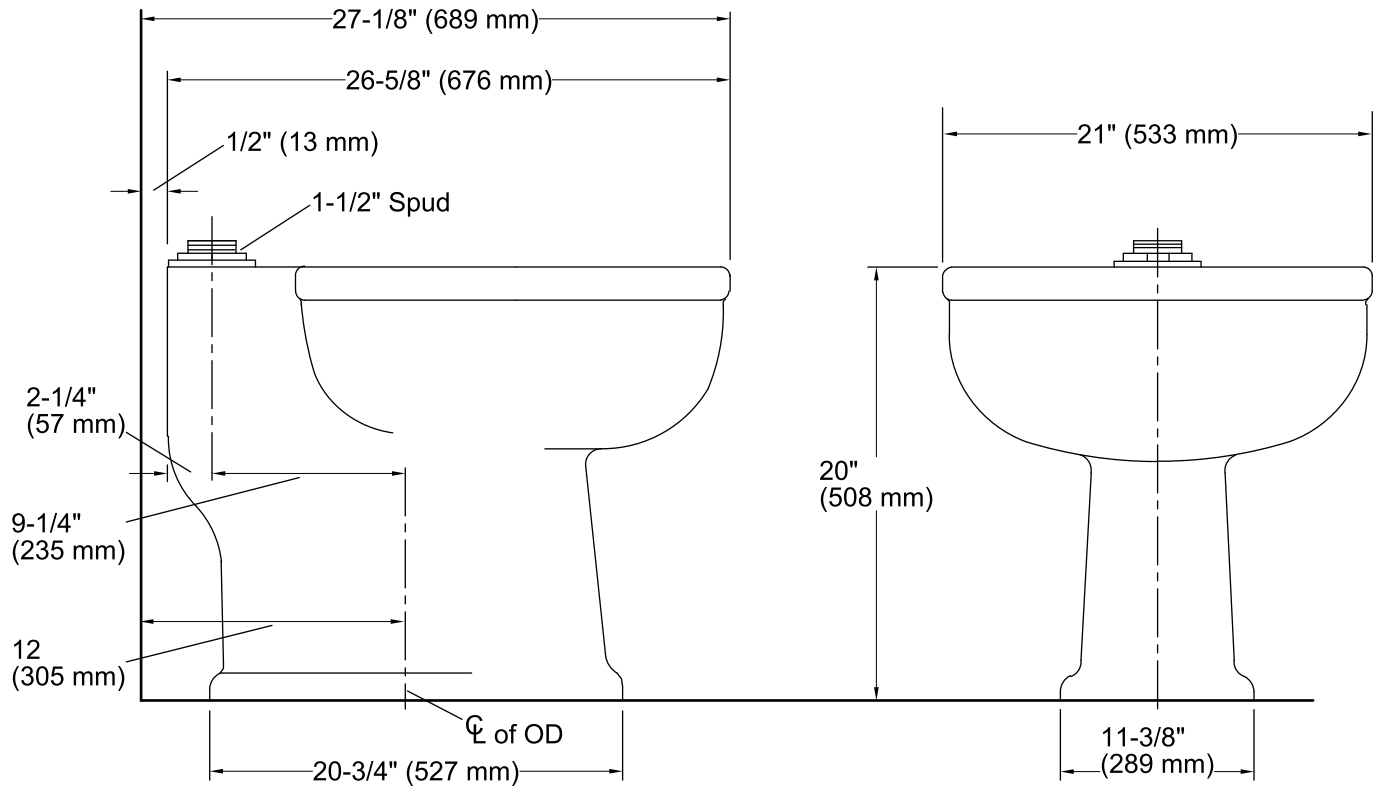

Features

- Vitreous china.
- Floor-mount.
- Square basin.
- Siphon jet flushing rim.
- 1.5-inch top spud.
- 2.5-inch trapway.
- 26-5/8" (676 mm) x 21" (533 mm) x 20" (508 mm)

Recommended Accessories

K-8935
21401 Closet bolt assembly

Components

Additional included component/s: 1.5" spud, and bolt caps (1 pair).

Codes/Standards

ASME A112.19.2/CSA B45.1

KOHLER® One-Year Limited Warranty

See website for detailed warranty information.

Available Color/Finishes

Color tiles intended for reference only.

Color	Code	Description
-------	------	-------------

	0	White
--	---	-------

Technical Information

All product dimensions are nominal.

Bowl configuration:	Single
Bowl area (Only)	Length: 17" (432 mm) Width: 17" (432 mm) Water depth: 7-5/8" (194 mm)
Drain hole:	2-5/8" (67 mm)