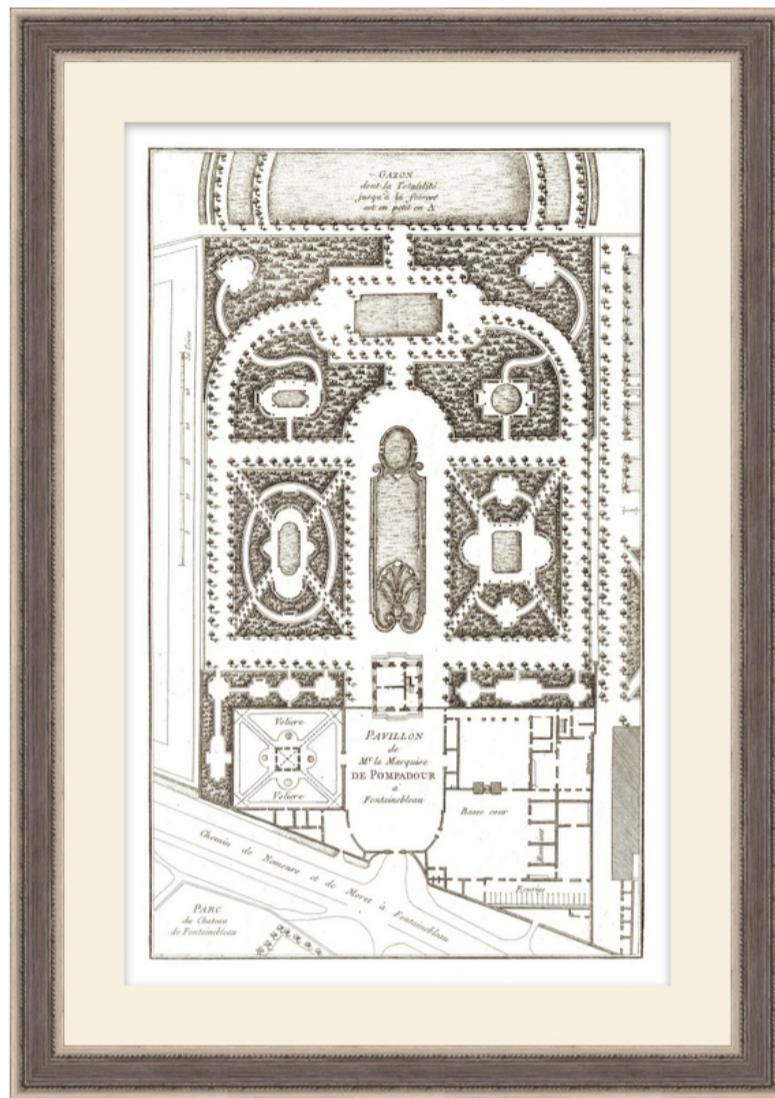

THEODORE ALEXANDER

A Garden Design 8

D3085S61689-5160

Wood Frame

Textured Paper - Single Matboard

M5 - White Smooth + White Core Width:1.5"

F344 - Silver Leaf Cap Frame - Width: 1.125

W 40¼ x D 1¼ x H 60¼ inches

Material(s):

Collection: Art by TA

Style: Modern / Formal Modern

Type: Décor / Wall Art