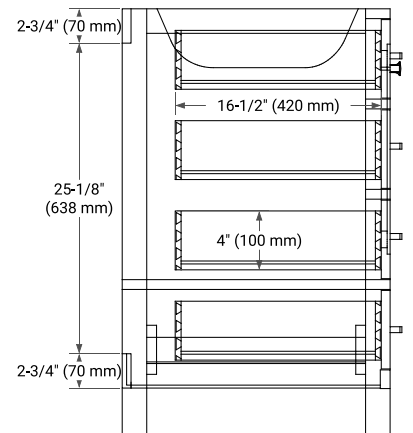

## BASE CABINET DIMENSIONS

60" W x 21.5" D x 34.5" H

## SIDE VIEW

## PLAN VIEW

## OVERALL DIMENSIONS

61" W x 22" D x 1.5" H