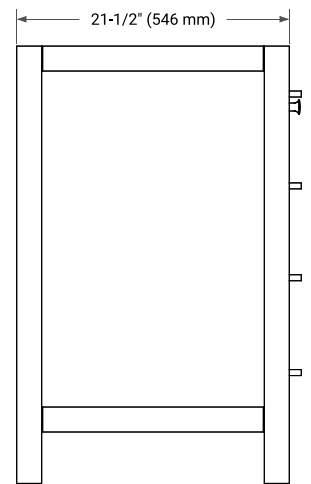

## BASE CABINET DIMENSIONS

60" W x 21.5" D x 34.5" H

## FRONT VIEW

## SIDE VIEW

## OVERALL DIMENSIONS

61" W x 22" D x 1.5" H