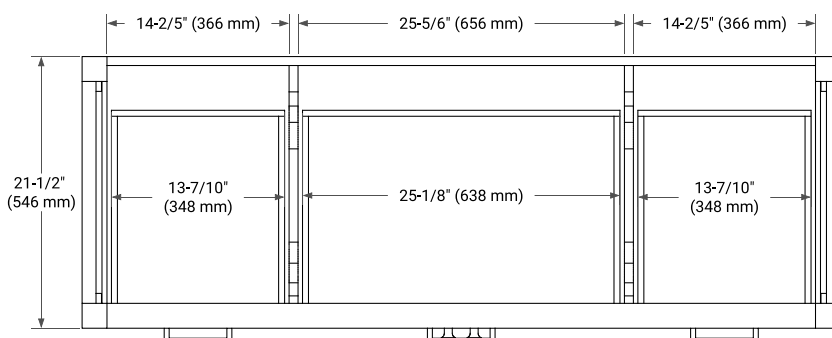

60" SINGLE SINK BASE CABINET

BASE CABINET DIMENSIONS

60" W x 21.5" D x 34.5" H

FEATURES

- Solid wood frame & plywood panels
- Dovetail drawers and joints
- Soft closing doors & drawers

HARDWARE FINISHES*

Brushed Nickel   Satin Brass   Matte Black   Polished Chrome

Hardware comes preinstalled with the illustrated option. Other finishes are available on our online store if you prefer a different one.

AVAILABLE COLORS

White   Grey   Midnight Blue   Espresso   Oak

FRONT VIEW

SIDE VIEW

PLAN VIEW