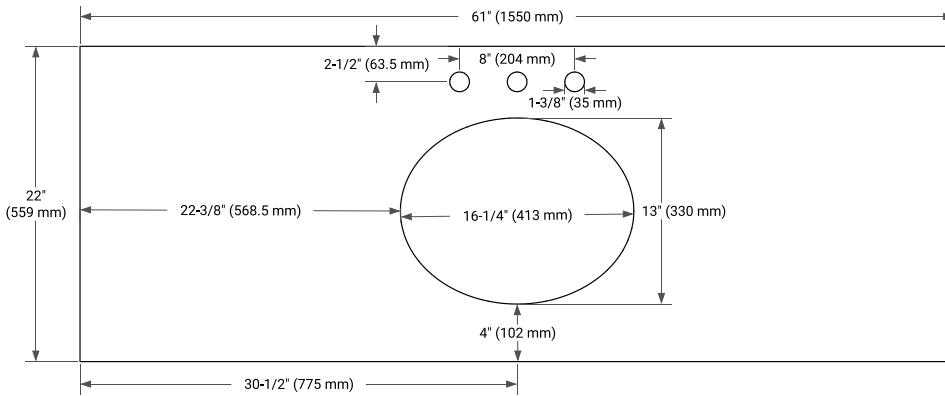

61" SINGLE OVAL SINK COUNTERTOP WITH 1.5" THICKNESS

OVERALL DIMENSIONS

61" W x 22" D x 1.5" H

COUNTERTOP OPTIONS

FEATURES

- Solid countertop with mitered edges & seams
- Undermount white oval sink
- Pre-drilled for 8" widespread faucet

INCLUDED

- Countertop
- Matching Backsplash
- Oval Sink

COUNTERTOP PLAN VIEW