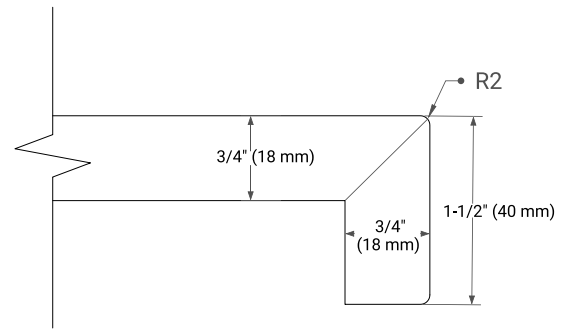

EDGE SIDE VIEW