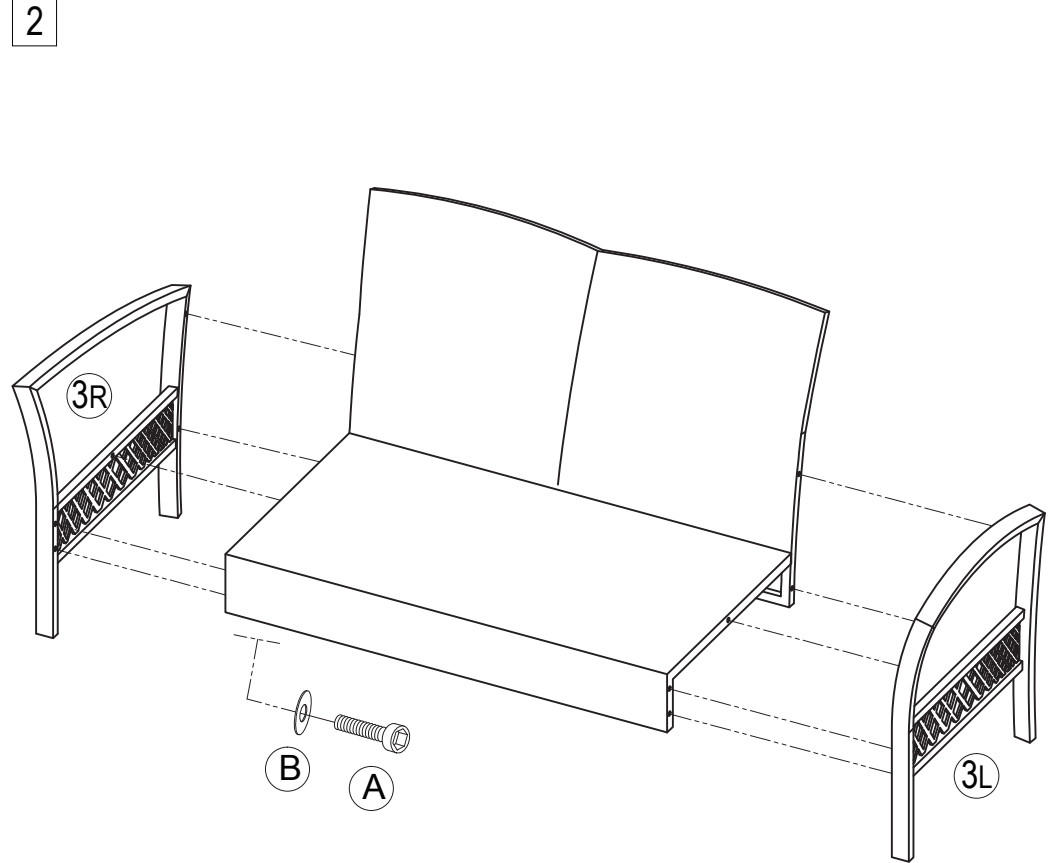

PREPARATION

Before beginning assembly of product, make sure all parts are present. Compare parts with package contents list and hardware contents list.

If any part is missing or damaged, do not attempt to assemble the product.

Estimated Assembly Time: 45 minutes.

Tools Required for Assembly (included): Allen Key