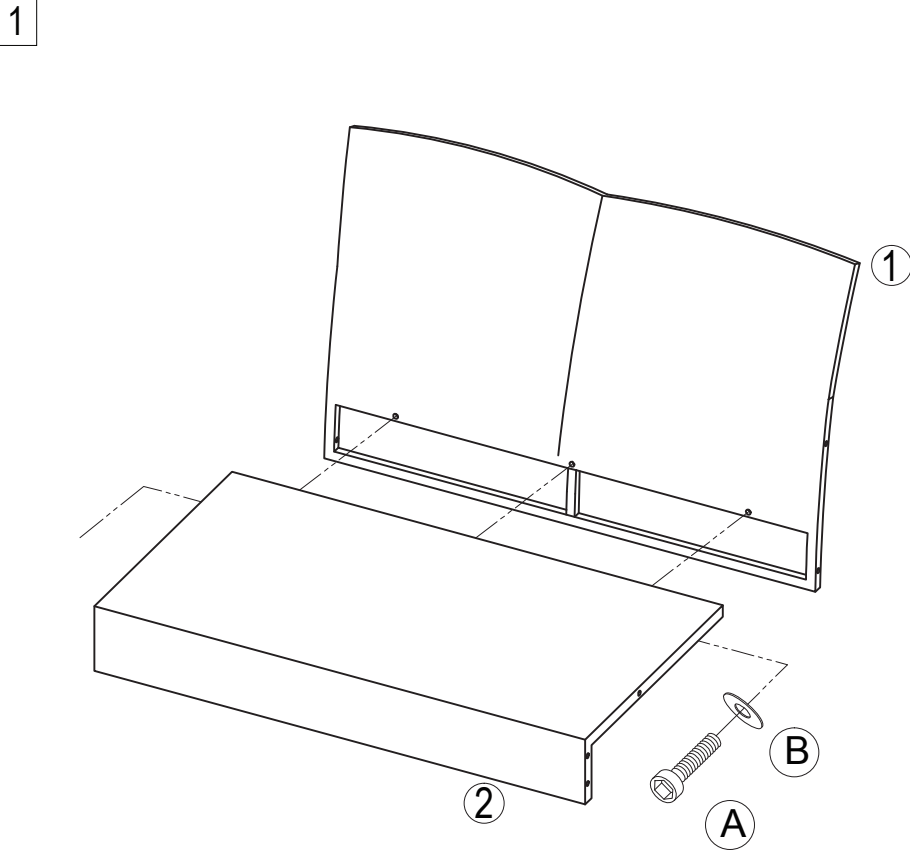

PREPARATION

Before beginning assembly of product, make sure all parts are present. Compare parts with package contents list and hardware contents list.

If any part is missing or damaged, do not attempt to assemble the product.

Estimated Assembly Time: 45 minutes.

Tools Required for Assembly (included): Allen Key