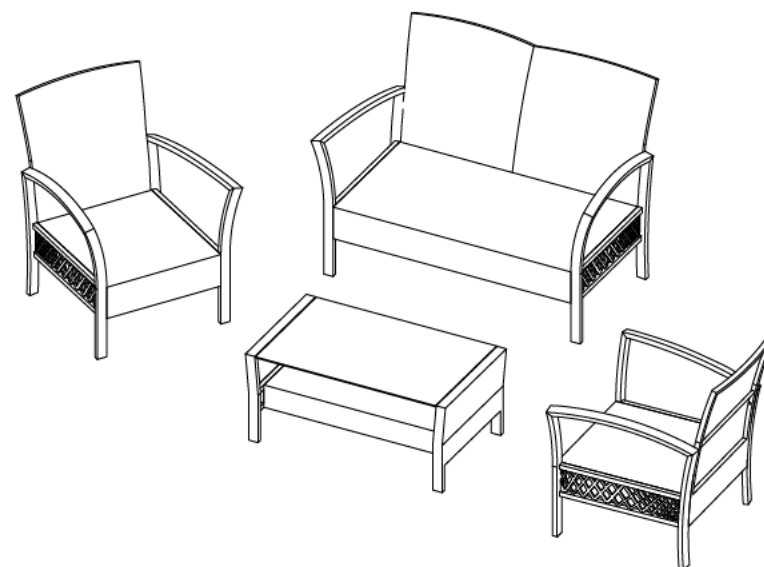

Part List and Hardware List

PIECE	DESCRIPTION	PICTURE	QUANTITY
1	Sofa Back		1X
2	Sofa Bottom		1X
3L	Sofa&Chair Side Panel 1		3X
3R	Sofa&Chair Side Panel 2		3X
4	Chair Back		2X
5	Chair Bottom		2X
6	Table Glass Top		1X
7	Table Side Panel		2X
8	Table Top		1X
A	Allen bolt(M6x35 mm)		43X
B	Flat Washer		43X
C	Allen key		1X

LEROS OUTDOOR LIVING SET

Product Dimensions:

27.8"x26.8"x30.7" H (Chair)

48.4"x26.8"x30.7" H (Sofa)

33.7"x19.7"x15" H (Table)

ATTACH YOUR RECEIPT HERE

Serial Number _____

Purchase Date _____