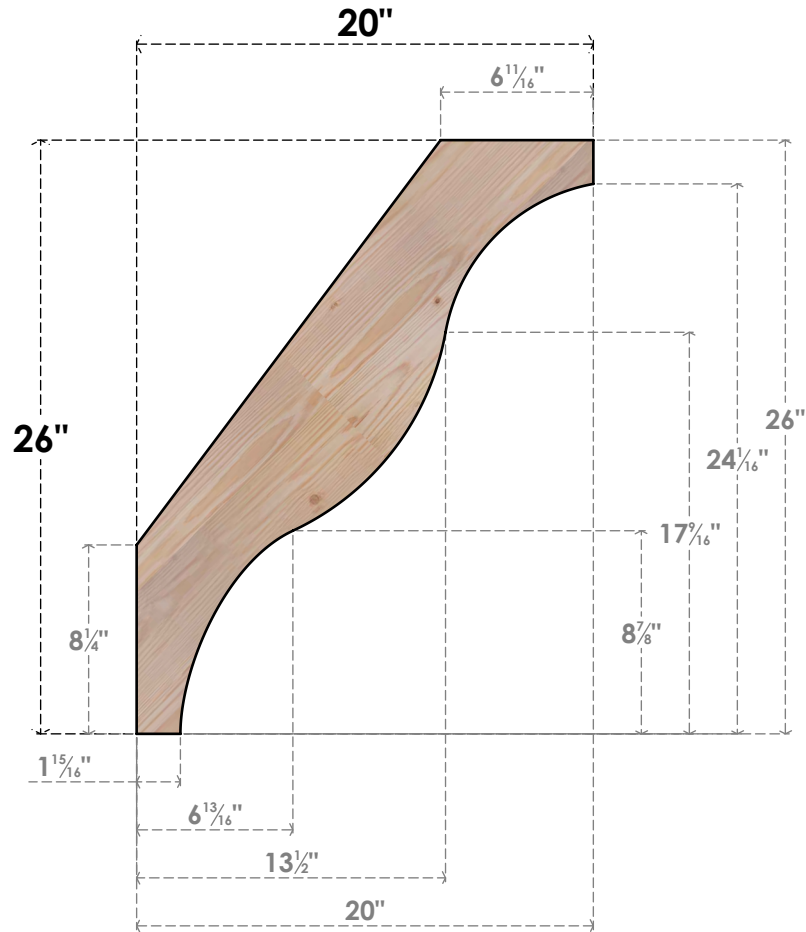

BRC06X20X26FST00SDF

5 1/2"W X 20"D X 26"H FUNSTON SMOOTH BRACE, DOUGLAS FIR

SIDE

FRONT

EKENA MILLWORK
 2300 WEST MAIN ST.
 CLARKSVILLE, TX 75426
 TOLL FREE: 866-607-0453
 WWW.EKENAMILLWORK.COM

NOTES

1. INSTALLATION TO BE COMPLETED IN ACCORDANCE WITH MANUFACTURER'S SPECIFICATIONS.
2. DRAWING MAY NOT BE TO SCALE
3. THIS DRAWING IS INTENDED FOR DESIGN AND PLANNING PURPOSES ONLY.
4. ALL INFORMATION CONTAINED HEREIN WAS CURRENT AT THE TIME OF DEVELOPMENT BUT MUST BE REVIEWED AND APPROVED BY THE PRODUCT MANUFACTURER TO BE CONSIDERED ACCURATE.
5. PRODUCTS ARE NOT KILN DRIED. THIS ITEM IS UNIQUE AND WILL CONTAIN THE NATURAL VARIATIONS THAT THE WOOD SPECIES OFFERS. THIS MAY RESULT IN VARIATIONS UP TO 1/4"