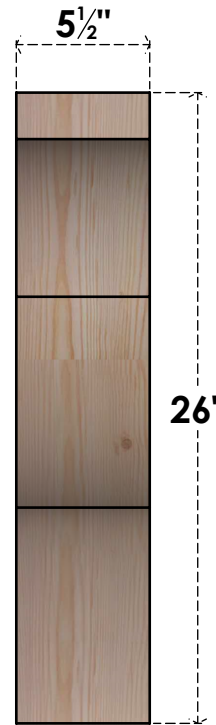

BRC06X20X26FST00SDF

5 1/2"W X 20"D X 26"H FUNSTON SMOOTH BRACE, DOUGLAS FIR

SIDE

FRONT

EKENA MILLWORK
 2300 WEST MAIN ST.
 CLARKSVILLE, TX 75426
 TOLL FREE: 866-607-0453
 WWW.EKENAMILLWORK.COM

NOTES

1. INSTALLATION TO BE COMPLETED IN ACCORDANCE WITH MANUFACTURER'S SPECIFICATIONS.
2. DRAWING MAY NOT BE TO SCALE
3. THIS DRAWING IS INTENDED FOR DESIGN AND PLANNING PURPOSES ONLY.
4. ALL INFORMATION CONTAINED HEREIN WAS CURRENT AT THE TIME OF DEVELOPMENT BUT MUST BE REVIEWED AND APPROVED BY THE PRODUCT MANUFACTURER TO BE CONSIDERED ACCURATE.
5. PRODUCTS ARE NOT KILN DRIED. THIS ITEM IS UNIQUE AND WILL CONTAIN THE NATURAL VARIATIONS THAT THE WOOD SPECIES OFFERS. THIS MAY RESULT IN VARIATIONS UP TO 1/4"