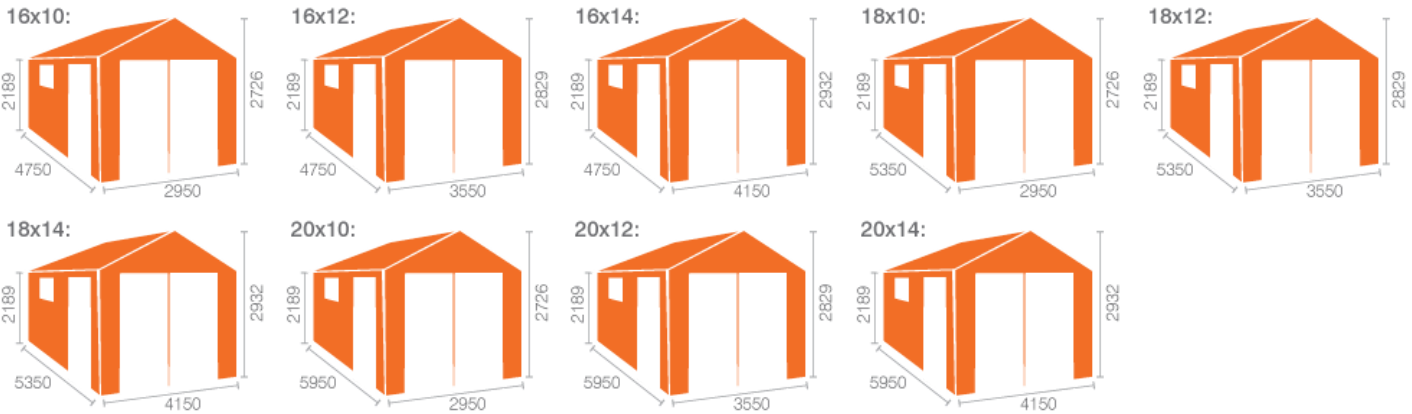

# The Malayan Garage | 44mm Log Cabin - Technical Data Sheet

- Superior Grade 44mm Finish Interlocking Logs
- Huge Double Garage Doors
- Quality Joiner Made Opening Window
- Convenient Side Access Door
- Heavy Duty 19mm T&G Roof

<b>Cladding Material</b>	Heavy Duty Interlocking T&G Logs	<b>Cladding Thickness</b>	44
<b>Framing Style</b>	Tanalised Bearers Only	<b>Framing Size</b>	58mm x 44mm
<b>Roof Material</b>	Tongue & Groove Board	<b>Roof Thickness</b>	19mm
<b>Floor Material</b>	N/A	<b>Floor Size</b>	0mm
<b>Door Style</b>	Fully Boarded Double Garage Doors plus personal access side door	<b>Door Size</b>	2130mm x 1980mm
<b>Window Style</b>	Joiner Made 2 Pane Opening Window	<b>Window Size</b>	1045mm x 645mm
<b>Glazing Thickness</b>	3	<b>Glazing Material</b>	Horticultural Glass
<b>Roof Covering</b>	Green Mineral Felt	<b>Treatment</b>	Untreated
<b>Locking System</b>	3 Lever Lock with Brass Handles	<b>Material</b>	Selected European Softwoods