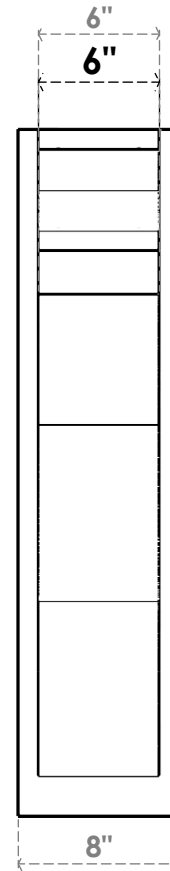

ITEM NUMBER: OUTUROC060X080X22000X34000X060X020X060FST04RCPR

6"W TOP X 8"W BACK X 22"D X 34"H X 6"T TOP X 2"T BACK TIMBERTHANE ROUGH CEDAR FUNSTON FAUX WOOD OPEN OUTLOOKER, TRADITIONAL TOP AND BLOCK BACK, 6"W CLOSED BRACE, PRIMED TAN

SIDE PROFILE

FRONT PROFILE

ISOMETRIC

GENERATED DATE : 07/06/2023

EKENA MILLWORK
2300 WEST MAIN ST.
CLARKSVILLE, TX 75426
TOLL FREE: 866-607-0453
WWW.EKENAMILLWORK.COM

NOTES

1. INSTALLATION TO BE COMPLETED IN ACCORDANCE WITH MANUFACTURER'S SPECIFICATIONS.
2. DRAWING MAY NOT BE TO SCALE
3. THIS DRAWING IS INTENDED FOR DESIGN AND PLANNING PURPOSES ONLY.
4. ALL INFORMATION CONTAINED HEREIN WAS CURRENT AT THE TIME OF DEVELOPMENT BUT MUST BE REVIEWED AND APPROVED BY THE PRODUCT MANUFACTURER TO BE CONSIDERED ACCURATE.
5. TIMBERTHANE ARCHITECTURAL PRODUCTS ARE MADE FROM HIGH DENSITY URETHANE AND COME FACTORY PRIMED