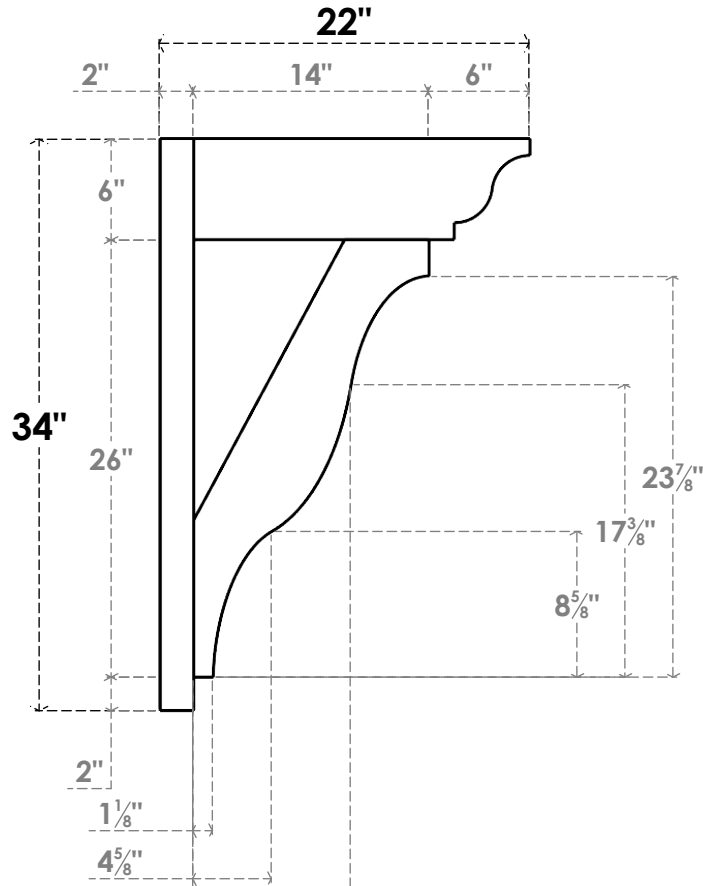

ITEM NUMBER: OUTUROC060X080X22000X34000X060X020X060FST04RCPR

6"W TOP X 8"W BACK X 22"D X 34"H X 6"T TOP X 2"T BACK TIMBERTHANE ROUGH CEDAR FUNSTON FAUX WOOD OPEN OUTLOOKER, TRADITIONAL TOP AND BLOCK BACK, 6"W CLOSED BRACE, PRIMED TAN

SIDE PROFILE

FRONT PROFILE

ISOMETRIC

GENERATED DATE : 07/06/2023

EKENA MILLWORK
2300 WEST MAIN ST.
CLARKSVILLE, TX 75426
TOLL FREE: 866-607-0453
WWW.EKENAMILLWORK.COM

NOTES

1. INSTALLATION TO BE COMPLETED IN ACCORDANCE WITH MANUFACTURER'S SPECIFICATIONS.
2. DRAWING MAY NOT BE TO SCALE
3. THIS DRAWING IS INTENDED FOR DESIGN AND PLANNING PURPOSES ONLY.
4. ALL INFORMATION CONTAINED HEREIN WAS CURRENT AT THE TIME OF DEVELOPMENT BUT MUST BE REVIEWED AND APPROVED BY THE PRODUCT MANUFACTURER TO BE CONSIDERED ACCURATE.
5. TIMBERTHANE ARCHITECTURAL PRODUCTS ARE MADE FROM HIGH DENSITY URETHANE AND COME FACTORY PRIMED