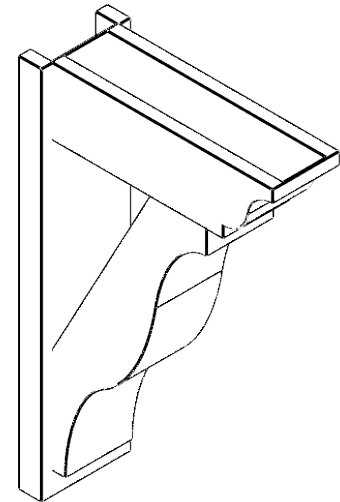

ITEM NUMBER: OUTUROC060X080X22000X34000X060X020X060FST04RCPR

6"W TOP X 8"W BACK X 22"D X 34"H X 6"T TOP X 2"T BACK TIMBERTHANE ROUGH CEDAR FUNSTON FAUX WOOD OPEN OUTLOOKER, TRADITIONAL TOP AND BLOCK BACK, 6"W CLOSED BRACE, PRIMED TAN

SIDE PROFILE

FRONT PROFILE

ISOMETRIC

GENERATED DATE : 07/06/2023

EKENA MILLWORK
2300 WEST MAIN ST.
CLARKSVILLE, TX 75426
TOLL FREE: 866-607-0453
WWW.EKENAMILLWORK.COM

NOTES

1. INSTALLATION TO BE COMPLETED IN ACCORDANCE WITH MANUFACTURER'S SPECIFICATIONS.
2. DRAWING MAY NOT BE TO SCALE
3. THIS DRAWING IS INTENDED FOR DESIGN AND PLANNING PURPOSES ONLY.
4. ALL INFORMATION CONTAINED HEREIN WAS CURRENT AT THE TIME OF DEVELOPMENT BUT MUST BE REVIEWED AND APPROVED BY THE PRODUCT MANUFACTURER TO BE CONSIDERED ACCURATE.
5. TIMBERTHANE ARCHITECTURAL PRODUCTS ARE MADE FROM HIGH DENSITY URETHANE AND COME FACTORY PRIMED