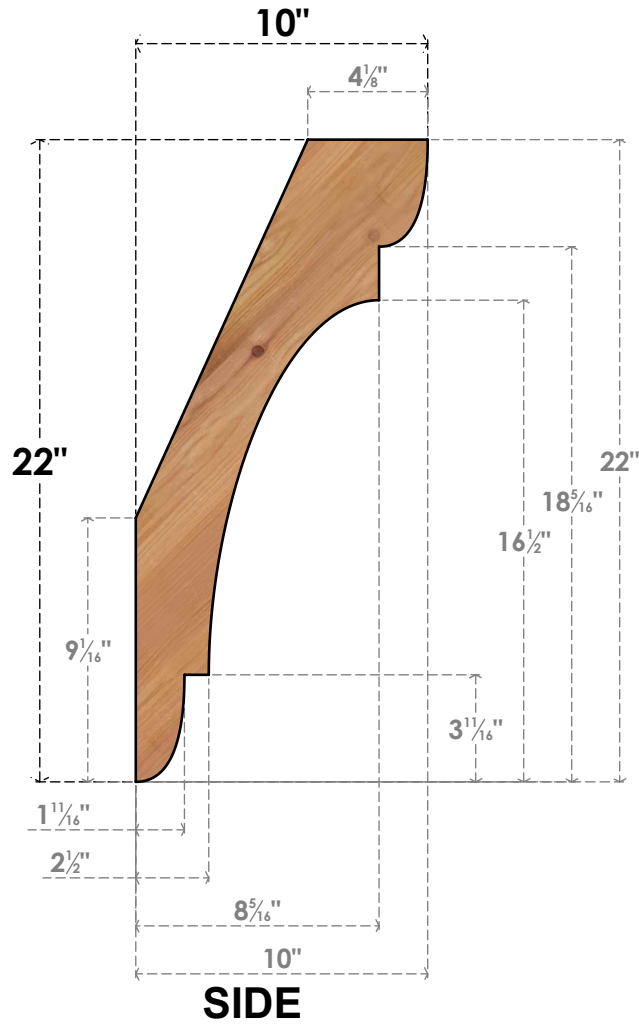

BRC04X10X22OLY00SWR

3 1/2"W X 10"D X 22"H OLYMPIC SMOOTH BRACE, WESTERN RED CEDAR

EKENA MILLWORK
 2300 WEST MAIN ST.
 CLARKSVILLE, TX 75426
 TOLL FREE: 866-607-0453
 WWW.EKENAMILLWORK.COM

NOTES

1. INSTALLATION TO BE COMPLETED IN ACCORDANCE WITH MANUFACTURER'S SPECIFICATIONS.
2. DRAWING MAY NOT BE TO SCALE
3. THIS DRAWING IS INTENDED FOR DESIGN AND PLANNING PURPOSES ONLY.
4. ALL INFORMATION CONTAINED HEREIN WAS CURRENT AT THE TIME OF DEVELOPMENT BUT MUST BE REVIEWED AND APPROVED BY THE PRODUCT MANUFACTURER TO BE CONSIDERED ACCURATE.
5. PRODUCTS ARE NOT KILN DRIED. THIS ITEM IS UNIQUE AND WILL CONTAIN THE NATURAL VARIATIONS THAT THE WOOD SPECIES OFFERS. THIS MAY RESULT IN VARIATIONS UP TO 1/4"