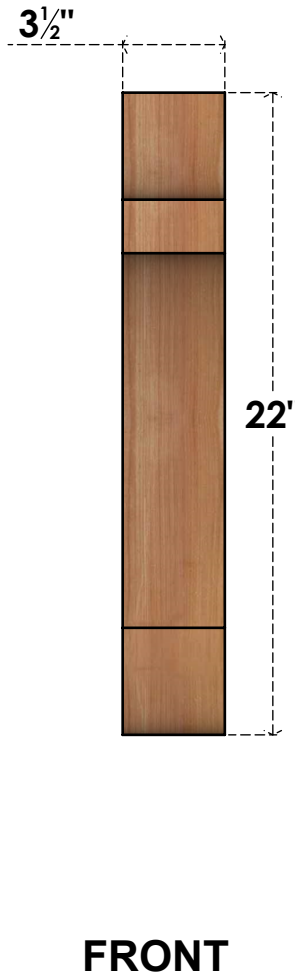

BRC04X10X22OLY00SWR

3 1/2"W X 10"D X 22"H OLYMPIC SMOOTH BRACE, WESTERN RED CEDAR

EKENA MILLWORK
 2300 WEST MAIN ST.
 CLARKSVILLE, TX 75426
 TOLL FREE: 866-607-0453
 WWW.EKENAMILLWORK.COM

NOTES

1. INSTALLATION TO BE COMPLETED IN ACCORDANCE WITH MANUFACTURER'S SPECIFICATIONS.
2. DRAWING MAY NOT BE TO SCALE
3. THIS DRAWING IS INTENDED FOR DESIGN AND PLANNING PURPOSES ONLY.
4. ALL INFORMATION CONTAINED HEREIN WAS CURRENT AT THE TIME OF DEVELOPMENT BUT MUST BE REVIEWED AND APPROVED BY THE PRODUCT MANUFACTURER TO BE CONSIDERED ACCURATE.
5. PRODUCTS ARE NOT KILN DRIED. THIS ITEM IS UNIQUE AND WILL CONTAIN THE NATURAL VARIATIONS THAT THE WOOD SPECIES OFFERS. THIS MAY RESULT IN VARIATIONS UP TO 1/4"