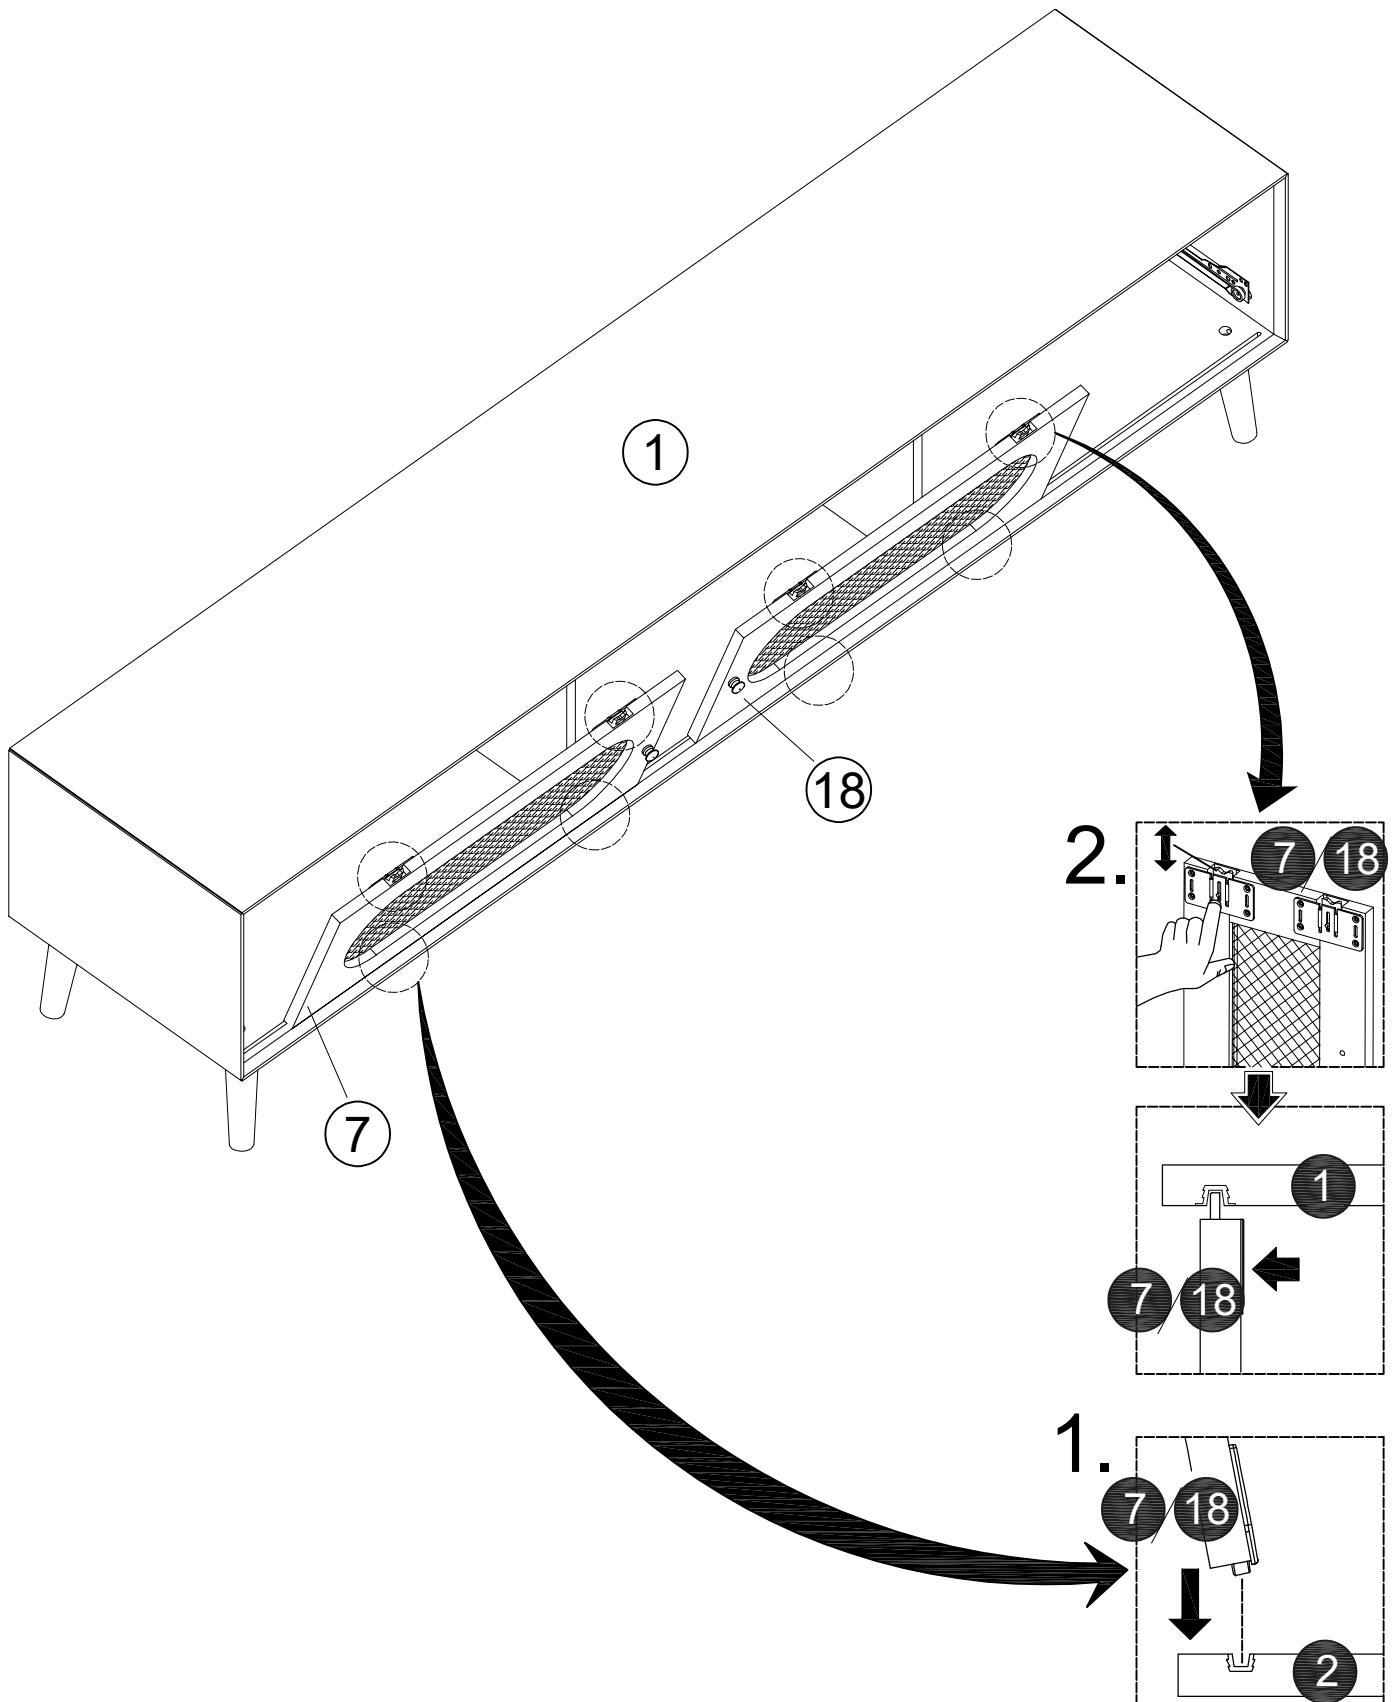

TV STAND

Assembly Instructions - Please keep for future reference.

DIMENSIONS

width-70.87inch
Depth-15.75inch
Height-17.72inch

Important - Please read these instructions fully before starting assembly.

components - fittings

STEP 5

STEP 6

C	x6	D	x4	J	x9	N	x4
Ø15mm		Φ8x30mm				M4x40mm	

Assembly Instructions

STEP 7

STEP 8

Assembly Instructions

STEP 9

E	x4	CL	x1	CR	x1
					
M3.5x14mm		300mm		300mm	

STEP 10

E	x28	P	x4	Q	x2	R	x2
		 					
M3.5x14mm						M4x18mm	

Assembly Instructions

STEP 11

E	x12	F	x12
			
M3.5x14mm			

Assembly Instructions

STEP 12

Assembly Instructions

STEP 13

B	x5	E	x1	G	x1	N	x5
							
M6x35mm		M3.5x14mm				M4x40mm	

STEP 14

C	x5	J	x4
			
Ø15mm			

Assembly Instructions

STEP 15

STEP 16