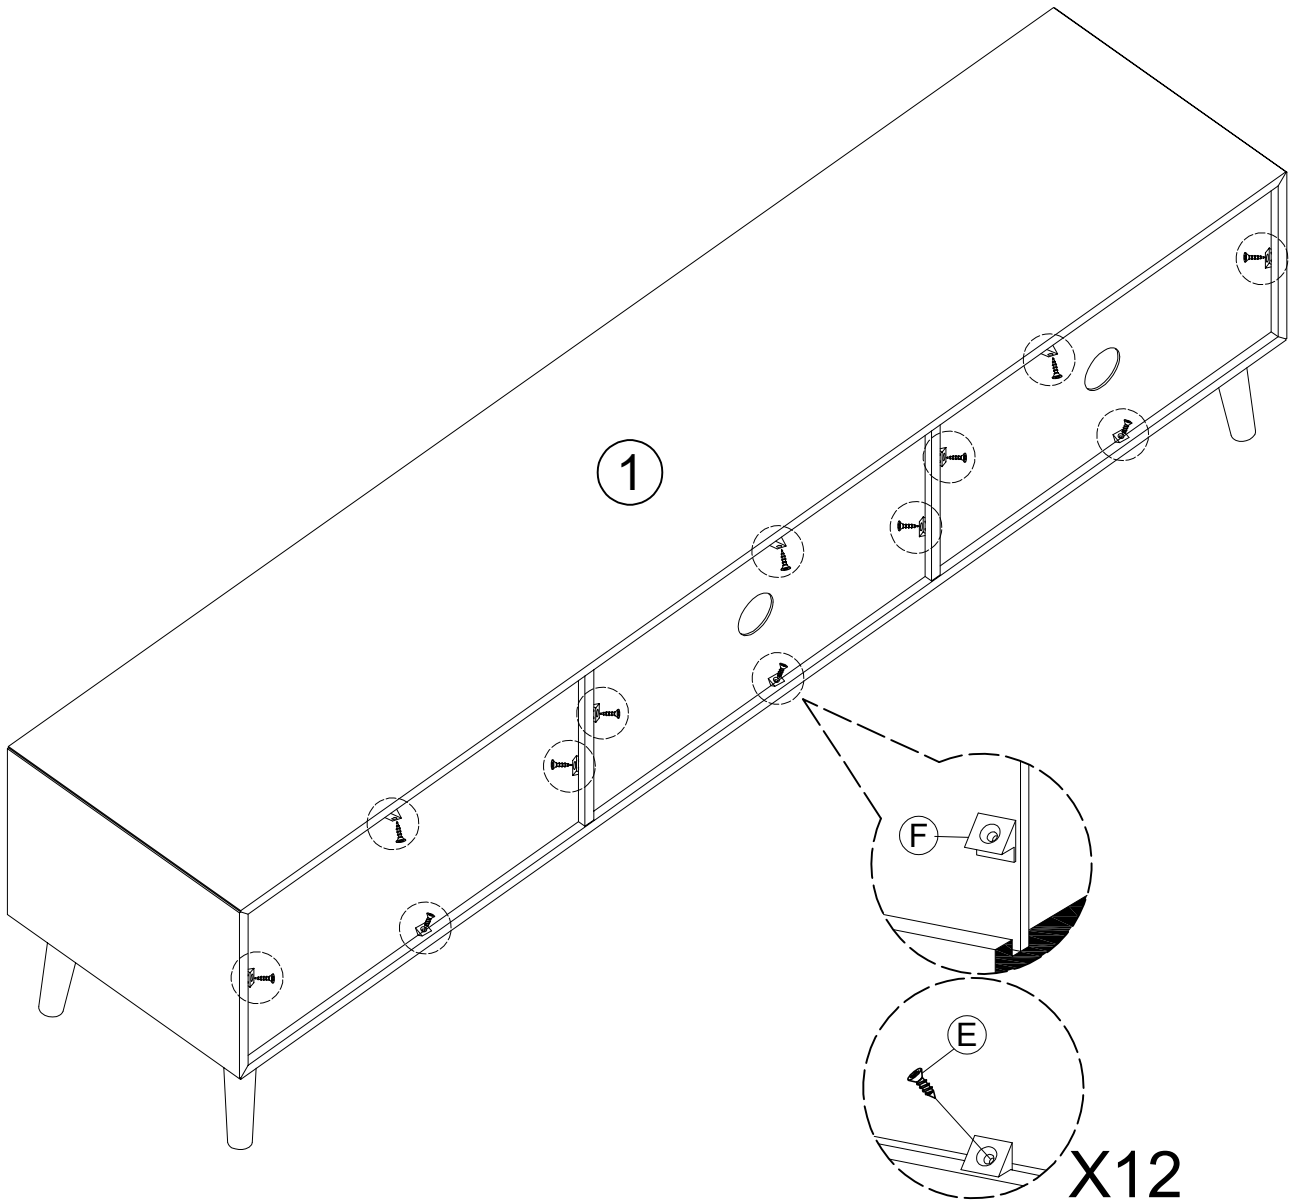

TV STAND

Assembly Instructions - Please keep for future reference.

DIMENSIONS

width-70.87inch
Depth-15.75inch
Height-17.72inch

Important - Please read these instructions fully before starting assembly.

components - fittings

STEP 5

STEP 6

C	x6	D	x4	J	x9	N	x4
Ø15mm		Φ8x30mm				M4x40mm	

Assembly Instructions

STEP 7

STEP 8

Assembly Instructions

STEP 9

E	x4	CL	x1	CR	x1
					
M3.5x14mm		300mm		300mm	

STEP 10

E	x28	P	x4	Q	x2	R	x2
		 					
M3.5x14mm						M4x18mm	

Assembly Instructions

STEP 11

E	x12	F	x12
			
M3.5x14mm			

Assembly Instructions

STEP 12

Assembly Instructions

STEP 13

B	x5	E	x1	G	x1	N	x5
							
M6x35mm		M3.5x14mm				M4x40mm	

STEP 14

C	x5	J	x4
			
Ø15mm			

Assembly Instructions

STEP 15

STEP 16