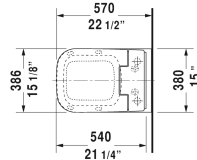

P3 Comforts Toilet wall-mounted Duravit Rimless for SensoWash® # 256159..92

| < 15" Inch > |

Toilet wall-mounted Duravit Rimless for SensoWash®	Dimension	Weight	Order number
rimless, washdown model, Durafix included, only in combination with SensoWash, connecting elements for SensoWash with concealed connections included, cUPC listed			
Colors			
00 White 20 HygieneGlaze (an antibacterial ceramic glaze that provides almost indefinite effectiveness)			
Variant			
1.6/0.8 gpf	15" x 22 1/2" Inch	54 lb	256159..92
Infobox			
Durafix for concealed fixation is included, In-wall tank & carrier and actuator plate required for installation / Refer to page XXX			
Sanitary ceramics with the special WonderGliss surface finish will remain clean and attractive-looking for a long time to come. When ordering WonderGliss please add a "1" as eleventh digit to the model number.			
Connecting set in combination with SensoWash			100691
Pre-installation set in combination with SensoWash, for in-wall carrier with horizontal support without shower toilet pre-installation/conduit pipe			005072
Noise reduction gasket for wall-mounted toilet		0.7 lb	005064
Suitable products			
SensoWash Slim shower-toilet seat for P3 Comforts* with concealed connections, remote control included, locking function via remote control, rear-, front and oscillating wash, individual adjustment of water temperature, spray wand position and water spray intensity, self-cleaning wand, with slow close, night light, seat and lid easily removable with one hand, automatic drainage in periods of prolonged disuse, on / off-button, 15 1/8" x 21 1/4" Inch		15 1/8" x 21 1/4" Inch	611400