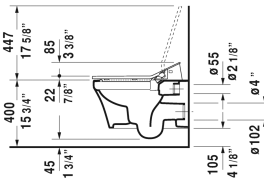

P3 Comforts Toilet wall-mounted Duravit Rimless for SensoWash® # 256159..92

| < 15" Inch > |

Toilet wall-mounted Duravit Rimless for SensoWash®	Dimension	Weight	Order number
rimless, washdown model, Durafix included, only in combination with SensoWash, connecting elements for SensoWash with concealed connections included, cUPC listed			
Colors			
00 White 20 HygieneGlaze (an antibacterial ceramic glaze that provides almost indefinite effectiveness)			
Variant			
1.6/0.8 gpf	15" x 22 1/2" Inch	54 lb	256159..92
Infobox			
Durafix for concealed fixation is included, In-wall tank & carrier and actuator plate required for installation / Refer to page XXX			
Sanitary ceramics with the special WonderGliss surface finish will remain clean and attractive-looking for a long time to come. When ordering WonderGliss please add a "1" as eleventh digit to the model number.			
Connecting set in combination with SensoWash			100691
Pre-installation set in combination with SensoWash, for in-wall carrier with horizontal support without shower toilet pre-installation/conduit pipe			005072
Noise reduction gasket for wall-mounted toilet		0.7 lb	005064
Suitable products			
SensoWash Slim shower-toilet seat for P3 Comforts* with concealed connections, remote control included, locking function via remote control, rear-, front and oscillating wash, individual adjustment of water temperature, spray wand position and water spray intensity, self-cleaning wand, with slow close, night light, seat and lid easily removable with one hand, automatic drainage in periods of prolonged disuse, on / off-button, 15 1/8" x 21 1/4" Inch		15 1/8" x 21 1/4" Inch	611400