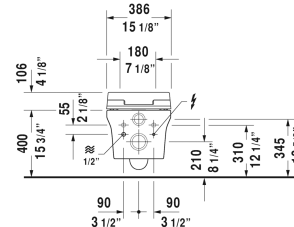

P3 Comforts Toilet wall-mounted Duravit Rimless for SensoWash® # 256159..92

| < 15" Inch > |

Toilet wall-mounted Duravit Rimless for SensoWash®	Dimension	Weight	Order number
rimless, washdown model, Durafix included, only in combination with SensoWash, connecting elements for SensoWash with concealed connections included, cUPC listed			
Colors			
00 White 20 HygieneGlaze (an antibacterial ceramic glaze that provides almost indefinite effectiveness)			
Variant			
1.6/0.8 gpf	15" x 22 1/2" Inch	54 lb	256159..92
Infobox			
Durafix for concealed fixation is included, In-wall tank & carrier and actuator plate required for installation / Refer to page XXX			
Sanitary ceramics with the special WonderGliss surface finish will remain clean and attractive-looking for a long time to come. When ordering WonderGliss please add a "1" as eleventh digit to the model number.			
Connecting set in combination with SensoWash			100691
Pre-installation set in combination with SensoWash, for in-wall carrier with horizontal support without shower toilet pre-installation/conduit pipe			005072
Noise reduction gasket for wall-mounted toilet		0.7 lb	005064
Suitable products			
SensoWash Slim shower-toilet seat for P3 Comforts* with concealed connections, remote control included, locking function via remote control, rear-, front and oscillating wash, individual adjustment of water temperature, spray wand position and water spray intensity, self-cleaning wand, with slow close, night light, seat and lid easily removable with one hand, automatic drainage in periods of prolonged disuse, on / off-button, 15 1/8" x 21 1/4" Inch		15 1/8" x 21 1/4" Inch	611400