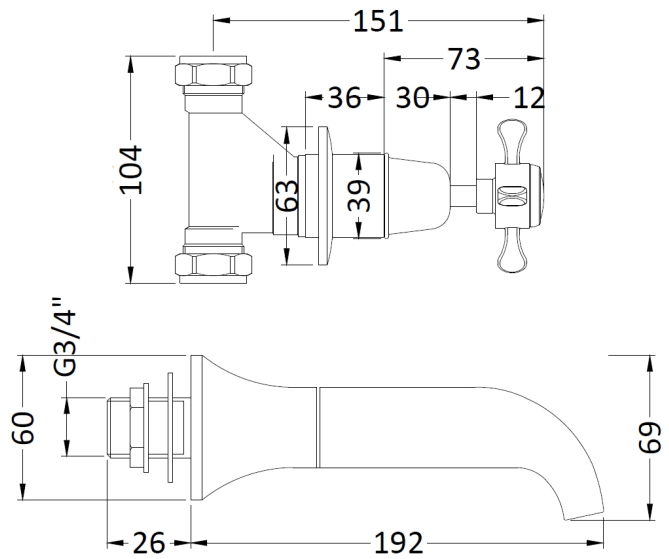

## CUSTOMER DATA SHEET - BRASSWARE

SALES CODE: BC309DX

DESCRIPTION: Topaz W/H Bath Spout & Stop Taps

### PRODUCT DIMENSIONS

Height (mm)	Width (mm)	Depth (mm)	Length (mm)	Nett Wgt Kg
69		218		2.3

### PACKAGING DIMENSIONS

Height (mm)	Width (mm)	Depth (mm)	Gross Wgt Kg
85	185	270	2.5

Colour/Finish	Chrome
Mount Type	Wall
Waste Type	Not Applicable
Flow Rates (L/min)	0.1 9.6 0.5 1 28 2 39.5 3 46.8
Pipe Size	22 mm (3/4" Bsp)
Pipe Centres	N/A