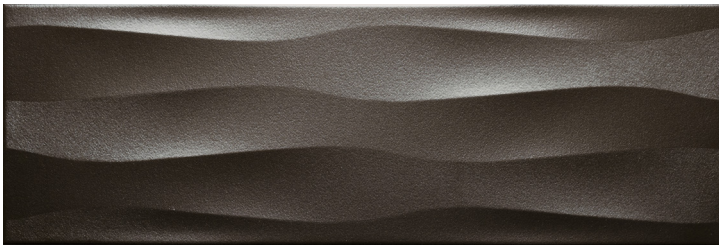

Artwork™ features dimensional wave and hexagon patterns for a design-forward artistic statement. Contemporary glossy finish and metallics in large format tiles bring heightened glamour.

ARTWORK™

Glazed Ceramic

Pearl Wave

Metal Wave

Plain White

White Mini Hexagon

Silver Mini Hexagon

<p>Sizes</p>  <p>12" x 35" 11.81" x 35.43"</p>					
	<p>Thickness</p> <p>Plain: 8mm, Wave: 25mm, Mini Hex: 10mm</p>				
	<p>Grout Joint Recommendation</p> <p>1/16"</p>				
<p>Testing</p>	<p>Breaking Strength C648</p>	<p>Chemical Resistance C650</p>	<p>Water Absorption C373</p>	<p>Scratch Hardness MOHS</p>	<p>Shade Variation Rating</p>
<p>Results*</p>	<p>≤250 lbf</p>	<p>Resistant</p>	<p>>7%</p>	<p>4</p>	<p>V1</p>