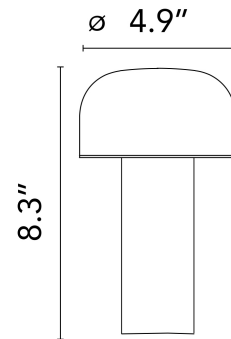

### Physical

---

Cord Length (inches)	47.24"
Construction Material	Polycarbonate
Weight	1.61 Lbs

### Dimensional Image