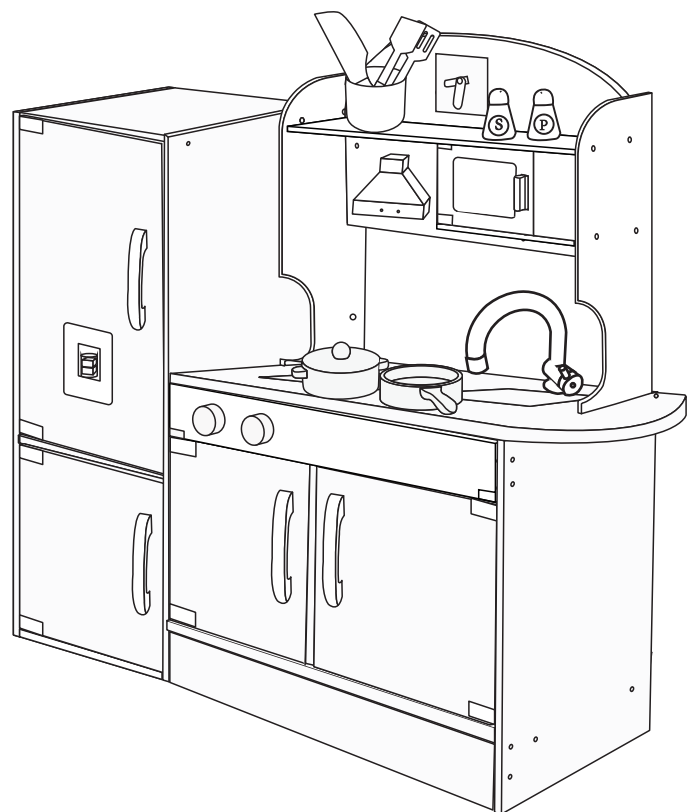

Kids Play Kitchen

WARNING!!

(Requires adult assembly)

Warning: Assembly by an adult

Kids Play Kitchen Set Installation Manual

This product is not suitable for children under 36 months of age and should be used under adult supervision; This product contains small parts, etc., which may cause accidental ingestion by children 36 months and younger. The danger of suffocation; after disassembling the package, please make sure that the plastic bag is not part of the toy itself. Keep the packaging away from babies and children vent the danger of suffocation!

1	2	3	4	5	6	7	8	9	10	11	12	13
14	15	16	17	18	19	20						
21	22	23	24	25	26	27 Support plate × 1	28 sink × 1					
29 Range hood × 1	30 handle × 4	31 Ice maker × 1	32 Faucet × 1	33 induction cooker × 1	34 Ice cubes × 2	35 plastic cup × 1						
36 Kitchenware bucket × 1	37 clock × 1	38 Saucepan × 1	39 Saucepan × 1	40 C Door shaft × 2	41 AB Door shaft × 10	42 switch × 2						
43 Hour hand × 1	44 Minute hand × 1	45 nail × 1	46 Cooking spatula × 1	47 Cooking spatula × 1	48 Knife × 1	49 Door stopper × 4						
50 Condiment bottles × 2	51 screw A × 49	52 screw B × 6	53 screw C × 12	54 screw D × 14	55 Faucet screw E × 1							

P**Q****R****S****T****U**

Please connect the refrigerator and kitchen with 51 screws.