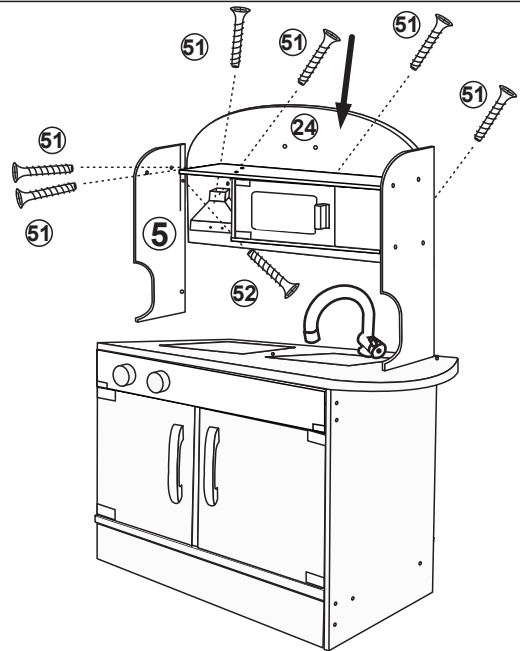

Kids Play Kitchen

WARNING!!

(Requires adult assembly)

Warning: Assembly by an adult

Kids Play Kitchen Set Installation Manual

This product is not suitable for children under 36 months of age and should be used under adult supervision; This product contains small parts, etc., which may cause accidental ingestion by children 36 months and younger. The danger of suffocation; after disassembling the package, please make sure that the plastic bag is not part of the toy itself. Keep the packaging away from babies and children vent the danger of suffocation!

1	2	3	4	5	6	7	8	9	10	11	12	13
14	15	16	17	18	19	20						
21	22	23	24	25	26	27 Support plate × 1	28 sink × 1					
29 Range hood × 1	30 handle × 4	31 Ice maker × 1	32 Faucet × 1	33 induction cooker × 1	34 Ice cubes × 2	35 plastic cup × 1						
36 Kitchenware bucket × 1	37 clock × 1	38 Saucepan × 1	39 Saucepan × 1	40 C Door shaft × 2	41 AB Door shaft × 10	42 switch × 2						
43 Hour hand × 1	44 Minute hand × 1	45 nail × 1	46 Cooking spatula × 1	47 Cooking spatula × 1	48 Knife × 1	49 Door stopper × 4						
50 Condiment bottles × 2	51 screw A × 49	52 screw B × 6	53 screw C × 12	54 screw D × 14	55 Faucet screw E × 1							

P**Q****R****S****T****U**

Please connect the refrigerator and kitchen with 51 screws.