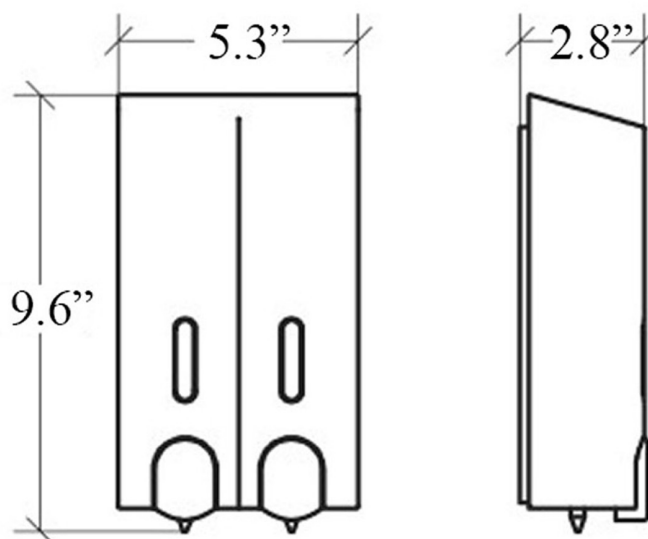

## Finishes:

 Polished Chrome

\* WS Bath Collections reserves the right to revise dimensions or information on this sheet without notice

**Collection**  
Otel

**Model |**  
Otel 53268

Dimensions Metric

*1 inch = 2.54 cm*

*1 inch = 25.4 mm*

1051 Lea Drive - Collegeville, PA 19426  
Tel. 215 513 9400 - Fax 610 831 0215

[www.ws bathcollections.com](http://www.ws bathcollections.com) - [info@ws bathcollections.com](mailto:info@ws bathcollections.com)

# Product Specs Sheets

Collection  
Otel

Model |  
Otel 53268

Dimensions Metric

*1 inch = 2.54 cm*  
*1 inch = 25.4 mm*

**WS**<sup>®</sup>  
BATH  
COLLECTIONS

1051 Lea Drive - Collegeville, PA 19426  
Tel. 215 513 9400 - Fax 610 831 0215  
[www.ws bathcollections.com](http://www.ws bathcollections.com) - [info@ws bathcollections.com](mailto:info@ws bathcollections.com)