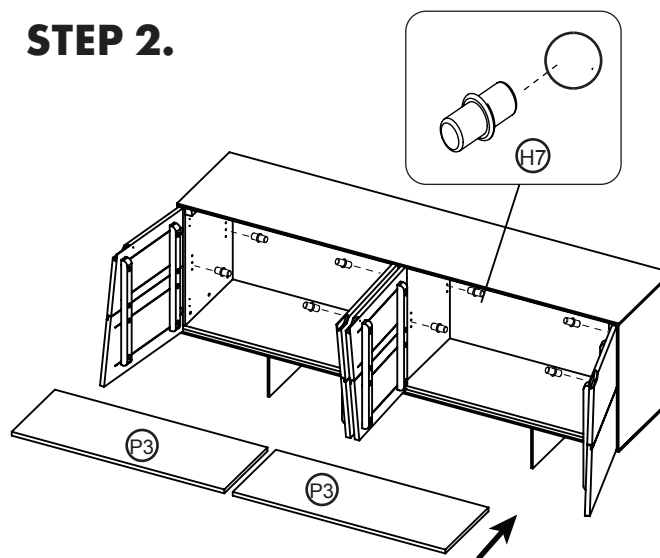

STEP 2.

STEP 3.