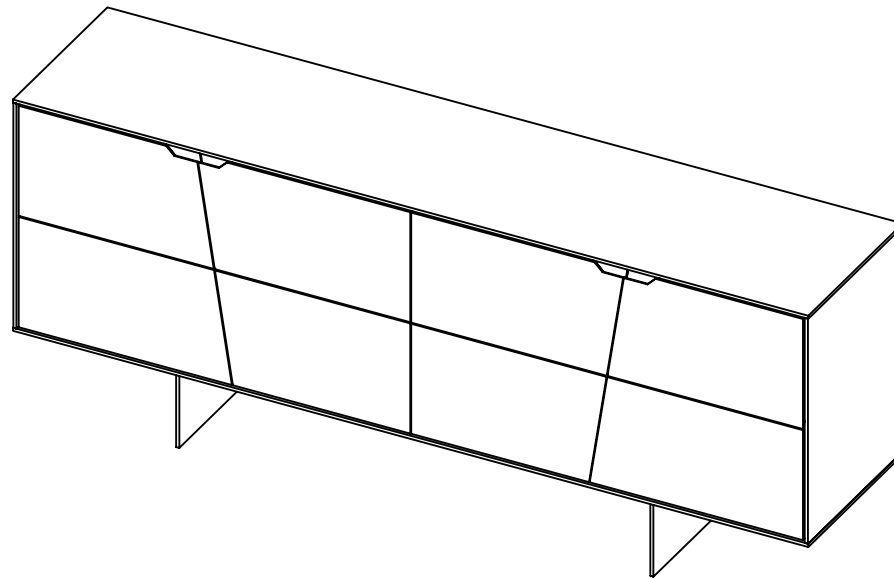

ASSEMBLY INSTRUCTIONS.

INSTINCT SIDEBOARD

THANK YOU FOR YOUR PURCHASE!

PARTS AND HARDWARE.

PARTS LIST

No.	DESCRIPTION	IMAGE	Q'TY
P1	BODY		1
P2	METAL LEGS		2
P3	SHELF		2

HARDWARE LIST

No.	DESCRIPTION	IMAGE	Q'TY
H1	BOLT (Ø8/14 x 25 MM)		12
H2	SPRING WASHER Ø8/15		12
H3	FLAT WASHER Ø8/20		12
H4	ALLEN KEY		1
H5	ANTI TIP KIT		2 SET
H6	plastic pipe (Ø12 x 25 MM)		4
H7			5

NOTES.

Thank you for purchasing this quality product! Be sure to check all packing material carefully for small part that may have come loose inside the carton during shipping.

CAUTION: The item is heavy, assembly should be performed by two people.