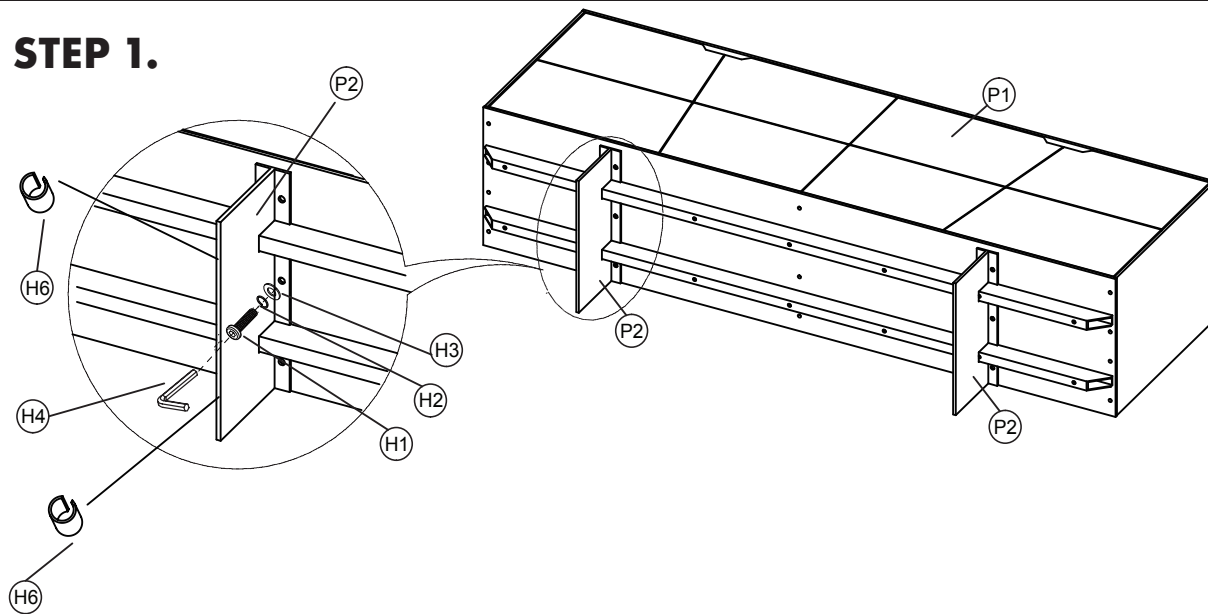

PARTS AND HARDWARE.

PARTS LIST

No.	DESCRIPTION	IMAGE	Q'TY
P1	BODY		1
P2	METAL LEGS		2
P3	SHELF		2

HARDWARE LIST

No.	DESCRIPTION	IMAGE	Q'TY
H1	BOLT (Ø8/14 x 25 MM)		12
H2	SPRING WASHER Ø8/15		12
H3	FLAT WASHER Ø8/20		12
H4	ALLEN KEY		1
H5	ANTI TIP KIT		2 SET
H6	plastic pipe (Ø12 x 25 MM)		4
H7			5

NOTES.

Thank you for purchasing this quality product! Be sure to check all packing material carefully for small part that may have come loose inside the carton during shipping.

CAUTION: The item is heavy, assembly should be performed by two people.

STEP 1.