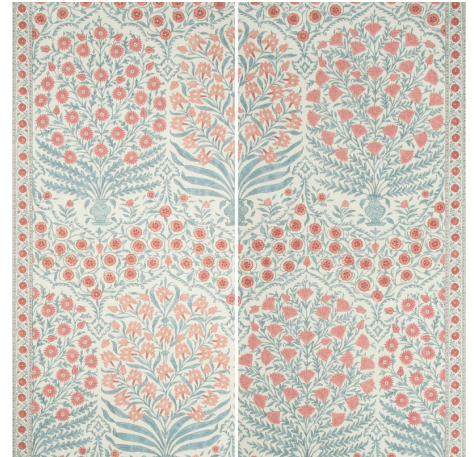

Sameera Paper - Red/Blue
SKU: P2017100.519.0

LEE JOFA

SKU: **P2017100.519.0**

Type: **Murals / Panels, Print**

Designer: **Oscar De La Renta**

Width: **54 in (137.16 cm)**

Horizontal Repeat: **54 in (137.16 cm)**

Brand: **Lee Jofa**

Finish: **Untrimmed**

Composition: **Cellulose - 75%, Polyester - 25%**

Vertical Repeat: **62 in (157.48 cm)**

Repeat UOM: **in in (0 cm)**

KRAVET INC. © 2023

kravet.com | customer.service@kravet.com | (800) 645-9068