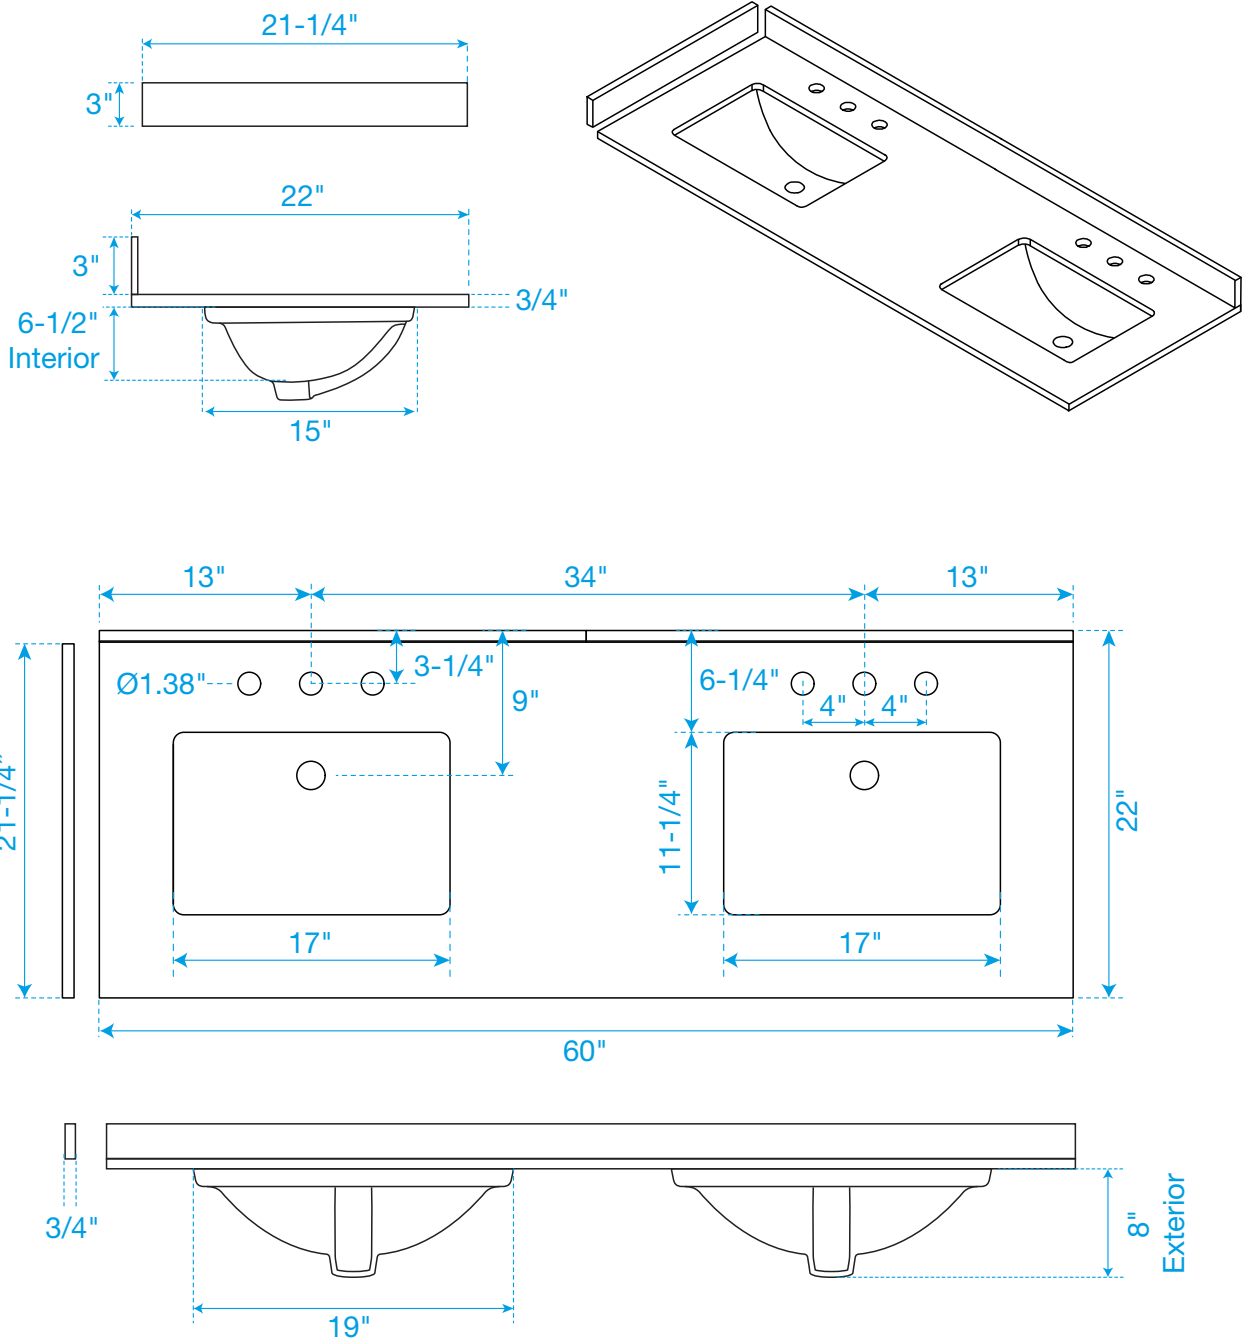

# WYNDHAM COLLECTION

Side splash is reversible.

Note: Due to high probability of breakage, the backsplash comes in two pieces, cut from the same piece. All measurements are  $\pm 1/4"$ .

WC-VCA3-60-DBL-TOP