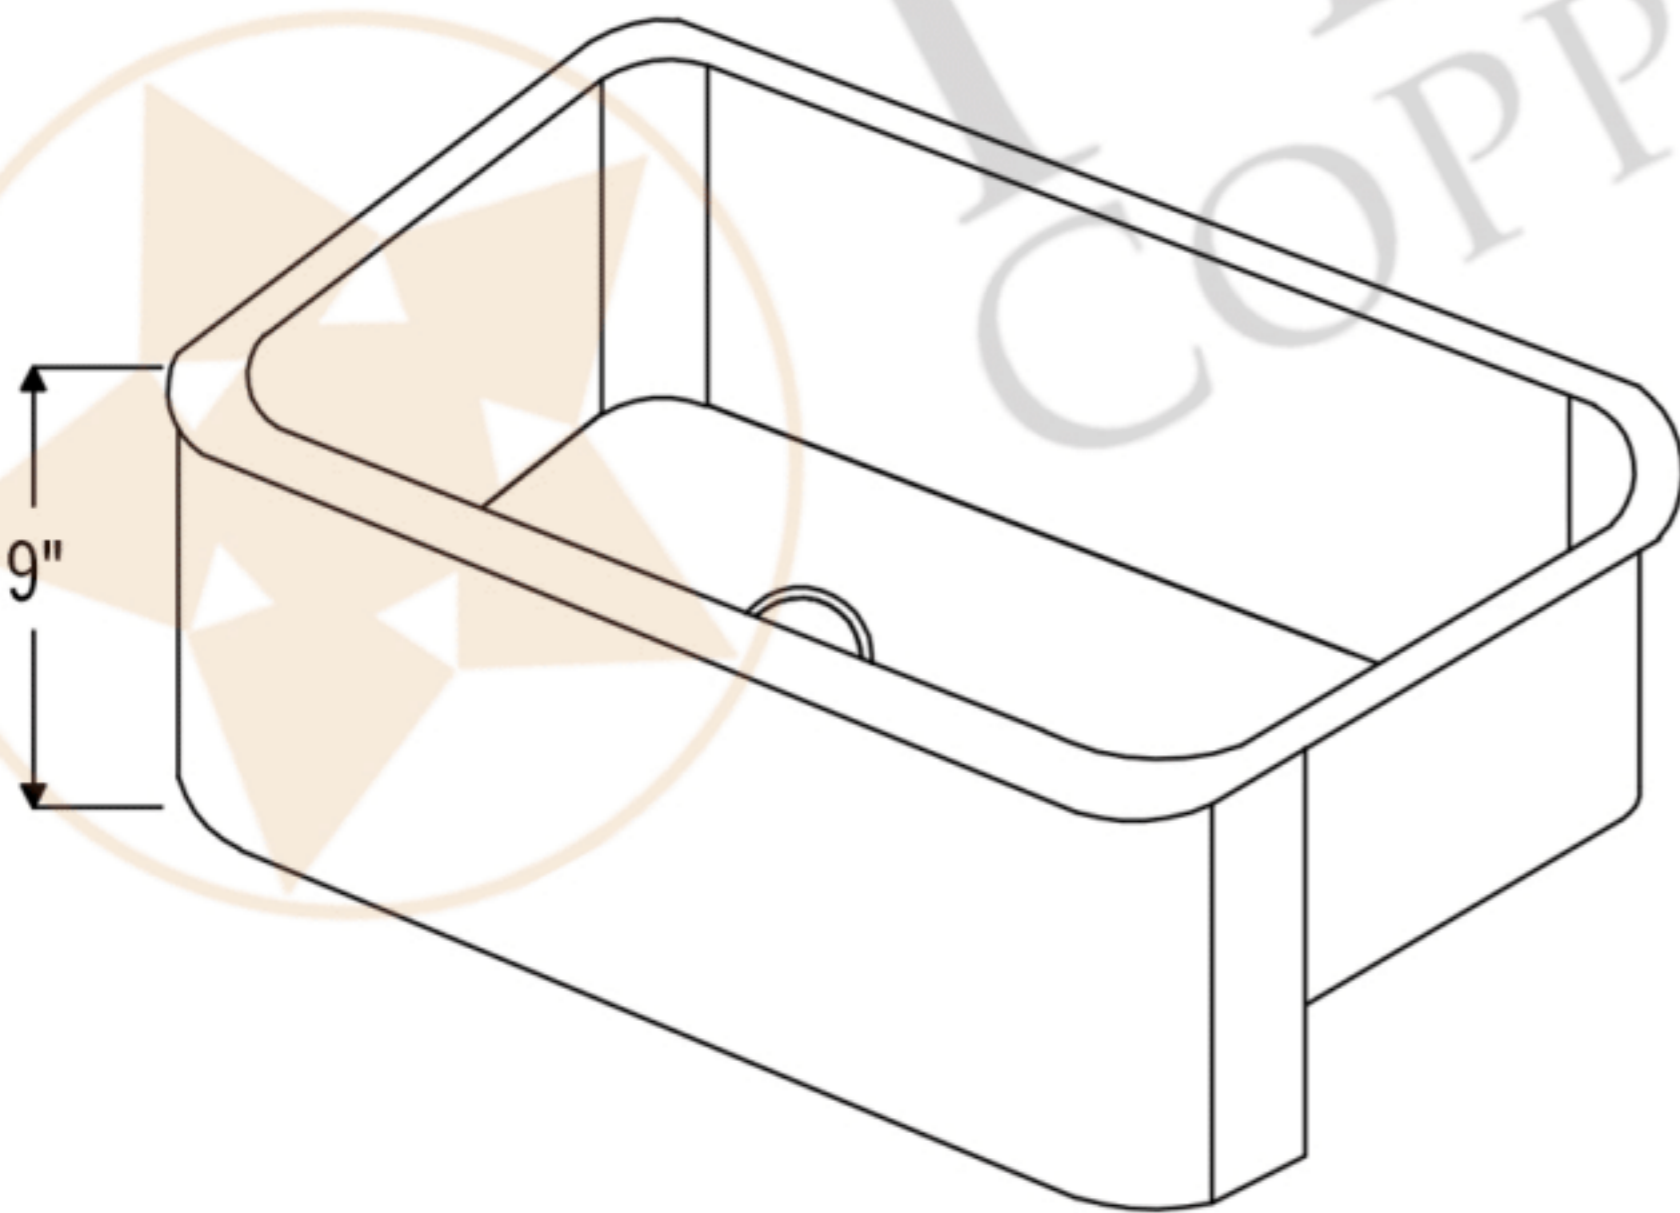

PREMIER
COPPER PRODUCTS

MODEL NUMBER: KASDB35229

- * Description: 35" Hammered Copper Kitchen Apron Single Basin Sink
- * Outer Dimension: 35" x 22" x 9"
- * Inner Dimension: 33" x 19" x 9"
- * Rim: Back, Left, Right - 1" / Front - 2"
- * Drain Opening: 3.5"
- * Finish: Oil Rubbed Bronze

CODE/STANDARD COMPLIANCE

* IAPMO/cUPC LISTED

* ORB: Oil Rubbed Bronze

THIS PRODUCT IS HAND CRAFTED, SMALL VARIANCES IN COLOR AND SIZE MAY OCCUR.
DO NOT MAKE ANY INSTALLATION CUTS UNTIL YOU RECEIVE YOUR ITEM(S).