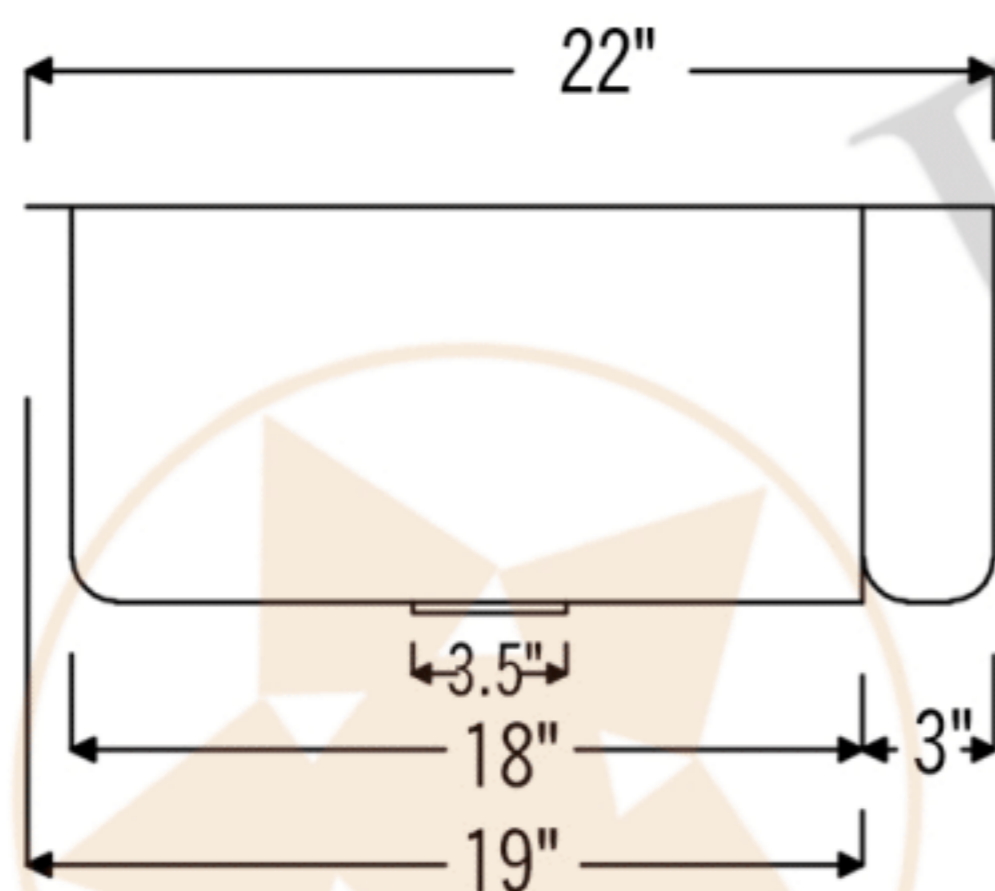

PREMIER
COPPER PRODUCTS

MODEL NUMBER: KASDB35229

- Description: 35" Hammered Copper Kitchen Apron Single Basin Sink
- Outer Dimension: 35" x 22" x 9"
- Inner Dimension: 33" x 19" x 9"
- Rim: Back, Left, Right - 1" / Front - 2"
- Drain Opening: 3.5"
- Finish: Oil Rubbed Bronze

CODE/STANDARD COMPLIANCE

* IAPMO/cUPC LISTED

* ORB: Oil Rubbed Bronze

THIS PRODUCT IS HAND CRAFTED, SMALL VARIANCES IN COLOR AND SIZE MAY OCCUR.
DO NOT MAKE ANY INSTALLATION CUTS UNTIL YOU RECEIVE YOUR ITEM(S).