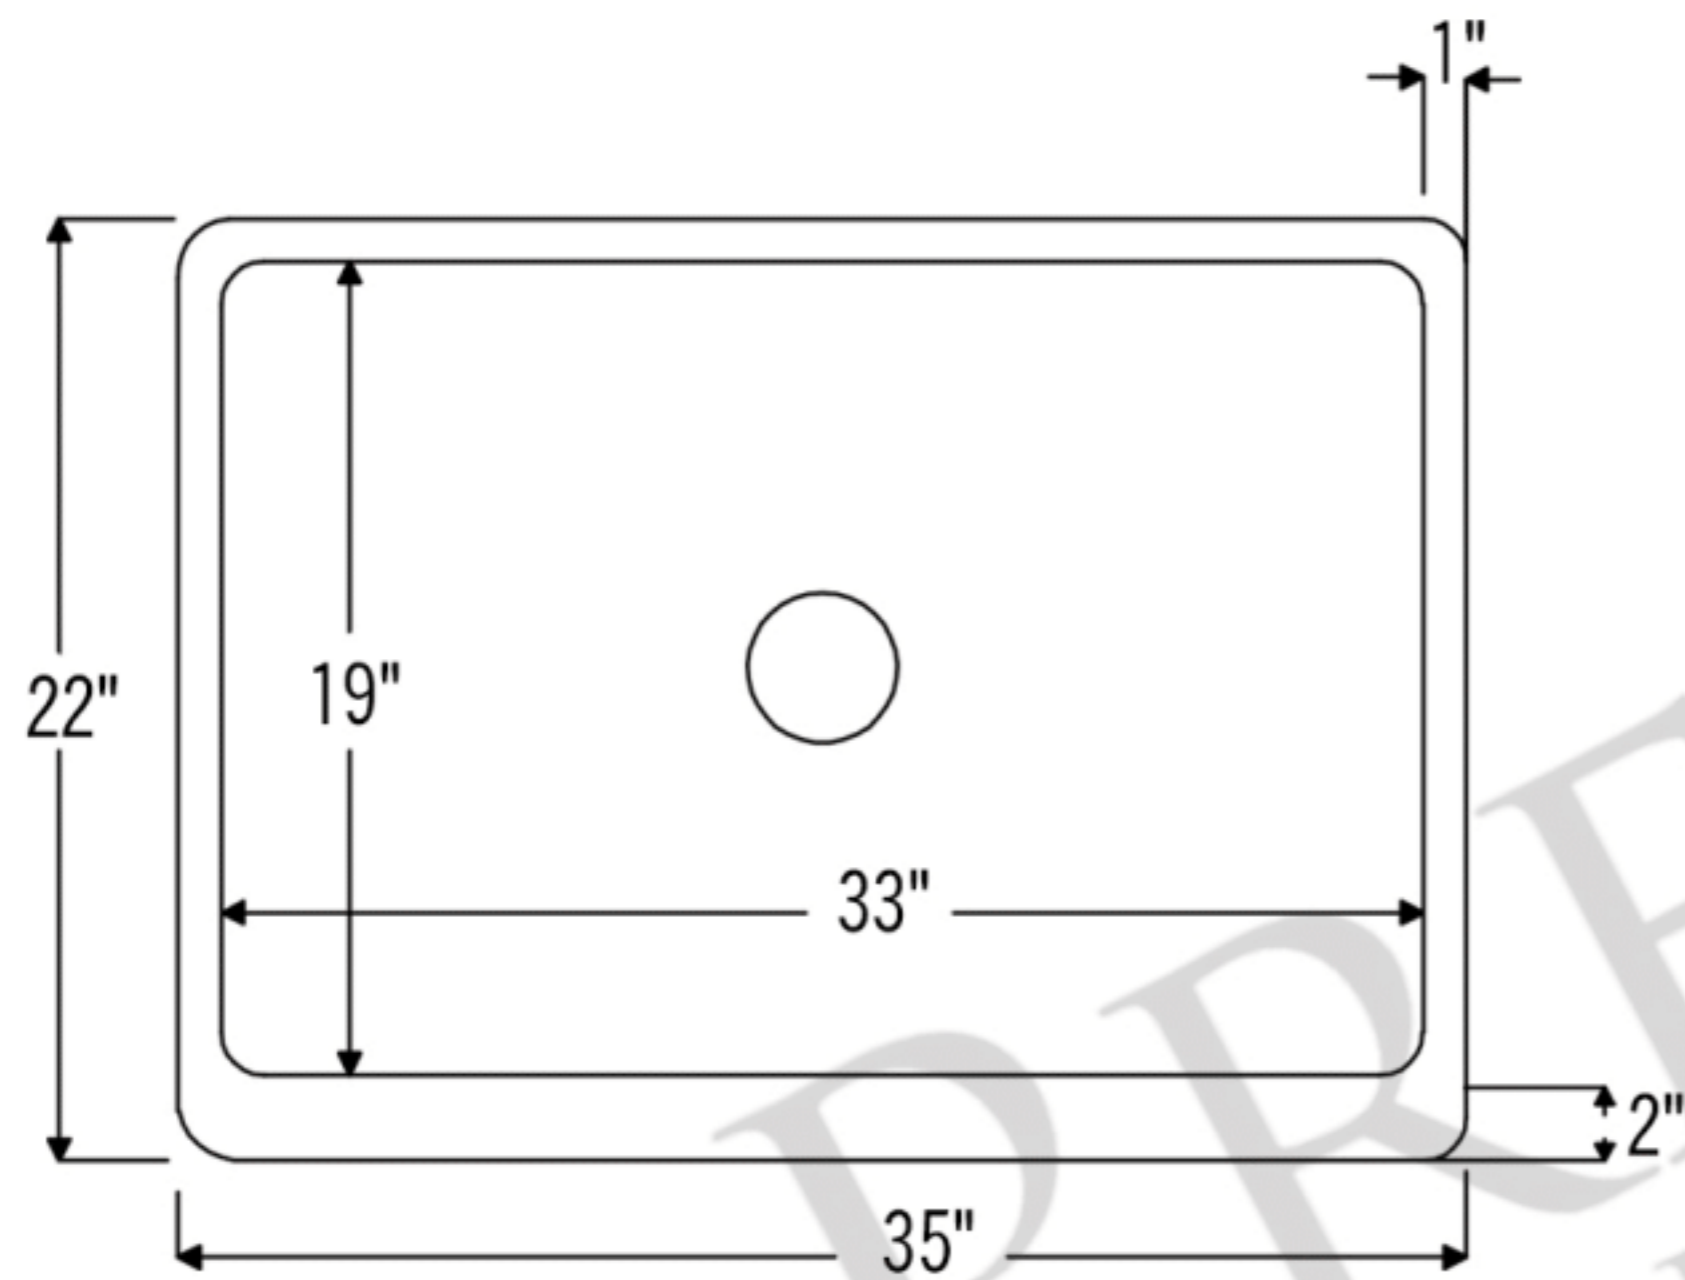

PREMIER
COPPER PRODUCTS

MODEL NUMBER: KASDB35229

- * Description: 35" Hammered Copper Kitchen Apron Single Basin Sink
- * Outer Dimension: 35" x 22" x 9"
- * Inner Dimension: 33" x 19" x 9"
- * Rim: Back, Left, Right - 1" / Front - 2"
- * Drain Opening: 3.5"
- * Finish: Oil Rubbed Bronze

CODE/STANDARD COMPLIANCE

* IAPMO/cUPC LISTED

* ORB: Oil Rubbed Bronze

THIS PRODUCT IS HAND CRAFTED, SMALL VARIANCES IN COLOR AND SIZE MAY OCCUR.
DO NOT MAKE ANY INSTALLATION CUTS UNTIL YOU RECEIVE YOUR ITEM(S).