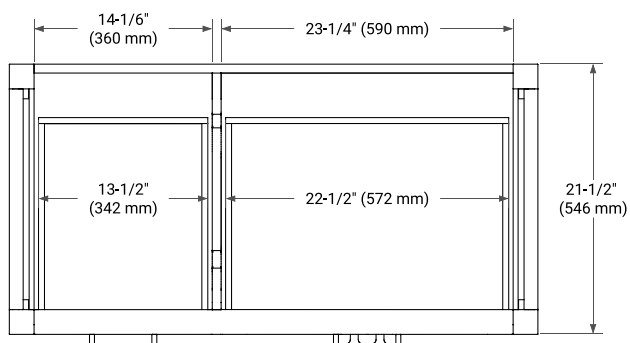

42" RIGHT OFFSET CABINET

BASE CABINET DIMENSIONS

42" W x 21.5" D x 34.5" H

FEATURES

- Solid wood frame & plywood panels
- Dovetail drawers and joints
- Soft closing doors & drawers

HARDWARE FINISHES*

Brushed Nickel Satin Brass Matte Black Polished Chrome

PLAN VIEW

43" RIGHT RECTANGLE SINK COUNTERTOP WITH 0.75 IN. THICKNESS

OVERALL DIMENSIONS

43" W x 22" D x 0.75" H

COUNTERTOP OPTIONS

Carrara Marble

FEATURES

- Solid countertop with mitered edges & seams
- Undermount white rectangular sink
- Pre-drilled for 8" widespread faucet

INCLUDED

- Countertop
- Matching Backsplash
- Rectangle Sink

COUNTERTOP PLAN VIEW

EDGE SIDE VIEW

THREE DIMENSIONAL COUNTERTOP VIEW