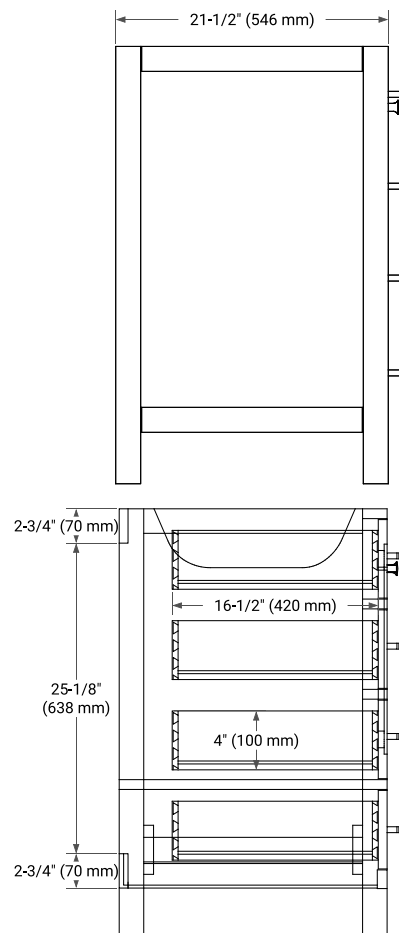

42" RIGHT OFFSET CABINET

BASE CABINET DIMENSIONS

42" W x 21.5" D x 34.5" H

FEATURES

- Solid wood frame & plywood panels
- Dovetail drawers and joints
- Soft closing doors & drawers

HARDWARE FINISHES*

Brushed Nickel Satin Brass Matte Black Polished Chrome

PLAN VIEW

43" RIGHT RECTANGLE SINK COUNTERTOP WITH 0.75 IN. THICKNESS

OVERALL DIMENSIONS

43" W x 22" D x 0.75" H

COUNTERTOP OPTIONS

Carrara Marble

FEATURES

- Solid countertop with mitered edges & seams
- Undermount white rectangular sink
- Pre-drilled for 8" widespread faucet

INCLUDED

- Countertop
- Matching Backsplash
- Rectangle Sink

COUNTERTOP PLAN VIEW

EDGE SIDE VIEW

THREE DIMENSIONAL COUNTERTOP VIEW