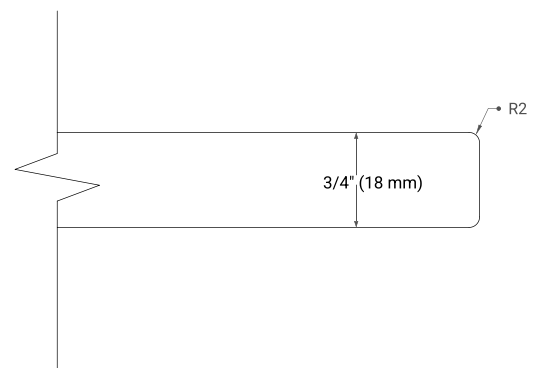

PLAN VIEW

43" RIGHT RECTANGLE SINK COUNTERTOP WITH 0.75 IN. THICKNESS

OVERALL DIMENSIONS

43" W x 22" D x 0.75" H

COUNTERTOP OPTIONS

Carrara Marble

FEATURES

- Solid countertop with mitered edges & seams
- Undermount white rectangular sink
- Pre-drilled for 8" widespread faucet

INCLUDED

- Countertop
- Matching Backsplash
- Rectangle Sink

COUNTERTOP PLAN VIEW

EDGE SIDE VIEW

THREE DIMENSIONAL COUNTERTOP VIEW