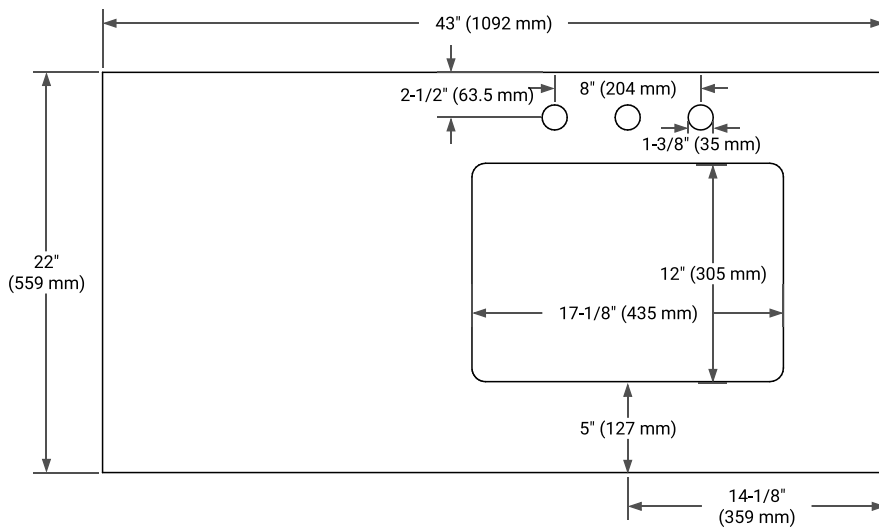

42" RIGHT OFFSET CABINET

BASE CABINET DIMENSIONS

42" W x 21.5" D x 34.5" H

FEATURES

- Solid wood frame & plywood panels
- Dovetail drawers and joints
- Soft closing doors & drawers

HARDWARE FINISHES*

Brushed Nickel Satin Brass Matte Black Polished Chrome

PLAN VIEW

43" RIGHT RECTANGLE SINK COUNTERTOP WITH 0.75 IN. THICKNESS

OVERALL DIMENSIONS

43" W x 22" D x 0.75" H

COUNTERTOP OPTIONS

Carrara Marble

FEATURES

- Solid countertop with mitered edges & seams
- Undermount white rectangular sink
- Pre-drilled for 8" widespread faucet

INCLUDED

- Countertop
- Matching Backsplash
- Rectangle Sink

COUNTERTOP PLAN VIEW

EDGE SIDE VIEW

THREE DIMENSIONAL COUNTERTOP VIEW