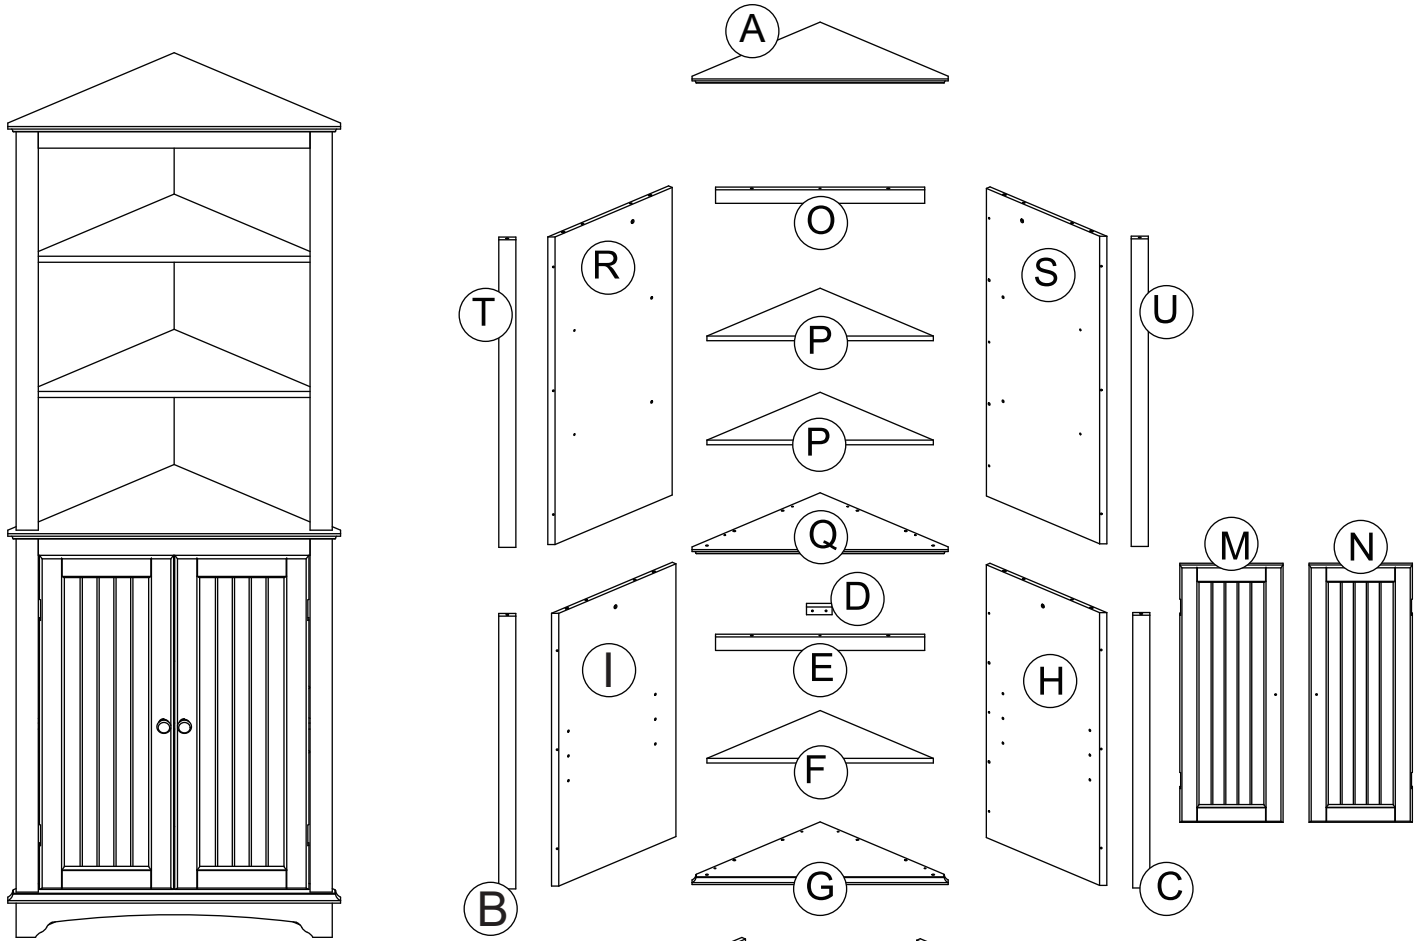

Top:	10 lbs (4.55 kg)
Other shelves:	25 lbs (11.36 kg)

PARTS LIST

Contents:

Before getting started, ensure the package contains the following components:

1:00

 1 × 8	 2 × 8	 3 × 29	 4 × 10	 5 × 2	 $\Phi 4$ x 18mm 6 × 2	 7 × 4
 8 × 4	 $\Phi 3$ x 12mm 9 × 20	 10 × 1	 11 × 2	 $\Phi 4$ x 20mm 12 × 16	 $\Phi 4$ x 35mm 13 × 20	 $\Phi 4$ x 30mm 14 × 2
 $\Phi 4$ x 45mm 15 × 8	 $\Phi 4$ x 60mm 16 × 4	 17 × 4				