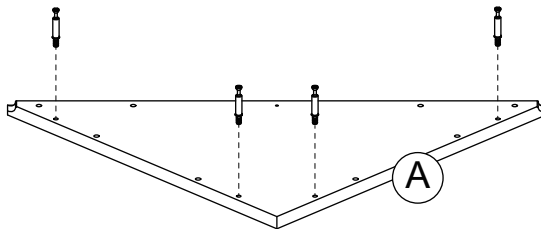

Top:	10 lbs (4.55 kg)
Other shelves:	25 lbs (11.36 kg)

PARTS LIST

Contents:

Before getting started, ensure the package contains the following components:

1:00

 1 × 8	 2 × 8	 3 × 29	 4 × 10	 5 × 2	 $\Phi 4$ x 18mm 6 × 2	 7 × 4
 8 × 4	 $\Phi 3$ x 12mm 9 × 20	 10 × 1	 11 × 2	 $\Phi 4$ x 20mm 12 × 16	 $\Phi 4$ x 35mm 13 × 20	 $\Phi 4$ x 30mm 14 × 2
 $\Phi 4$ x 45mm 15 × 8	 $\Phi 4$ x 60mm 16 × 4	 17 × 4				

ASSEMBLY INSTRUCTION

1

2

ASSEMBLY INSTRUCTION

3

4

ASSEMBLY INSTRUCTION

5