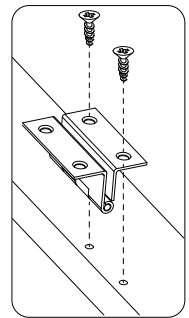

Top:	10 lbs (4.55 kg)
Other shelves:	25 lbs (11.36 kg)

PARTS LIST

Contents:

Before getting started, ensure the package contains the following components:

1:00

 1 × 8	 2 × 8	 3 × 29	 4 × 10	 5 × 2	 $\Phi 4$ x 18mm 6 × 2	 7 × 4
 8 × 4	 $\Phi 3$ x 12mm 9 × 20	 10 × 1	 11 × 2	 $\Phi 4$ x 20mm 12 × 16	 $\Phi 4$ x 35mm 13 × 20	 $\Phi 4$ x 30mm 14 × 2
 $\Phi 4$ x 45mm 15 × 8	 $\Phi 4$ x 60mm 16 × 4	 17 × 4				

Cam Lock Fastening System

6

ASSEMBLY INSTRUCTION

7

8

ASSEMBLY INSTRUCTION

9

③ × 2