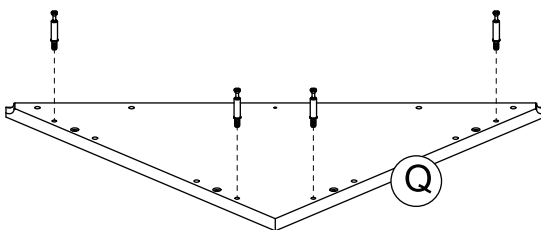

Top:	10 lbs (4.55 kg)
Other shelves:	25 lbs (11.36 kg)

PARTS LIST

Contents:

Before getting started, ensure the package contains the following components:

1:00

 1 × 8	 2 × 8	 3 × 29	 4 × 10	 5 × 2	 $\Phi 4$ x 18mm 6 × 2	 7 × 4
 8 × 4	 $\Phi 3$ x 12mm 9 × 20	 10 × 1	 11 × 2	 $\Phi 4$ x 20mm 12 × 16	 $\Phi 4$ x 35mm 13 × 20	 $\Phi 4$ x 30mm 14 × 2
 $\Phi 4$ x 45mm 15 × 8	 $\Phi 4$ x 60mm 16 × 4	 17 × 4				

ASSEMBLY INSTRUCTION

1

2

ASSEMBLY INSTRUCTION

3

4

ASSEMBLY INSTRUCTION

5