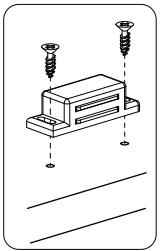

Top:	10 lbs (4.55 kg)
Other shelves:	25 lbs (11.36 kg)

PARTS LIST

Contents:

Before getting started, ensure the package contains the following components:

1:00

 1 × 8	 2 × 8	 3 × 29	 4 × 10	 5 × 2	 $\Phi 4$ x 18mm 6 × 2	 7 × 4
 8 × 4	 $\Phi 3$ x 12mm 9 × 20	 10 × 1	 11 × 2	 $\Phi 4$ x 20mm 12 × 16	 $\Phi 4$ x 35mm 13 × 20	 $\Phi 4$ x 30mm 14 × 2
 $\Phi 4$ x 45mm 15 × 8	 $\Phi 4$ x 60mm 16 × 4	 17 × 4				

Cam Lock Fastening System

6

ASSEMBLY INSTRUCTION

7

8

ASSEMBLY INSTRUCTION

9

③ × 2