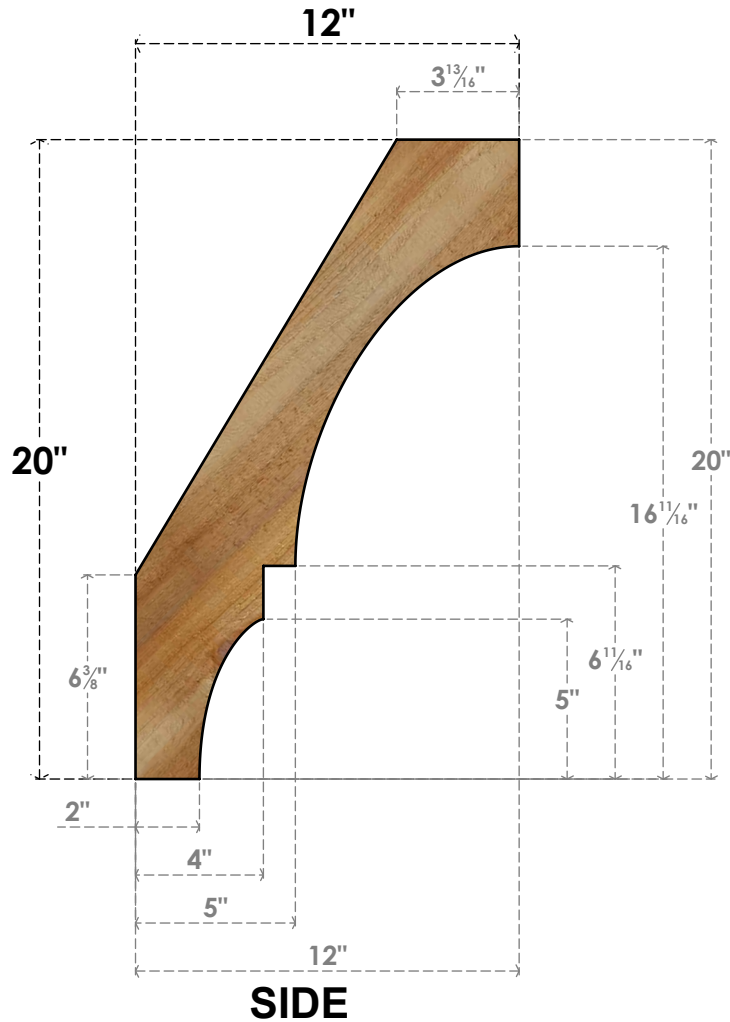

BRC06X12X20BOA00RWR

6"W X 12"D X 20"H BALBOA ROUGH SAWN BRACE, WESTERN RED CEDAR

EKENA MILLWORK
 2300 WEST MAIN ST.
 CLARKSVILLE, TX 75426
 TOLL FREE: 866-607-0453
 WWW.EKENAMILLWORK.COM

NOTES

1. INSTALLATION TO BE COMPLETED IN ACCORDANCE WITH MANUFACTURER'S SPECIFICATIONS.
2. DRAWING MAY NOT BE TO SCALE
3. THIS DRAWING IS INTENDED FOR DESIGN AND PLANNING PURPOSES ONLY.
4. ALL INFORMATION CONTAINED HEREIN WAS CURRENT AT THE TIME OF DEVELOPMENT BUT MUST BE REVIEWED AND APPROVED BY THE PRODUCT MANUFACTURER TO BE CONSIDERED ACCURATE.
5. PRODUCTS ARE NOT KILN DRIED. THIS ITEM IS UNIQUE AND WILL CONTAIN THE NATURAL VARIATIONS THAT THE WOOD SPECIES OFFERS. THIS MAY RESULT IN VARIATIONS UP TO 1/4"