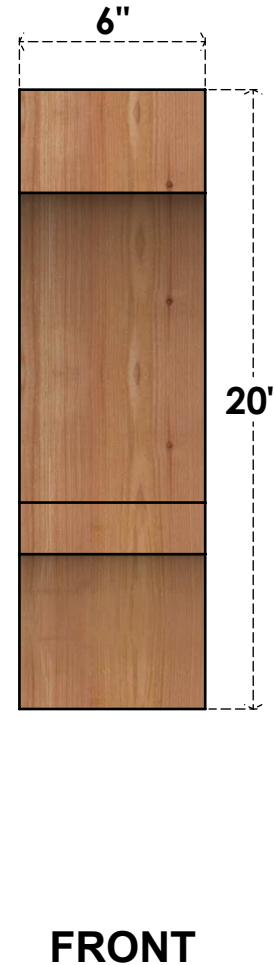

BRC06X12X20BOA00RWR

6"W X 12"D X 20"H BALBOA ROUGH SAWN BRACE, WESTERN RED CEDAR

EKENA MILLWORK
 2300 WEST MAIN ST.
 CLARKSVILLE, TX 75426
 TOLL FREE: 866-607-0453
 WWW.EKENAMILLWORK.COM

NOTES

1. INSTALLATION TO BE COMPLETED IN ACCORDANCE WITH MANUFACTURER'S SPECIFICATIONS.
2. DRAWING MAY NOT BE TO SCALE
3. THIS DRAWING IS INTENDED FOR DESIGN AND PLANNING PURPOSES ONLY.
4. ALL INFORMATION CONTAINED HEREIN WAS CURRENT AT THE TIME OF DEVELOPMENT BUT MUST BE REVIEWED AND APPROVED BY THE PRODUCT MANUFACTURER TO BE CONSIDERED ACCURATE.
5. PRODUCTS ARE NOT KILN DRIED. THIS ITEM IS UNIQUE AND WILL CONTAIN THE NATURAL VARIATIONS THAT THE WOOD SPECIES OFFERS. THIS MAY RESULT IN VARIATIONS UP TO 1/4"