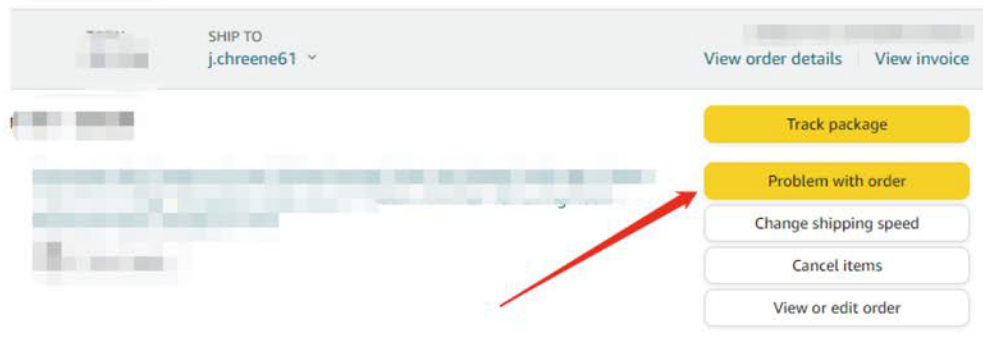

【Kindly Remeber】

If the products you receive in this package are not all of the items you purchased, please be patient. The rest of the products will be delivered by other packages. If you would like to know where the rest of the package has arrived, please contact us. We will get back to you within 12 hours.

Please feel free to contact us if there any damage caused in transit. And do not return the product without communication. That's very important for us. Thank you for your understanding.

You can contact us in the following ways :

1. Find your order in the list and Select **【Problem with order】** .