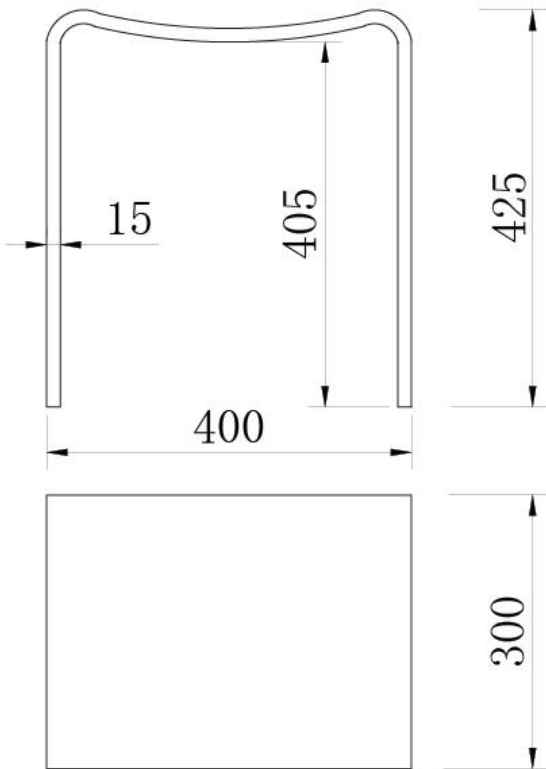

Stool

Technical Specifications

Parts Included	QTY
A - Stool	1

A

Description	Finish	Weight (lb)	WxHxD (mm)	WxHxD (Inches)	Material Type
Stool	White	26	400 x 425 x 300	15.75 x 16.75 x 12	Acrylic
Stool	Black	26	400 x 425 x 300	15.75 x 16.75 x 12	Acrylic

Weight Limit: 150kg/330lbs
