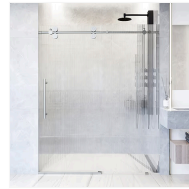

Gemello 60x74 Left
Sliding Shower Do...