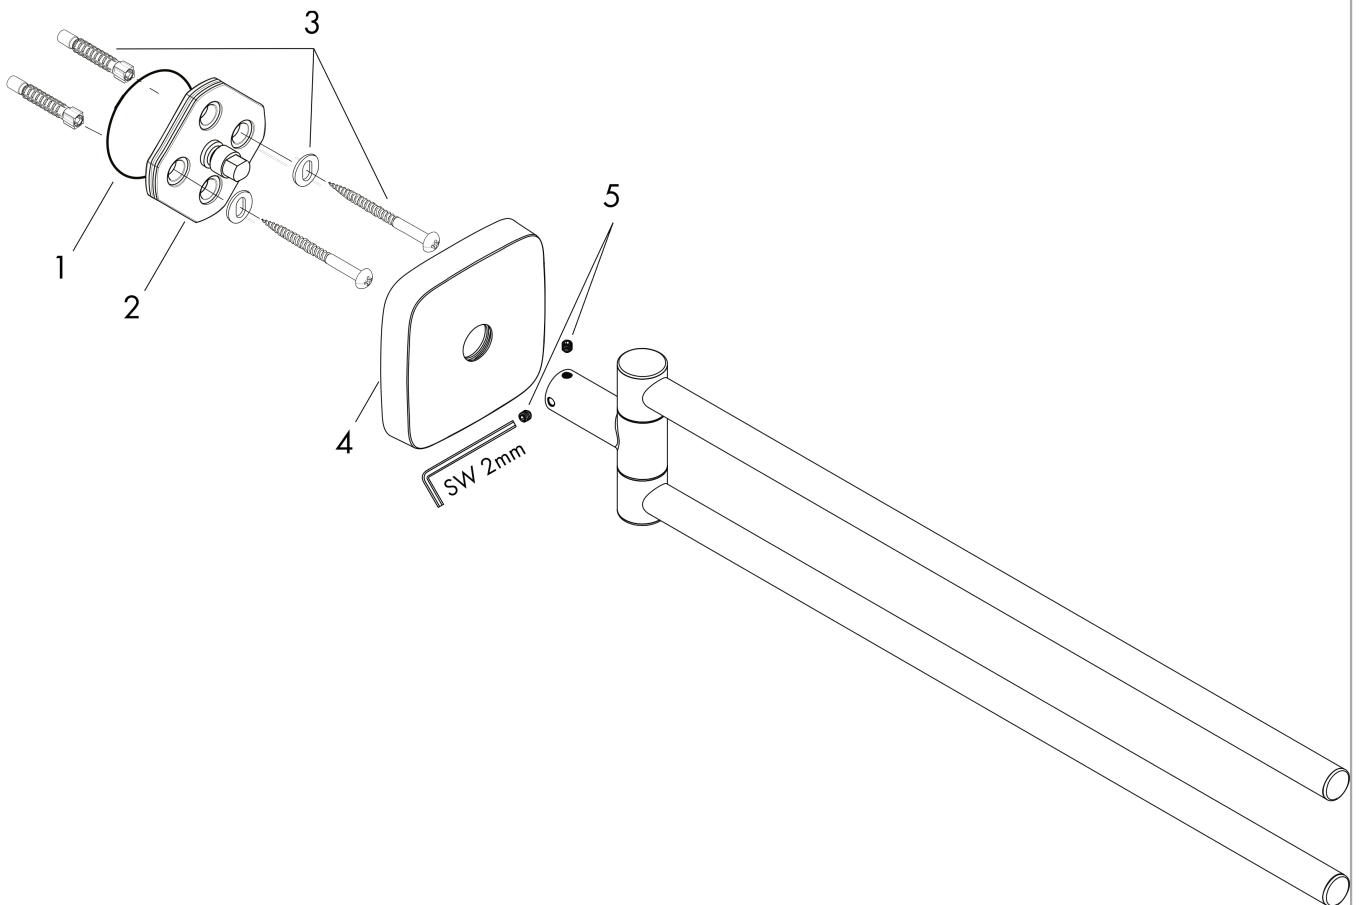

**PuraVida
Dual Towel Bar**

Finishes : **chrome** Part no. : **41512000**

Description

Features

- Wall-mounted
- Brass
- Metal holder
- Arms swivel independently
- with mounting material
- concealed fastening
- Diameter of drilled hole: 6 mm

Item details

List Price \$ 213.00

Product image

Scale drawing

PuraVida
Dual Towel Bar
Finishes : **chrome**

Part no. : **41512000**

Exploded drawing

Year of production: >07/09

PuraVida

Dual Towel Bar

Finishes : **chrome** Part no. : **41512000**

Spare parts list

Year of production: >07/09

Pos.	Description	Part no.	Price	PU
1	O-ring 45x2,5	98432000	-	1
2	support element	98539000	-	1
3	mounting set	96179000	-	1
4	escutcheon	95374000	-	1
5	hollow set screw M4x4	98540000	-	1