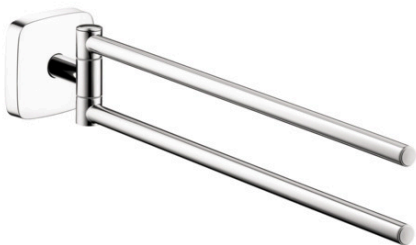

**PuraVida
Dual Towel Bar**

Finishes : **chrome** Part no. : **41512000**

Description

Features

- Wall-mounted
- Brass
- Metal holder
- Arms swivel independently
- with mounting material
- concealed fastening
- Diameter of drilled hole: 6 mm

Item details

List Price \$ 213.00

Product image

Scale drawing

PuraVida
Dual Towel Bar
Finishes : **chrome**

Part no. : **41512000**

Exploded drawing

Year of production: >07/09

PuraVida

Dual Towel Bar

Finishes : **chrome** Part no. : **41512000**

Spare parts list

Year of production: >07/09

Pos.	Description	Part no.	Price	PU
1	O-ring 45x2,5	98432000	-	1
2	support element	98539000	-	1
3	mounting set	96179000	-	1
4	escutcheon	95374000	-	1
5	hollow set screw M4x4	98540000	-	1