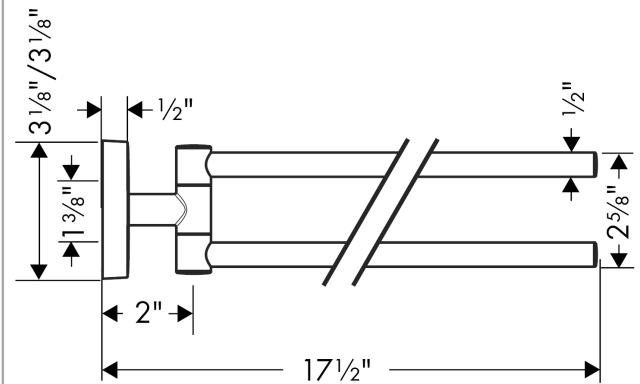

**PuraVida
Dual Towel Bar**

Finishes : **chrome** Part no. : **41512000**

Description

Features

- Wall-mounted
- Brass
- Metal holder
- Arms swivel independently
- with mounting material
- concealed fastening
- Diameter of drilled hole: 6 mm

Item details

List Price \$ 213.00

Product image

Scale drawing

PuraVida
Dual Towel Bar
Finishes : **chrome**

Part no. : **41512000**

Exploded drawing

Year of production: >07/09

PuraVida

Dual Towel Bar

Finishes : **chrome** Part no. : **41512000**

Spare parts list

Year of production: >07/09

Pos.	Description	Part no.	Price	PU
1	O-ring 45x2,5	98432000	-	1
2	support element	98539000	-	1
3	mounting set	96179000	-	1
4	escutcheon	95374000	-	1
5	hollow set screw M4x4	98540000	-	1