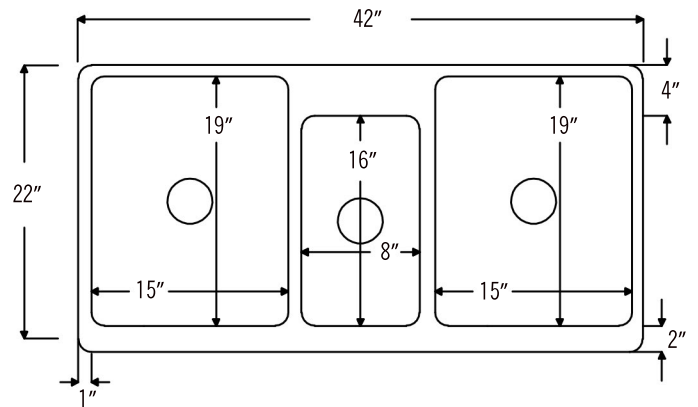

\* ORB: Oil Rubbed Bronze

**SINK DETAILS (Model# KATDB422210)**

- \* 42" Hammered Copper Kitchen Apron Triple Basin Sink
- \* Color: Oil Rubbed Bronze
- \* Outer Dimension: 42" x 22" x 10"
- \* Inner Dimension: L: 15" x 19" x 10" / C: 8" x 16" x 8" / R: 15" x 19" x 10"
- \* Rim: 1" Left, Right | 4" Back | 2" Apron Front
- \* Faucet Mounting Area: 10" x 4"
- \* Dividers: 1" Wide (Optimized)
- \* Drain Opening: 3.5" Standard
- \* Material Gauge: 14
- \* CODE / STANDARD COMPLIANCE: IAPMO / cUPC LISTED

### DRAIN #1 DETAILS (Model# D-130ORB)

- \* 3.5" Deluxe Garbage Disposal Drain w/ Basket
- \* Color: Oil Rubbed Bronze
- \* Outer Dimension: 4.5" x 2.25"
- \* Inner Dimension: 3.5"
- \* Installation Type: Insinkerator Brand Compatible
- \* Material: Brass
- \* Prop 65 Compliant

### DRAIN #2 & #3 DETAILS (Model# D-132ORB)

- \* 3.5" Kitchen, Prep, Bar Basket Strainer Drain
- \* Color: Oil Rubbed Bronze
- \* Outer Dimension: 4.5" x 3"
- \* Inner Dimension: 3.5"
- \* Installation Type: Compression
- \* Material: Brass/PVC
- \* Prop 65 Compliant

### SILICONE DETAILS (Model# C900-ORB)

- \* Neutral Cure Installation Silicone
- \* Size: 4.7 OZ
- \* Matches a Variety of Different Styled Sinks and Drains