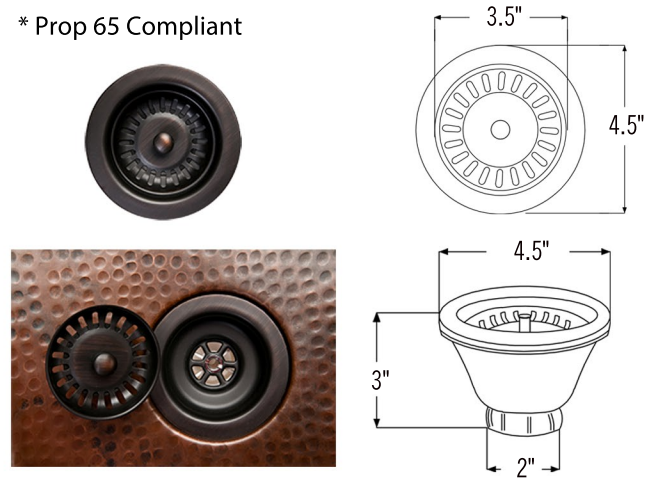

DRAIN #2 & #3 DETAILS (Model# D-132ORB)

- 3.5" Kitchen, Prep, Bar Basket Strainer Drain
- Color: Oil Rubbed Bronze
- Outer Dimension: 4.5" x 3"
- Inner Dimension: 3.5"
- Installation Type: Compression
- Material: Brass/PVC
- Prop 65 Compliant