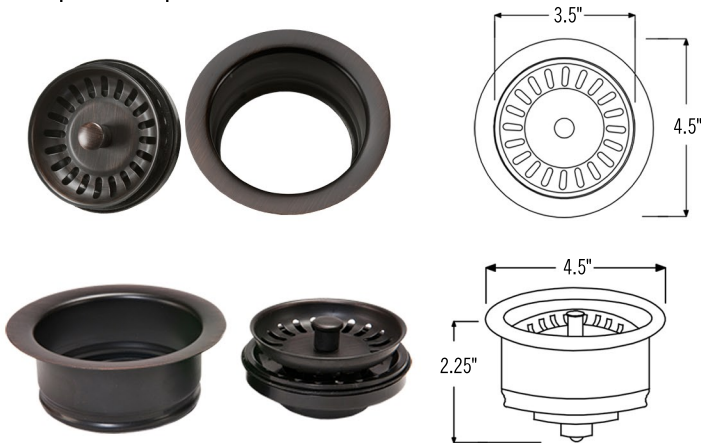

PACKAGE INCLUDES THE FOLLOWING ITEMS:

- 42" Hammered Copper Kitchen Apron Triple Basin Sink (Model# KATDB422210)
- 3.5" Garbage Disposal Drain w/ Basket / ORB Finish (Model# D-130ORB)
- (2) - 3.5" Kitchen Basket Strainer Drain / ORB Finish (Model# D-132ORB)
- Oil Rubbed Bronze Installation Silicone (Model# C900-ORB)
- Copper Sink Wax (Model# W900-WAX)

* ORB: Oil Rubbed Bronze

DRAIN #1 DETAILS (Model# D-130ORB)

- 3.5" Deluxe Garbage Disposal Drain w/ Basket
- Color: Oil Rubbed Bronze
- Outer Dimension: 4.5" x 2.25"
- Inner Dimension: 3.5"
- Installation Type: Insinkerator Brand Compatible
- Material: Brass
- Prop 65 Compliant