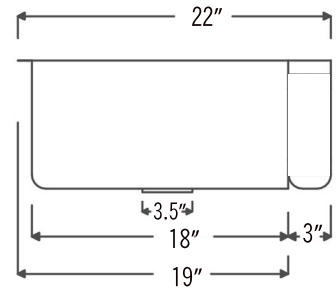

\* ORB: Oil Rubbed Bronze

**SINK DETAILS (Model# KATDB422210)**

- \* 42" Hammered Copper Kitchen Apron Triple Basin Sink
- \* Color: Oil Rubbed Bronze
- \* Outer Dimension: 42" x 22" x 10"
- \* Inner Dimension: L: 15" x 19" x 10" / C: 8" x 16" x 8" / R: 15" x 19" x 10"
- \* Rim: 1" Left, Right | 4" Back | 2" Apron Front
- \* Faucet Mounting Area: 10" x 4"
- \* Dividers: 1" Wide (Optimized)
- \* Drain Opening: 3.5" Standard
- \* Material Gauge: 14
- \* CODE / STANDARD COMPLIANCE: IAPMO / cUPC LISTED

### SILICONE DETAILS (Model# C900-ORB)

- \* Neutral Cure Installation Silicone
- \* Size: 4.7 OZ
- \* Matches a Variety of Different Styled Sinks and Drains