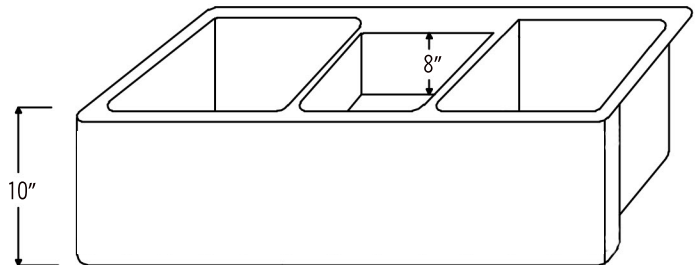

**PACKAGE INCLUDES THE FOLLOWING ITEMS:**

- \* 42" Hammered Copper Kitchen Apron Triple Basin Sink (Model# KATDB422210)
- \* 3.5" Garbage Disposal Drain w/ Basket / ORB Finish (Model# D-130ORB)
- \* (2) - 3.5" Kitchen Basket Strainer Drain / ORB Finish (Model# D-132ORB)
- \* Oil Rubbed Bronze Installation Silicone (Model# C900-ORB)
- \* Copper Sink Wax (Model# W900-WAX)

\* ORB: Oil Rubbed Bronze

**SINK DETAILS (Model# KATDB422210)**

- \* 42" Hammered Copper Kitchen Apron Triple Basin Sink
- \* Color: Oil Rubbed Bronze
- \* Outer Dimension: 42" x 22" x 10"
- \* Inner Dimension: L: 15" x 19" x 10" / C: 8" x 16" x 8" / R: 15" x 19" x 10"
- \* Rim: 1" Left, Right | 4" Back | 2" Apron Front
- \* Faucet Mounting Area: 10" x 4"
- \* Dividers: 1" Wide (Optimized)
- \* Drain Opening: 3.5" Standard
- \* Material Gauge: 14
- \* CODE / STANDARD COMPLIANCE: IAPMO / cUPC LISTED