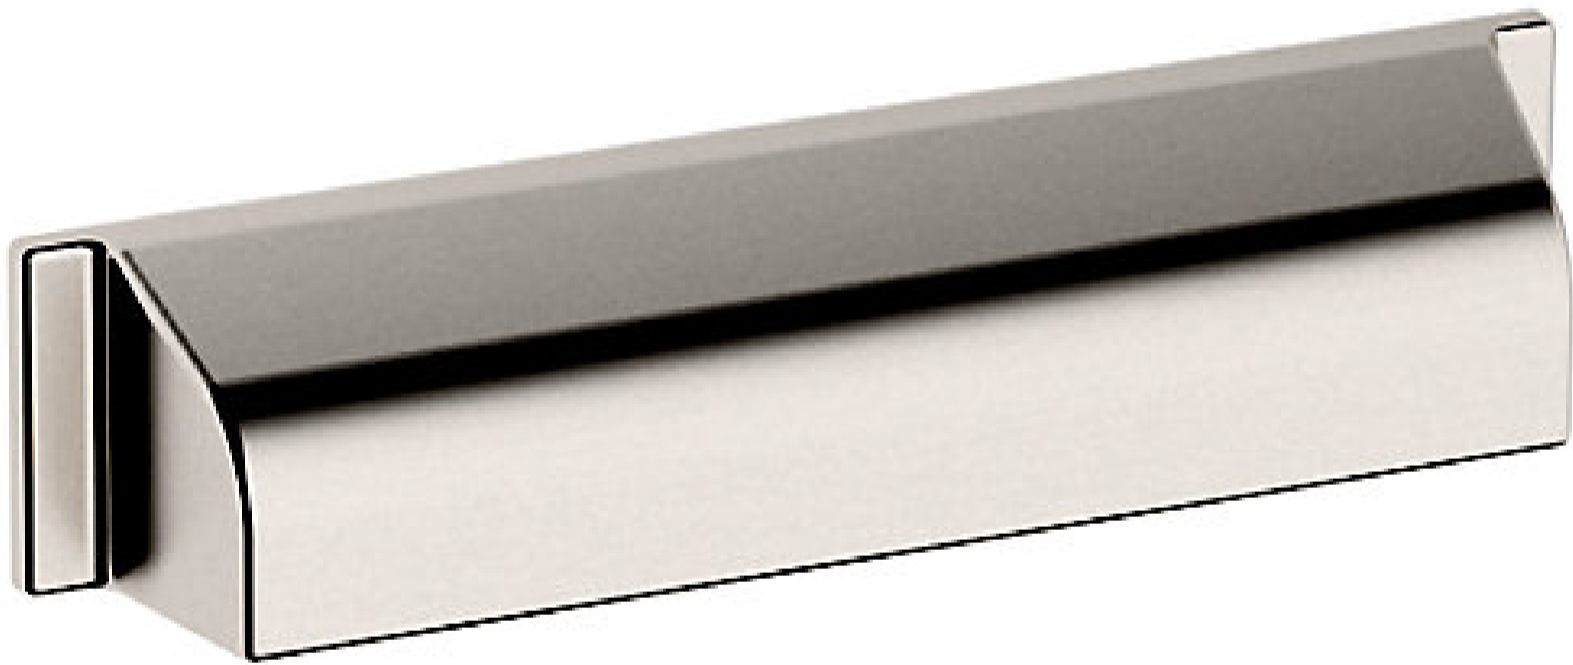

4422 TRANSITIONAL CUP PULL 6" CTC

SPECIFICATIONS

STYLE Transitional

4422 TRANSITIONAL CUP PULL 6" CTC

ESTATE PORTFOLIO

Model Number:
4422.150.BIN

Key Features

- ✓ Clean lines with an ode to vintage appeal are found in the newly designed Transitional cup pull.

FINISHES OPTIONS

Satin Nickel - 150, US15

Lifetime (PVD) Polished Nickel - 055

Polished Chrome - 260

Lifetime (PVD) Polished Brass - 003

Lifetime (PVD) Satin Brass - 044

Satin Black - 190

Venetian Bronze - 112, 11P