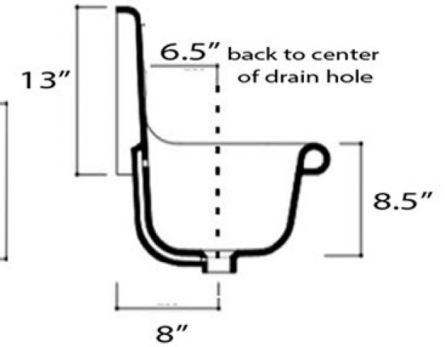

VC36WW-CH-SET

Victorian Collection
Fireclay Bathroom Wallmount Sink

FRONT VIEW

TOP VIEW

SIDE VIEW

Overall Dimensions	Interior Bowl	Faucet Spread	Exterior Bowl Height	Drain Dimensions
35.5" x 19" x 16.5"	30.75" x 11.75" x 8"	8"	8.5"	1.75"

FEATURES

- Genuine Italian Fireclay
- Nominal Dimensions - Actual may vary by 1/4"
- Wall-mount installation
- Has Overflow
- Do not clean with abrasive cleansers or pads)
- Limited Warranty for manufacturer defects