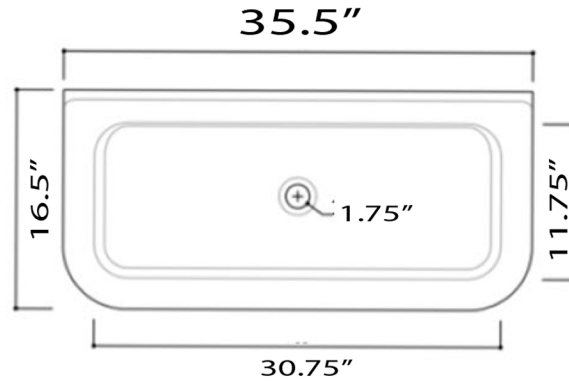

VC36WW-CH-SET

Victorian Collection
Fireclay Bathroom Wallmount Sink

FRONT VIEW

TOP VIEW

SIDE VIEW

Overall Dimensions	Interior Bowl	Faucet Spread	Exterior Bowl Height	Drain Dimensions
35.5" x 19" x 16.5"	30.75" x 11.75" x 8"	8"	8.5"	1.75"

FEATURES

- Genuine Italian Fireclay
- Nominal Dimensions - Actual may vary by 1/4"
- Wall-mount installation
- Has Overflow
- Do not clean with abrasive cleansers or pads)
- Limited Warranty for manufacturer defects