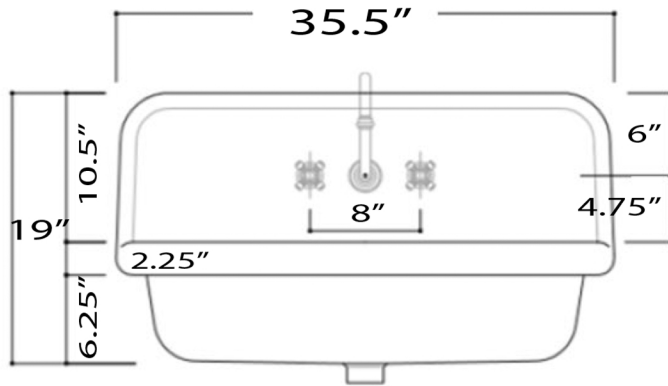

VC36WW-CH-SET

Victorian Collection
Fireclay Bathroom Wallmount Sink

FRONT VIEW

TOP VIEW

SIDE VIEW

Overall Dimensions	Interior Bowl	Faucet Spread	Exterior Bowl Height	Drain Dimensions
35.5" x 19" x 16.5"	30.75" x 11.75" x 8"	8"	8.5"	1.75"

FEATURES

- Genuine Italian Fireclay
- Nominal Dimensions - Actual may vary by 1/4"
- Wall-mount installation
- Has Overflow
- Do not clean with abrasive cleansers or pads)
- Limited Warranty for manufacturer defects