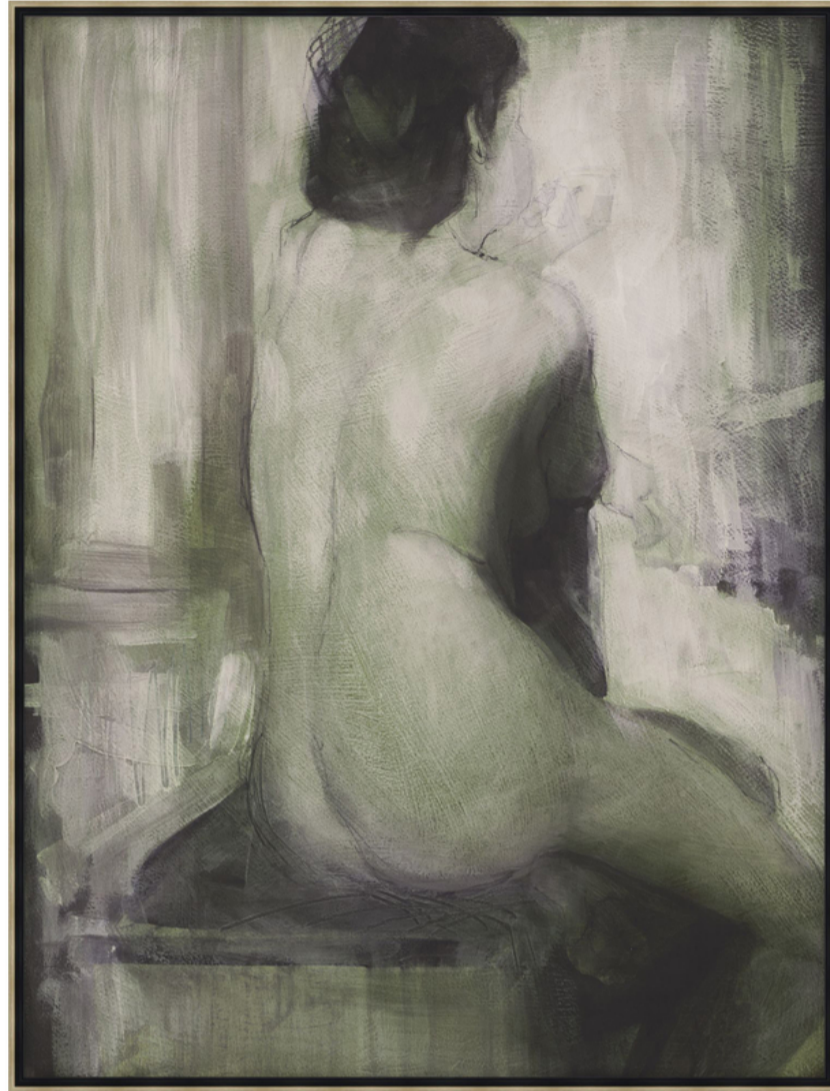

# THEODORE ALEXANDER

## Quiet Harmony 1

D3114S62276-5166

Plastic Frame

Canvas

Hand Embellished Semi Gloss

F1328 - Warm Silver Floater Frame - Width: 0.375

W 32¼ x D 2 x H 42¼ inches

Material(s):

Collection: Art by TA

Style: Modern / Formal Modern

Type: Décor / Wall Art