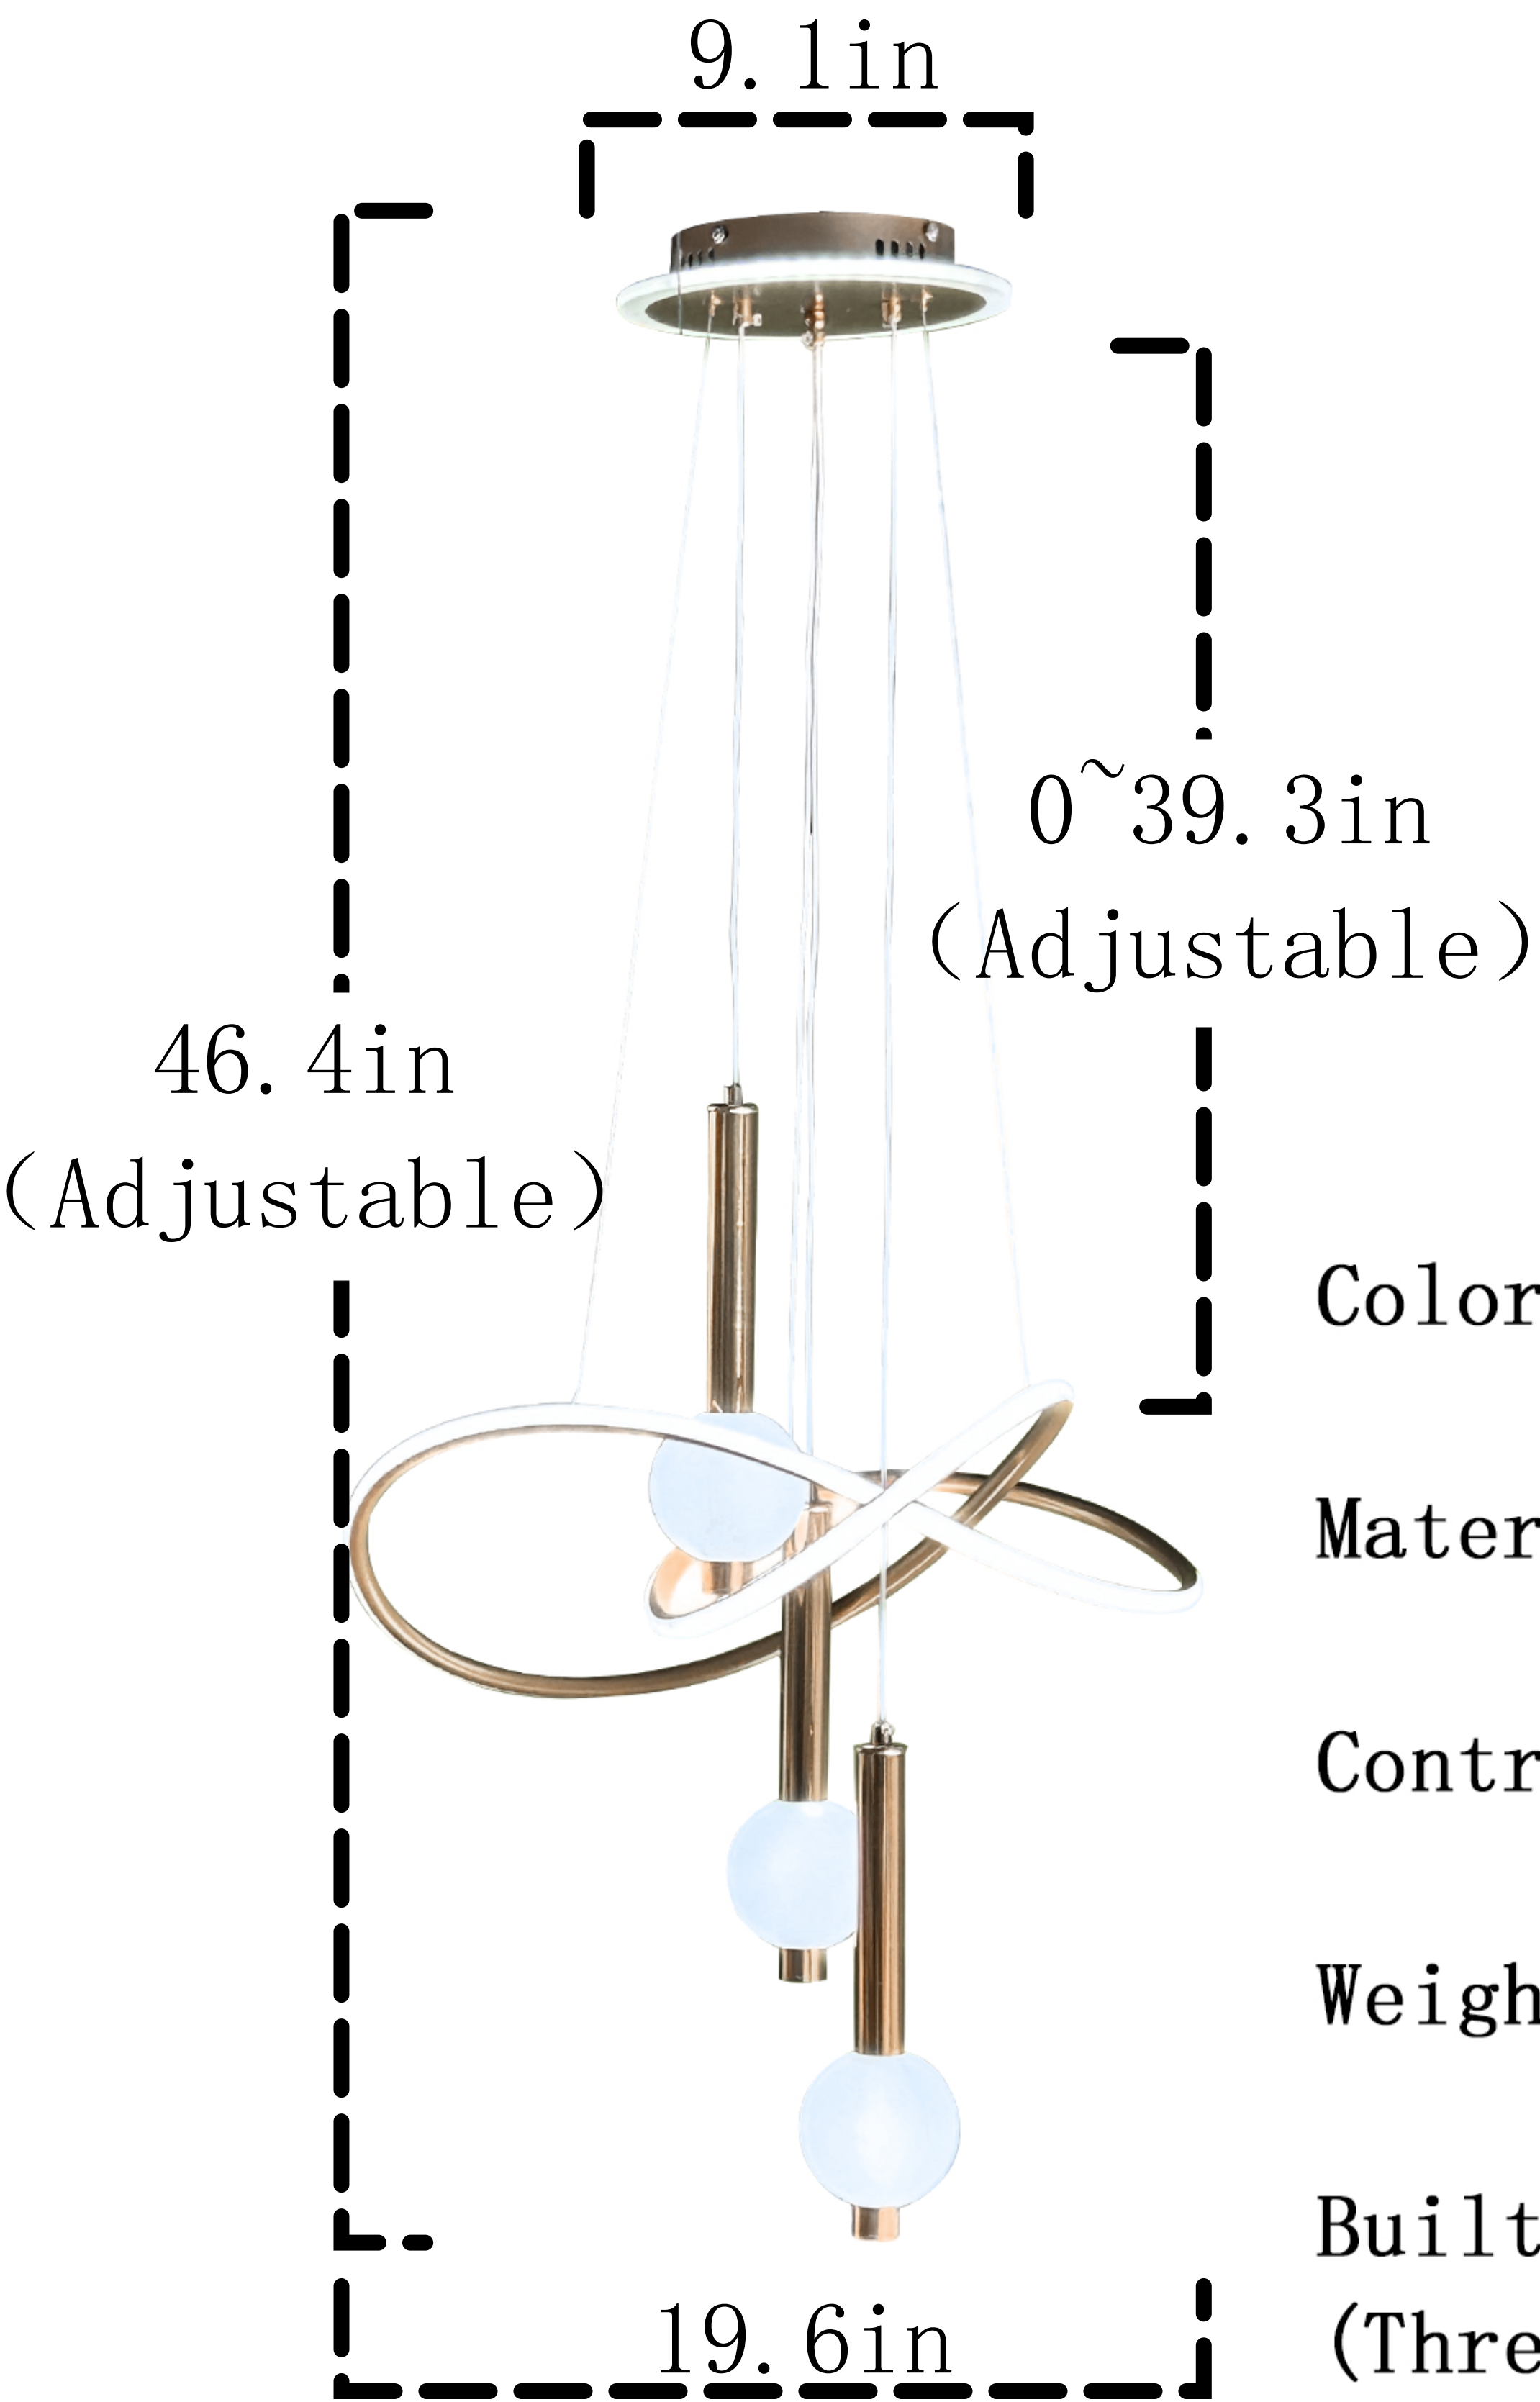

# Product Size

Color: Goldn

Material: Iron+Acrylic

Control Method: Wall Control

WeightL: Approximately 6.61 Pounds

Built-in Led Light Source  
(Three-Tone Dimming)