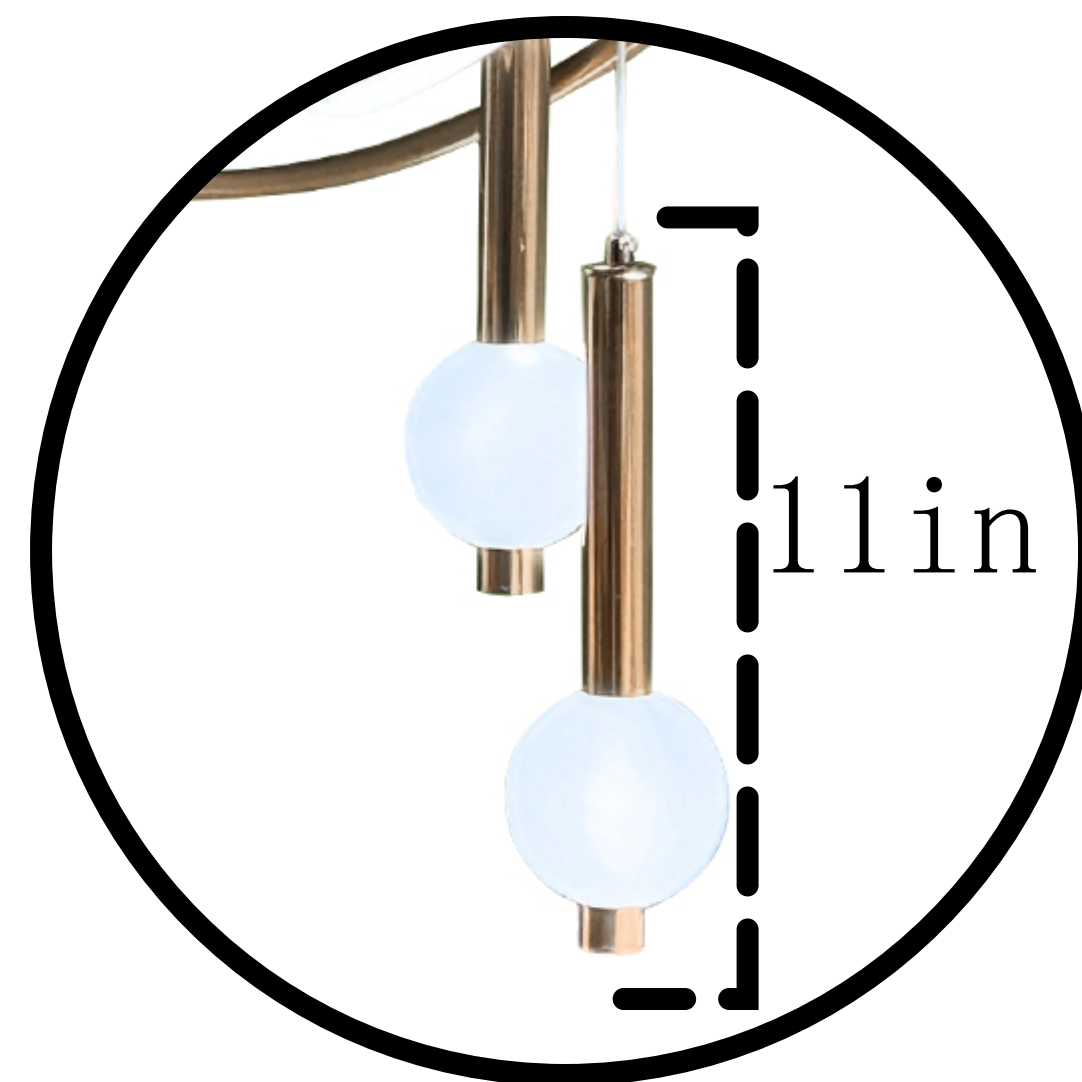

# Product Size

Color: Goldn

Material: Iron+Acrylic

Control Method: Wall Control

WeightL: Approximately 6.61 Pounds

Built-in Led Light Source  
(Three-Tone Dimming)