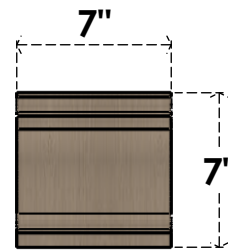

ITEM NUMBER: CORU07X07X07HUGRCPR

7"W X 7"D X 7"H SERIES 1 WIDE HUGHES ROUGH CEDAR TIMBERTHANE FAUX WOOD CORBEL, PRIMED

SIDE PROFILE

FRONT PROFILE

ISOMETRIC

EKENA MILLWORK
2300 WEST MAIN ST.
CLARKSVILLE, TX 75426
TOLL FREE: 866-607-0453
WWW.EKENAMILLWORK.COM

NOTES

1. INSTALLATION TO BE COMPLETED IN ACCORDANCE WITH MANUFACTURER'S SPECIFICATIONS.
2. DRAWING MAY NOT BE TO SCALE
3. THIS DRAWING IS INTENDED FOR DESIGN AND PLANNING PURPOSES ONLY.
4. ALL INFORMATION CONTAINED HEREIN WAS CURRENT AT THE TIME OF DEVELOPMENT BUT MUST BE REVIEWED AND APPROVED BY THE PRODUCT MANUFACTURER TO BE CONSIDERED ACCURATE.
5. TIMBERTHANE ARCHITECTURAL PRODUCTS ARE MADE FROM HIGH DENSITY URETHANE AND COME FACTORY PRIMED