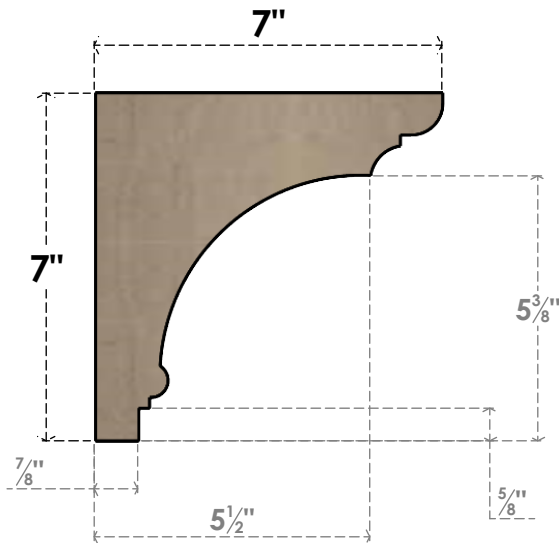

ITEM NUMBER: CORU07X07X07HUGRCPR

7"W X 7"D X 7"H SERIES 1 WIDE HUGHES ROUGH CEDAR TIMBERTHANE FAUX WOOD CORBEL, PRIMED

SIDE PROFILE

FRONT PROFILE

ISOMETRIC

EKENA MILLWORK
2300 WEST MAIN ST.
CLARKSVILLE, TX 75426
TOLL FREE: 866-607-0453
WWW.EKENAMILLWORK.COM

NOTES

1. INSTALLATION TO BE COMPLETED IN ACCORDANCE WITH MANUFACTURER'S SPECIFICATIONS.
2. DRAWING MAY NOT BE TO SCALE
3. THIS DRAWING IS INTENDED FOR DESIGN AND PLANNING PURPOSES ONLY.
4. ALL INFORMATION CONTAINED HEREIN WAS CURRENT AT THE TIME OF DEVELOPMENT BUT MUST BE REVIEWED AND APPROVED BY THE PRODUCT MANUFACTURER TO BE CONSIDERED ACCURATE.
5. TIMBERTHANE ARCHITECTURAL PRODUCTS ARE MADE FROM HIGH DENSITY URETHANE AND COME FACTORY PRIMED