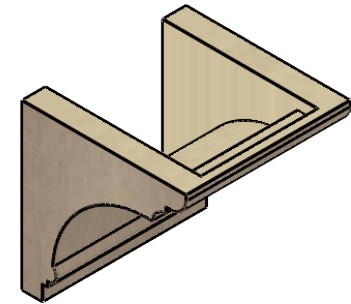

ITEM NUMBER: CORU07X07X07HUGRCPR

7"W X 7"D X 7"H SERIES 1 WIDE HUGHES ROUGH CEDAR TIMBERTHANE FAUX WOOD CORBEL, PRIMED

SIDE PROFILE

FRONT PROFILE

ISOMETRIC

EKENA MILLWORK
2300 WEST MAIN ST.
CLARKSVILLE, TX 75426
TOLL FREE: 866-607-0453
WWW.EKENAMILLWORK.COM

NOTES

1. INSTALLATION TO BE COMPLETED IN ACCORDANCE WITH MANUFACTURER'S SPECIFICATIONS.
2. DRAWING MAY NOT BE TO SCALE
3. THIS DRAWING IS INTENDED FOR DESIGN AND PLANNING PURPOSES ONLY.
4. ALL INFORMATION CONTAINED HEREIN WAS CURRENT AT THE TIME OF DEVELOPMENT BUT MUST BE REVIEWED AND APPROVED BY THE PRODUCT MANUFACTURER TO BE CONSIDERED ACCURATE.
5. TIMBERTHANE ARCHITECTURAL PRODUCTS ARE MADE FROM HIGH DENSITY URETHANE AND COME FACTORY PRIMED