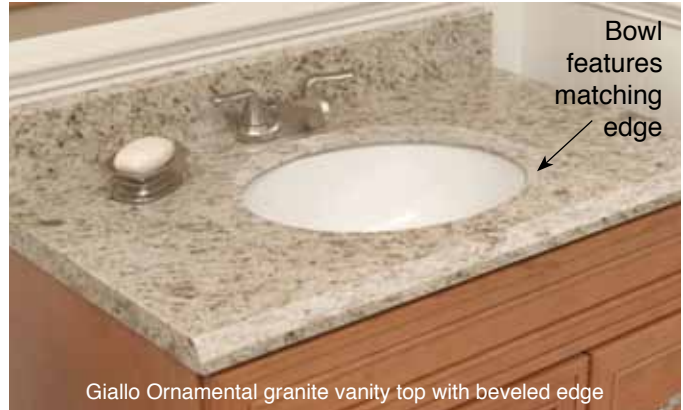

### FEATURES

- Granite & Marble are natural hard stones polished to a smooth, high gloss finish. Natural stone has typical variations in both color and pattern. Variations may occur in different vanity tops of the same color.
- Nouveau Collection vanity tops in standard sizes with profiled front edge and bowl cut-out edge in 2 styles: Beveled, Eased.
- Undermount china oval bowl. 19 1/4" tops include 14" x 11" bowl, 22 1/4" tops include 17" x 14" bowl.
- Thickness: 1 1/4"
- 4" high x 3/4" deep loose backsplash with eased edge profile. Backsplash length is 1/4" shorter than vanity top length.
- Single, 4" or 8" faucet hole drillings
- Depths: 19 1/4" & 22 1/4"
- Single and Double bowls.
- 10 Year Ltd. Residential Warranty  
3 Year Ltd. Commercial Warranty

### To Be Specified: Vanity Top Size

Bowl	Length (A)	19-1/4" Depth				22-1/4" Depth					
		Model No.	Ship Wt.	Bowl Depth (B)	Bowl Depth (C)	Model No.	Ship Wt.	Bowl Depth (B)	Bowl Depth (C)		
Single	25"	<input type="checkbox"/>	G2519	85 lbs.	8 1/4"	8 3/4"	<input type="checkbox"/>	G2522	91 lbs.	8 3/4"	9 1/4"
Single	31"	<input type="checkbox"/>	G3119	94 lbs.	8 1/4"	8 3/4"	<input type="checkbox"/>	G3122	102 lbs.	8 3/4"	9 1/4"
Single	37"	<input type="checkbox"/>	G3719	104 lbs.	8 1/4"	8 3/4"	<input type="checkbox"/>	G3722	113 lbs.	8 3/4"	9 1/4"
Single	43"						<input type="checkbox"/>	G4322	124 lbs.	8 3/4"	9 1/4"
Single	49"	<input type="checkbox"/>	G4919	123 lbs.	8 1/4"	8 3/4"	<input type="checkbox"/>	G4922	135 lbs.	8 3/4"	9 1/4"
Single	61"						<input type="checkbox"/>	G6122	157 lbs.	8 3/4"	9 1/4"
Double	61"						<input type="checkbox"/>	G61222*	167 lbs.	8 3/4"	9 1/4"
Sidesplash LH		<input type="checkbox"/>	SSLG19	20 lbs.			<input type="checkbox"/>	SSLG22	20 lbs.		
Sidesplash RH		<input type="checkbox"/>	SSRG19	20 lbs.			<input type="checkbox"/>	SSRG22	20 lbs.		