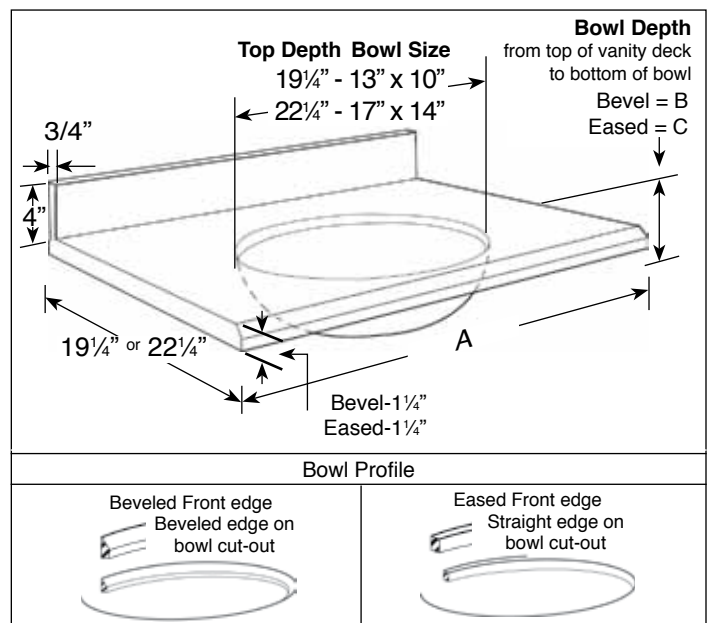

FEATURES

- Granite & Marble are natural hard stones polished to a smooth, high gloss finish. Natural stone has typical variations in both color and pattern. Variations may occur in different vanity tops of the same color.
- Nouveau Collection vanity tops in standard sizes with profiled front edge and bowl cut-out edge in 2 styles: Beveled, Eased.
- Undermount china oval bowl. 19 1/4" tops include 14" x 11" bowl, 22 1/4" tops include 17" x 14" bowl.
- Thickness: 1 1/4"
- 4" high x 3/4" deep loose backsplash with eased edge profile. Backsplash length is 1/4" shorter than vanity top length.
- Single, 4" or 8" faucet hole drillings
- Depths: 19 1/4" & 22 1/4"
- Single and Double bowls.
- 10 Year Ltd. Residential Warranty
  3 Year Ltd. Commercial Warranty

To Be Specified: Vanity Top Size

Bowl	Length (A)	19-1/4" Depth				22-1/4" Depth					
		Model No.	Ship Wt.	Bowl Depth (B)	Bowl Depth (C)	Model No.	Ship Wt.	Bowl Depth (B)	Bowl Depth (C)		
Single	25"	☐	G2519	85 lbs.	8 1/4"	8 3/4"	☐	G2522	91 lbs.	8 3/4"	9 1/4"
Single	31"	☐	G3119	94 lbs.	8 1/4"	8 3/4"	☐	G3122	102 lbs.	8 3/4"	9 1/4"
Single	37"	☐	G3719	104 lbs.	8 1/4"	8 3/4"	☐	G3722	113 lbs.	8 3/4"	9 1/4"
Single	43"						☐	G4322	124 lbs.	8 3/4"	9 1/4"
Single	49"	☐	G4919	123 lbs.	8 1/4"	8 3/4"	☐	G4922	135 lbs.	8 3/4"	9 1/4"
Single	61"						☐	G6122	157 lbs.	8 3/4"	9 1/4"
Double	61"						☐	G61222*	167 lbs.	8 3/4"	9 1/4"
Sidesplash LH		☐	SSLG19	20 lbs.			☐	SSLG22	20 lbs.		
Sidesplash RH		☐	SSRG19	20 lbs.			☐	SSRG22	20 lbs.		

COLORS

- 1 Marble color
- 11 Granite colors

OPTIONS

- Side Splashes with eased edge profile.

Backsplash

*Bowl Center: 61" double bowls 15-1/2" L/R

To Be Specified: Faucet Hole Drilling

To Be Specified: Bowl Color

To Be Specified: Front Edge Profile

To Be Specified: Vanity Top Color

Marble Color

Granite Colors