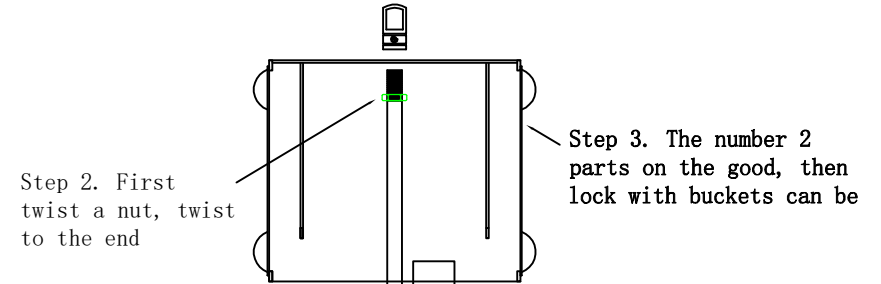

∅500*H700chandelier 9Lights

Details of accessories

1. Hanging chain hanging clock hanging plate set
2. Top Shelf 1PCS
3. 14#Star anise beads*16Beads 24 PCS
4. 160 Fang Zhi 3PCS
5. ∅400 Flat iron ring frame 1PCS
6. 12*450Water pipes 1pcs
7. 40#Crystal Ball 61+1
8. Accessories package

Shelf installation procedure

Step 6. No. 1 out, hanging plate with expansion screws, hanging lamp body

Step 2. First twist a nut, twist to the end

Step 3. The number 2 parts on the good, then lock with buckets can be