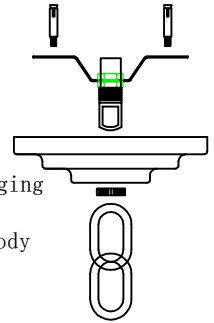

∅500*H700chandelier 9Lights

Details of accessories

1. Hanging chain hanging clock hanging plate set
2. Top Shelf 1PCS
3. 14#Star anise beads*16Beads 24 PCS
4. 160 Fang Zhi 3PCS
5. ∅400 Flat iron ring frame 1PCS
6. 12*450Water pipes 1pcs
7. 40#Crystal Ball 61+1
8. Accessories package

Shelf installation procedure

Step 6. No. 1 out, hanging plate with expansion screws, hanging lamp body

Step 2. First twist a nut, twist to the end

Step 3. The number 2 parts on the good, then lock with buckets can be

Step 4.3 straight tube lamp cap cover, tighten the small screw can

Step One. Turn the number 6 part into the socket (note the short teeth at the bottom)

Step 5. Lock the No. 5 shelf to the lamp body with part No. 4