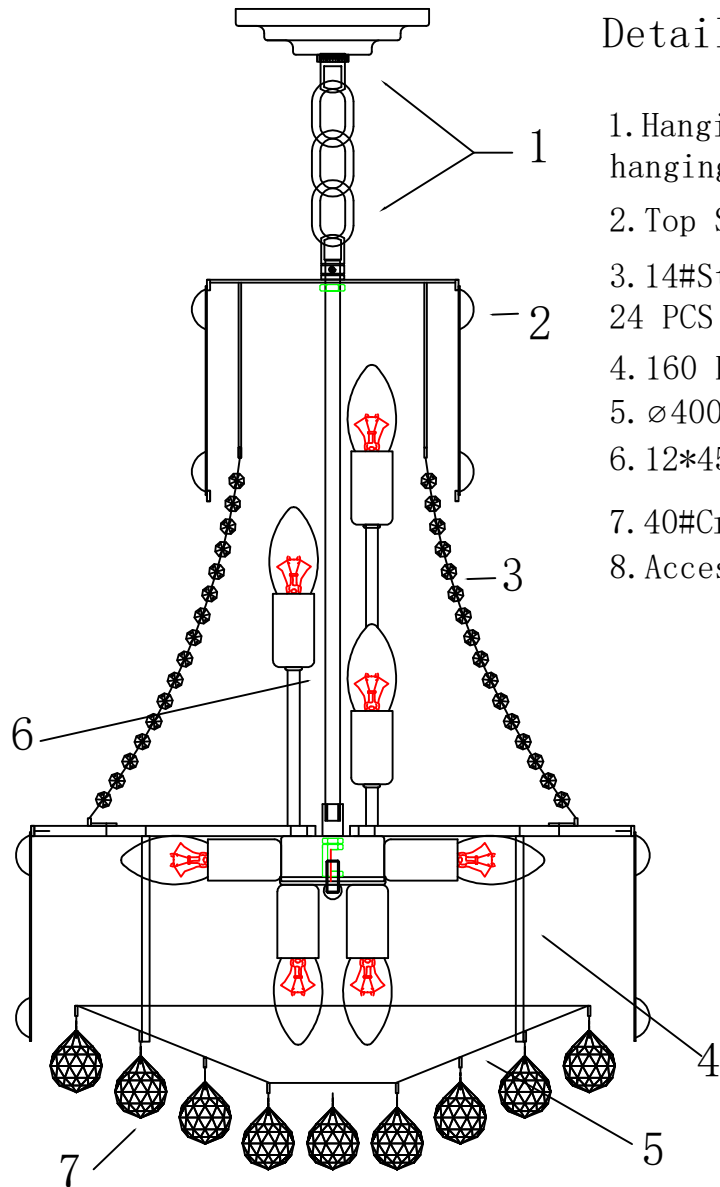

∅500*H700chandelier 9Lights

Details of accessories

1. Hanging chain hanging clock hanging plate set
2. Top Shelf 1PCS
3. 14#Star anise beads*16Beads 24 PCS
4. 160 Fang Zhi 3PCS
5. ∅400 Flat iron ring frame 1PCS
6. 12*450Water pipes 1pcs
7. 40#Crystal Ball 61+1
8. Accessories package

Shelf installation procedure

Step 6. No. 1 out, hanging plate with expansion screws, hanging lamp body

Step 2. First twist a nut, twist to the end

Step 3. The number 2 parts on the good, then lock with buckets can be

Step 4.3 straight tube lamp cap cover, tighten the small screw can

Step One. Turn the number 6 part into the socket (note the short teeth at the bottom)

Step 5. Lock the No. 5 shelf to the lamp body with part No. 4