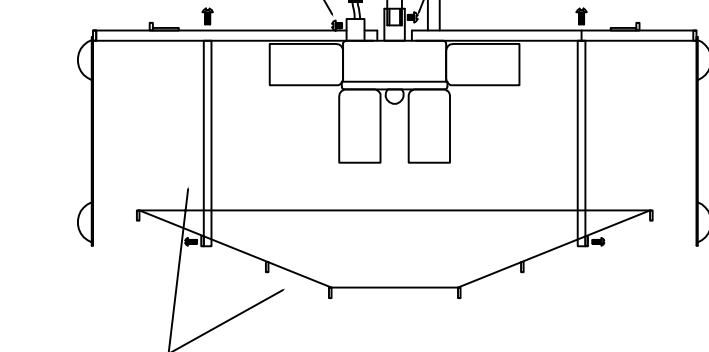

∅500*H700chandelier 9Lights

Details of accessories

1. Hanging chain hanging clock hanging plate set
2. Top Shelf 1PCS
3. 14#Star anise beads*16Beads 24 PCS
4. 160 Fang Zhi 3PCS
5. ∅400 Flat iron ring frame 1PCS
6. 12*450Water pipes 1pcs
7. 40#Crystal Ball 61+1
8. Accessories package

Shelf installation procedure

Step 6. No. 1 out, hanging plate with expansion screws, hanging lamp body

Step 2. First twist a nut, twist to the end

Step 3. The number 2 parts on the good, then lock with buckets can be

Step 4.3 straight tube lamp cap cover, tighten the small screw can

Step One. Turn the number 6 part into the socket (note the short teeth at the bottom)

Step 5. Lock the No. 5 shelf to the lamp body with part No. 4