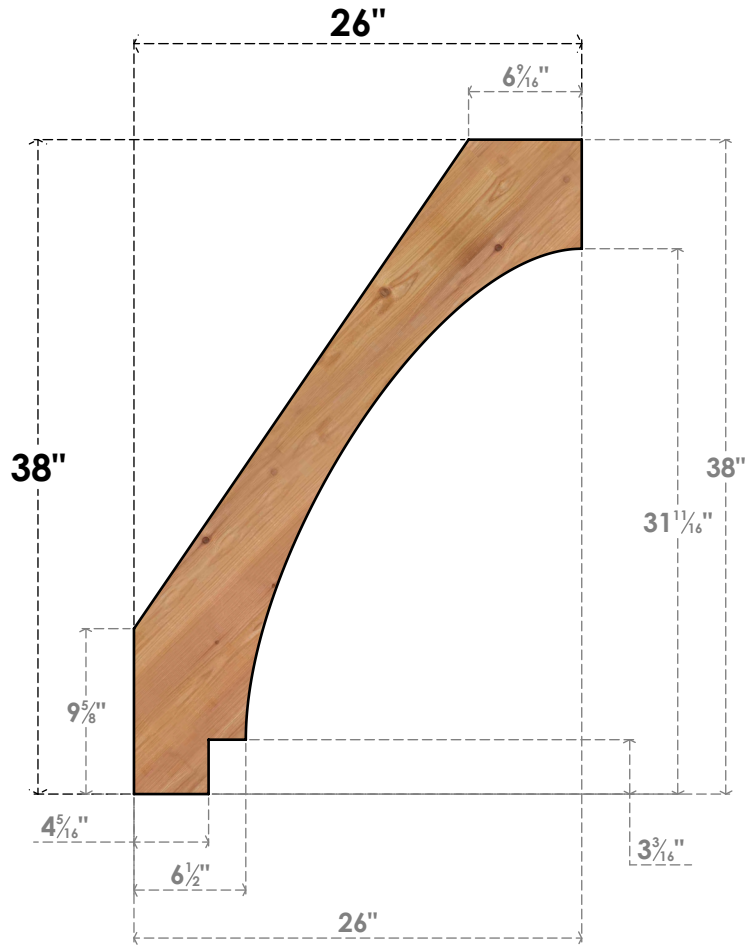

BRC06X26X38IMP00SWR

5 1/2"W X 26"D X 38"H IMPERIAL SMOOTH BRACE, WESTERN RED CEDAR

SIDE

FRONT

EKENA MILLWORK
 2300 WEST MAIN ST.
 CLARKSVILLE, TX 75426
 TOLL FREE: 866-607-0453
 WWW.EKENAMILLWORK.COM

NOTES