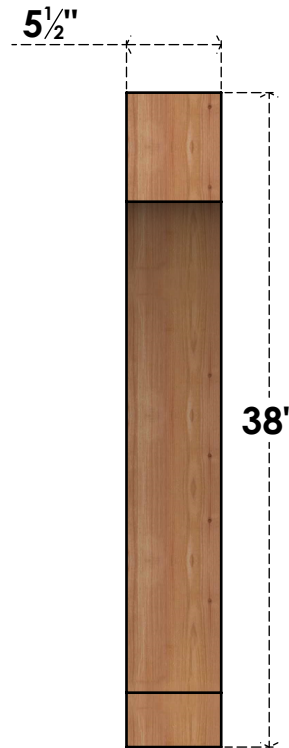

BRC06X26X38IMP00SWR

5 1/2"W X 26"D X 38"H IMPERIAL SMOOTH BRACE, WESTERN RED CEDAR

SIDE

FRONT

EKENA MILLWORK
 2300 WEST MAIN ST.
 CLARKSVILLE, TX 75426
 TOLL FREE: 866-607-0453
 WWW.EKENAMILLWORK.COM

NOTES