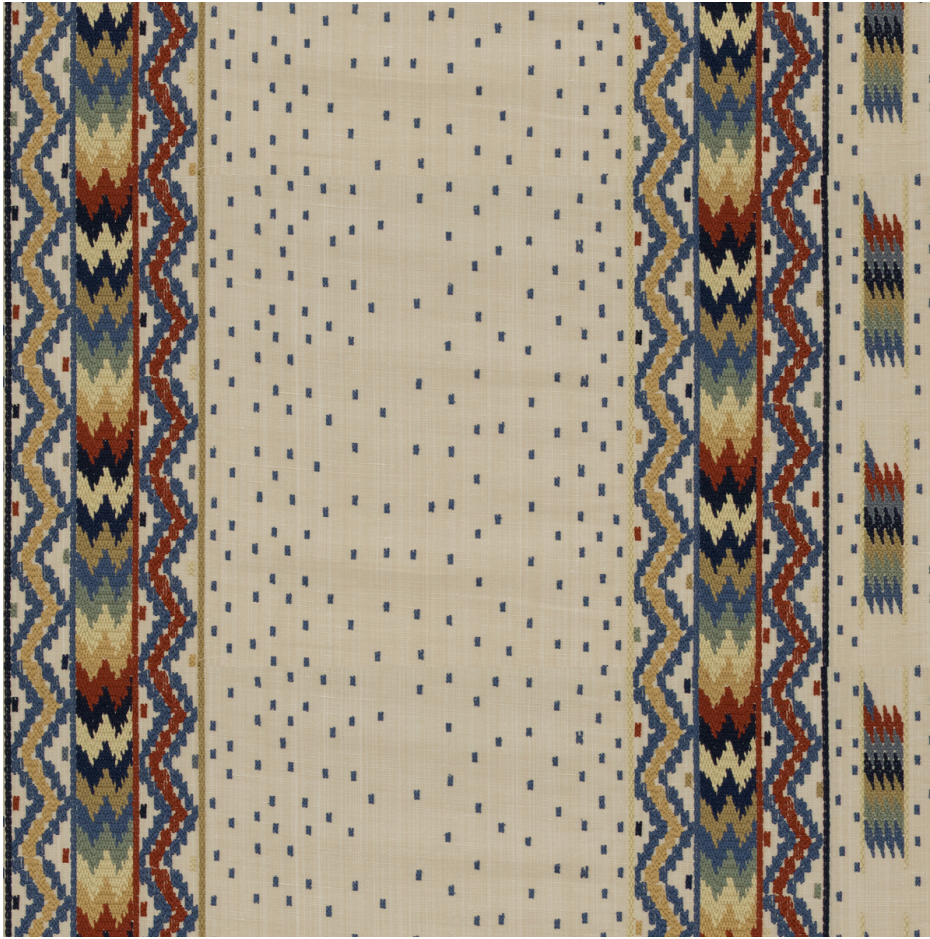

Talakona Stripe - Red/Blue

SKU: 8015174.954.0

SKU: **8015174.954.0**

Repeat UOM: **in in (0 cm)**

Horizontal Repeat: **26.5 in (67.31 cm)**

Type: **Weave**

End Use: **Multipurpose**

Width: **53 in (134.62 cm)**

Vertical Repeat: **8 in (20.32 cm)**

Brand: **Brunschwig & Fils**

Railroaded: **No**

Performance ACT Symbols: **A**

Abrasion Test 2: **Wyzenbeek Cotton Duck - 39,000 Double Rubs**

Composition: **Cotton - 48%, Jute - 27%, Polyester - 25%**