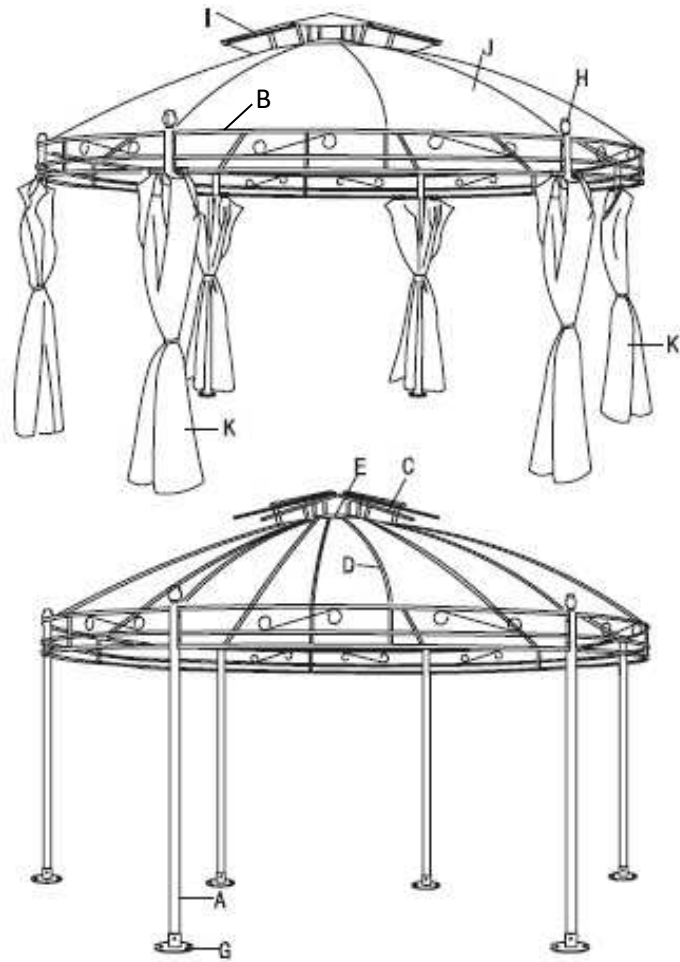

TOOLS			

A		6PCS
B		6PCS
C		6PCS
D		6PCS
E		1PC
F		6PCS
G		6PCS
H		6PCS
I		1PC
J		1PC
K		6PCS

1		6*15	6PCS	5		M6	30PCS
2		6*45	6PCS	6			24PCS
3		6*50	12PCS	7			12PCS
4		6*35	12PCS	8			12PCS