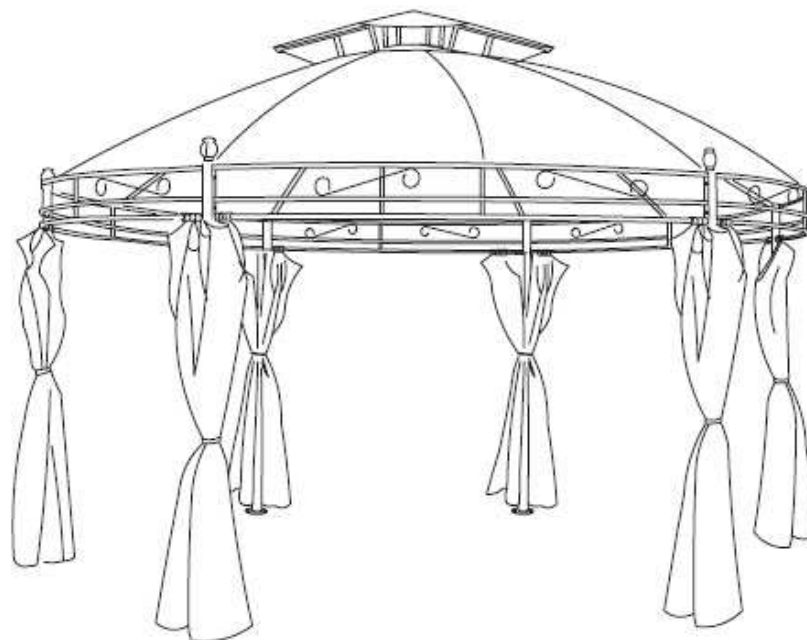

## 3.5m Steel E cru Round Gazebo

Please unpack all parts on a flat non-abrasive surface and check contents against the parts list.

Assembly by two people is advised.

**CAUTION:** The ground spikes must be used with the gazebo.